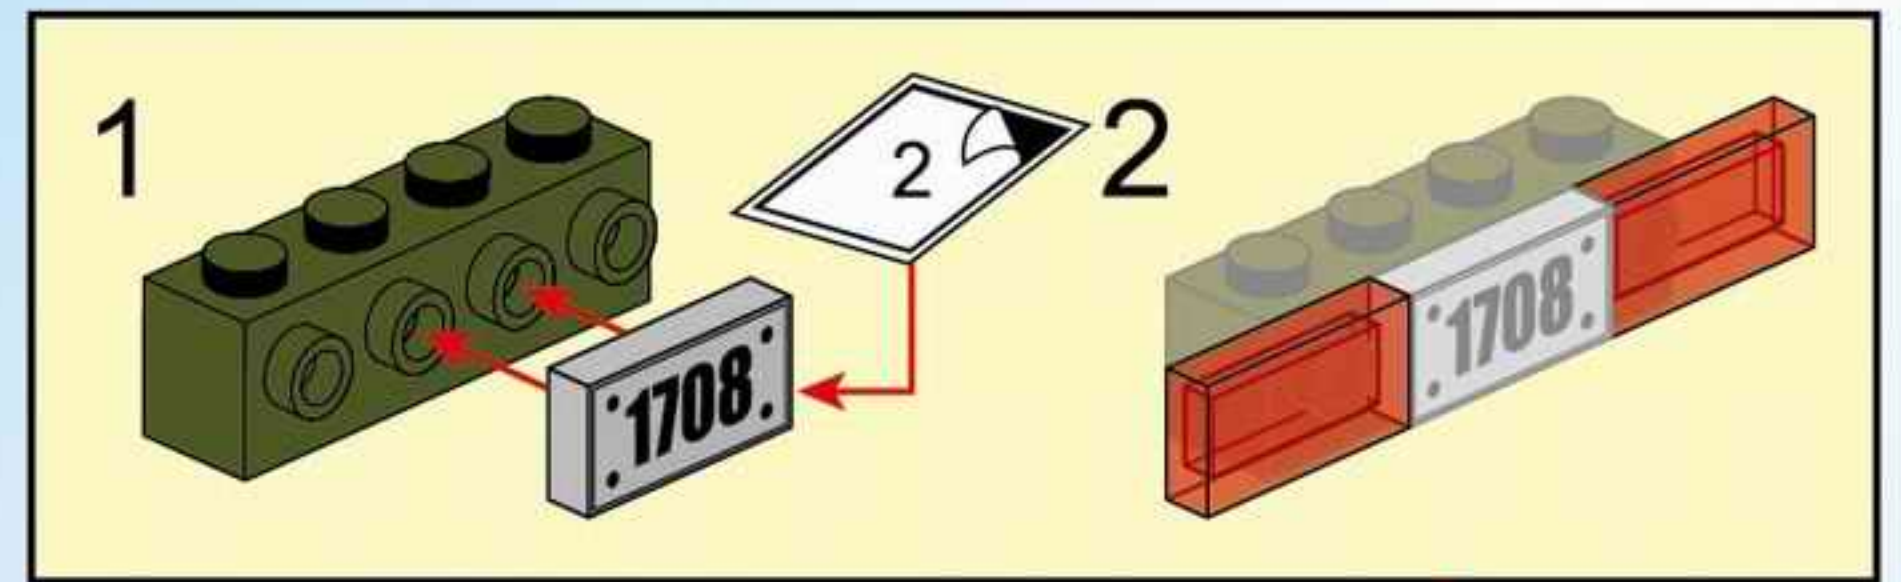

TACTICAL ESPIONAGE ACTION  
**COMBAT ZONES**  
F I R E

**1708**  
Ages: 6+  
Minifigs: X3  
Pcs: 206

**SPECIAL MISSION. ZERO**

2

3

4

1x

2x