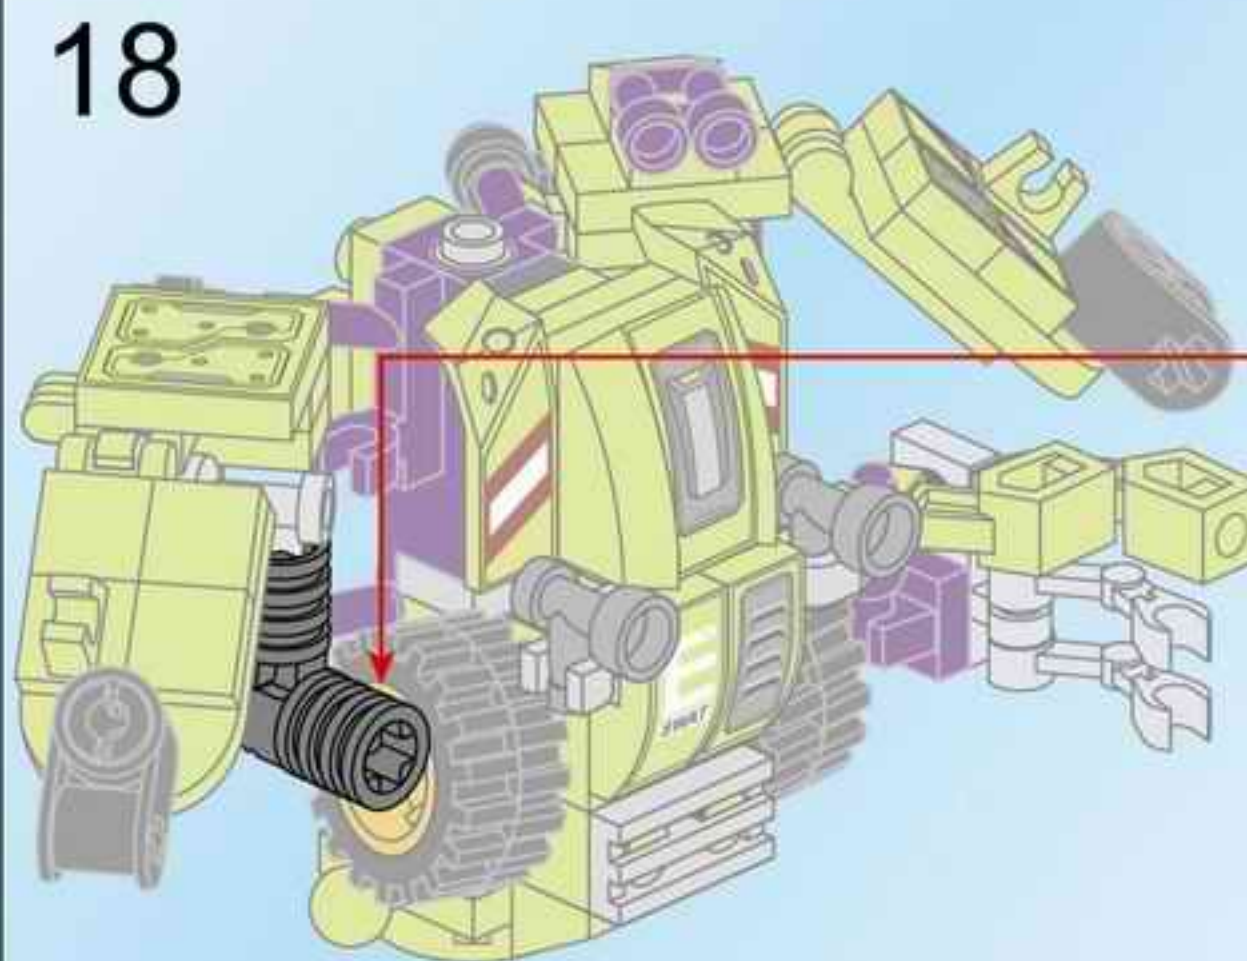

SUPER MECHA LEAGUE

SUPER MECHA WARRIOR

MECHA POLICEMEN

1802

GET ALL 4 SETS!

ROBOT COP-THE DAWN BREAKER

17

18

19

20

14

15

16