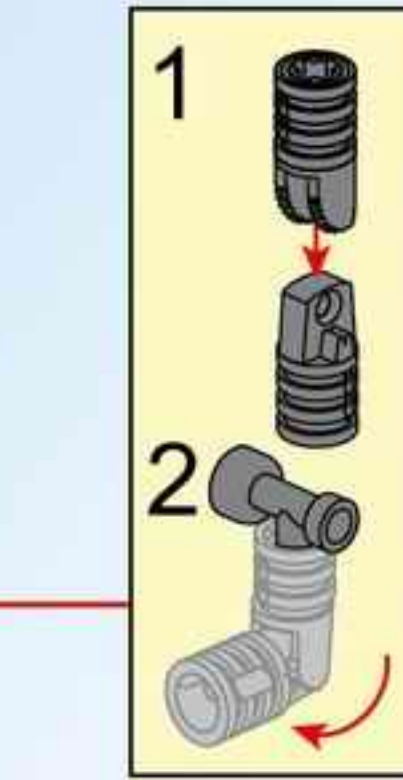

SUPER MECHA WARRIOR
MECHA POLICEMAN

1802-3

Ages: 6+

Pcs: 75

SUPER MECHA WARRIOR

HIGH-POWER BATTERY

SUPER MECHA LEAGUE

SUPER MECHA WARRIOR