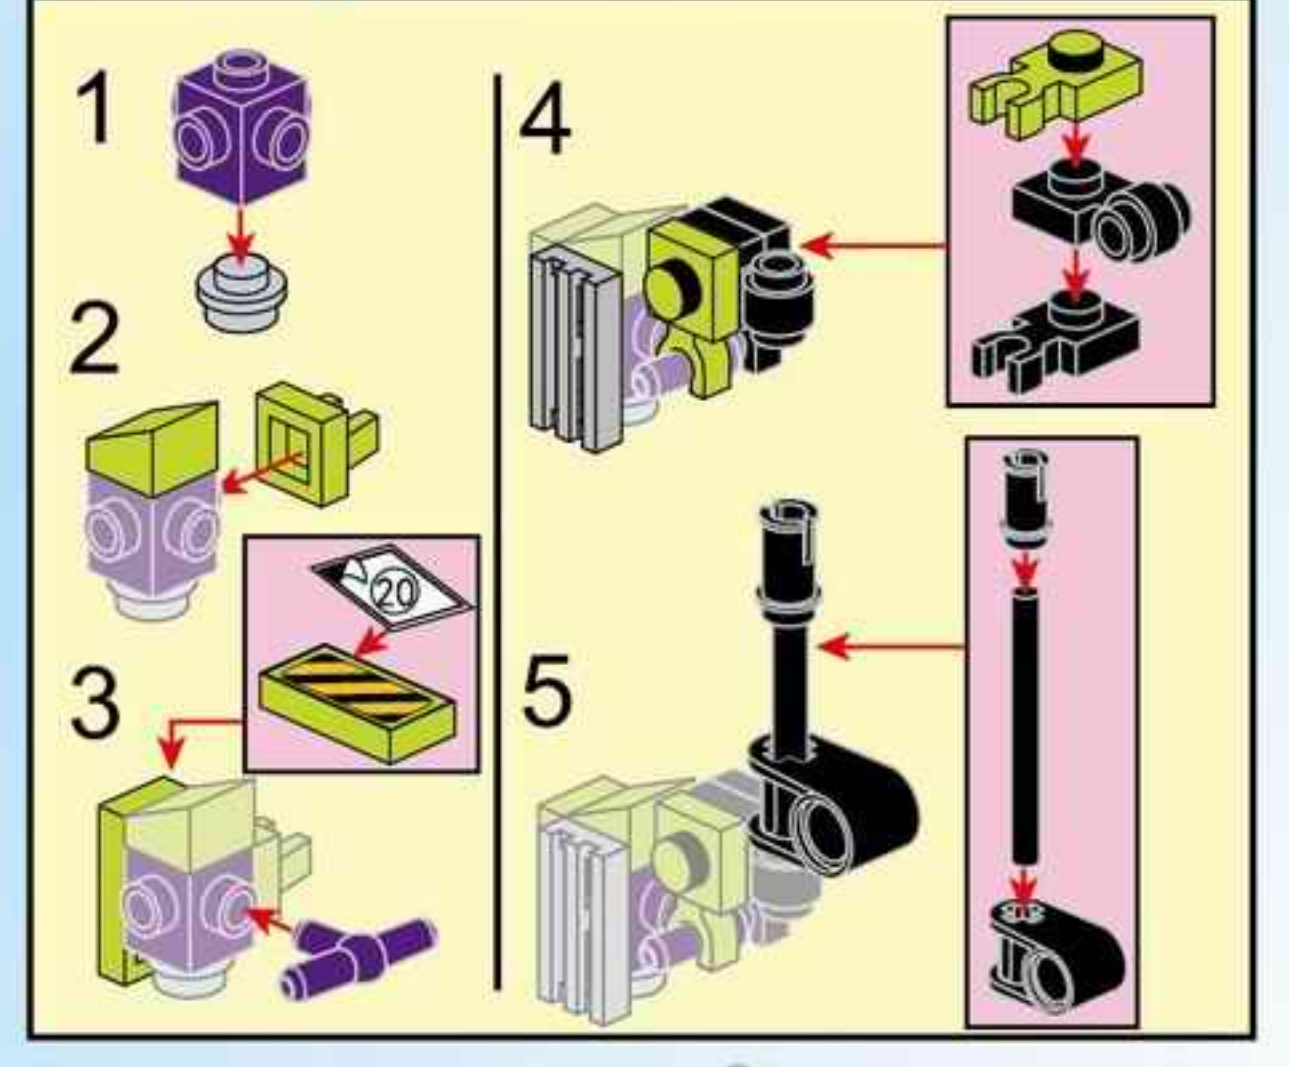

Qman

MECHA LEAGUE

SUPER MECHA WARRIOR
MECHA POLICIER

1802-4

Ages: 6+

Pcs: 62

SUPER MECHA WARRIOR

ANTI-TANK SOLDIER