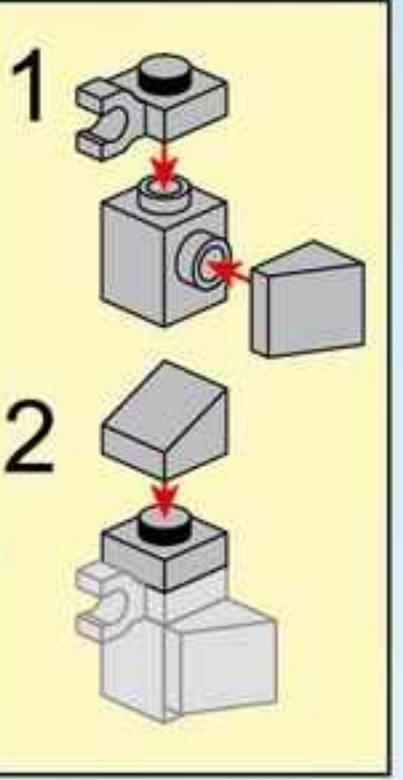

SUPER MECHA WARRIOR
MECHA POLICEMAN

1802-3

Ages: 6+

Pcs: 75

SUPER MECHA WARRIOR

HIGH-POWER BATTERY

SUPER MECHA LEAGUE

SUPER MECHA WARRIOR