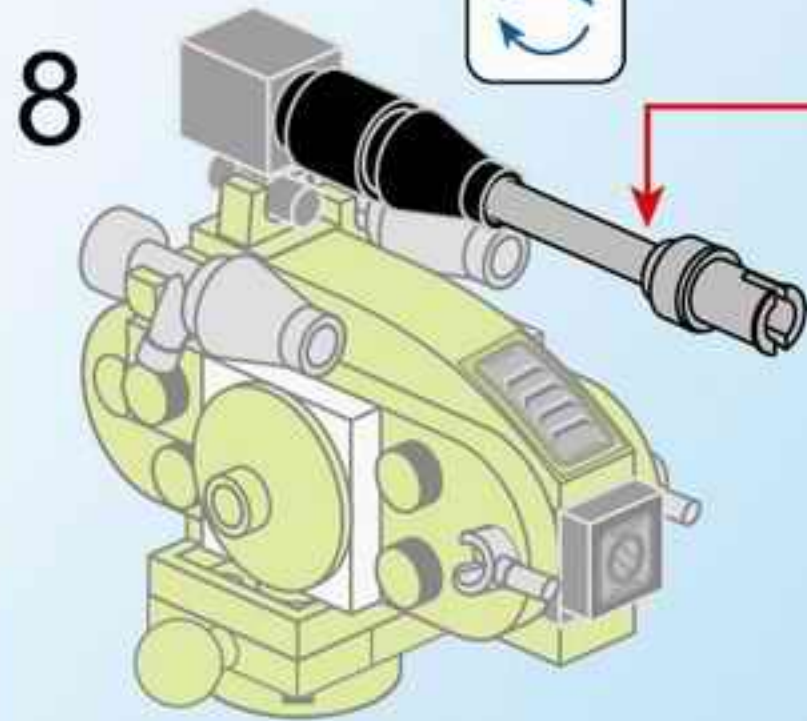

SUPER MECHA WARRIOR
MECHA POLICEMAN

1802-3

Ages: 6+

Pcs: 75

SUPER MECHA WARRIOR

HIGH-POWER BATTERY

SUPER MECHA LEAGUE

SUPER MECHA WARRIOR