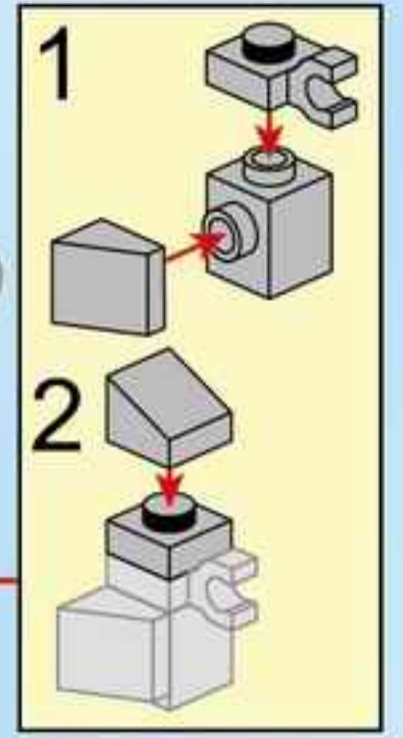

SUPER MECHA WARRIOR
MECHA POLICEMAN

1802-3

Ages: 6+

Pcs: 75

SUPER MECHA WARRIOR

HIGH-POWER BATTERY

SUPER MECHA LEAGUE

SUPER MECHA WARRIOR