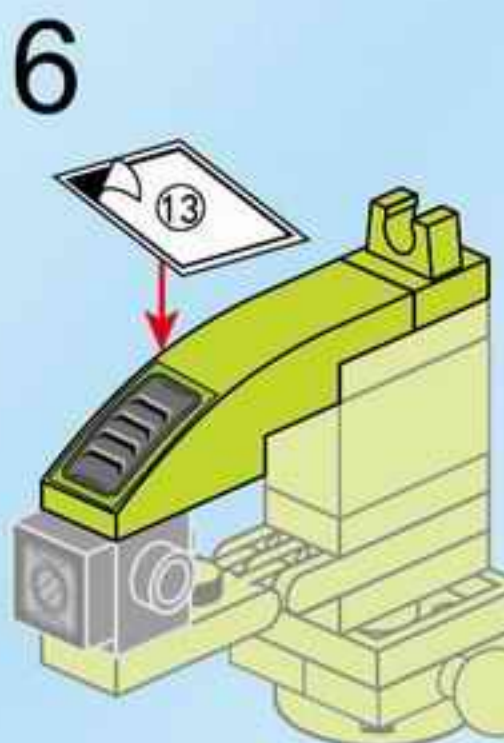

SUPER MECHA WARRIOR
MECHA POLICEMAN

1802-3

Ages: 6+

Pcs: 75

SUPER MECHA WARRIOR

HIGH-POWER BATTERY

SUPER MECHA LEAGUE

SUPER MECHA WARRIOR