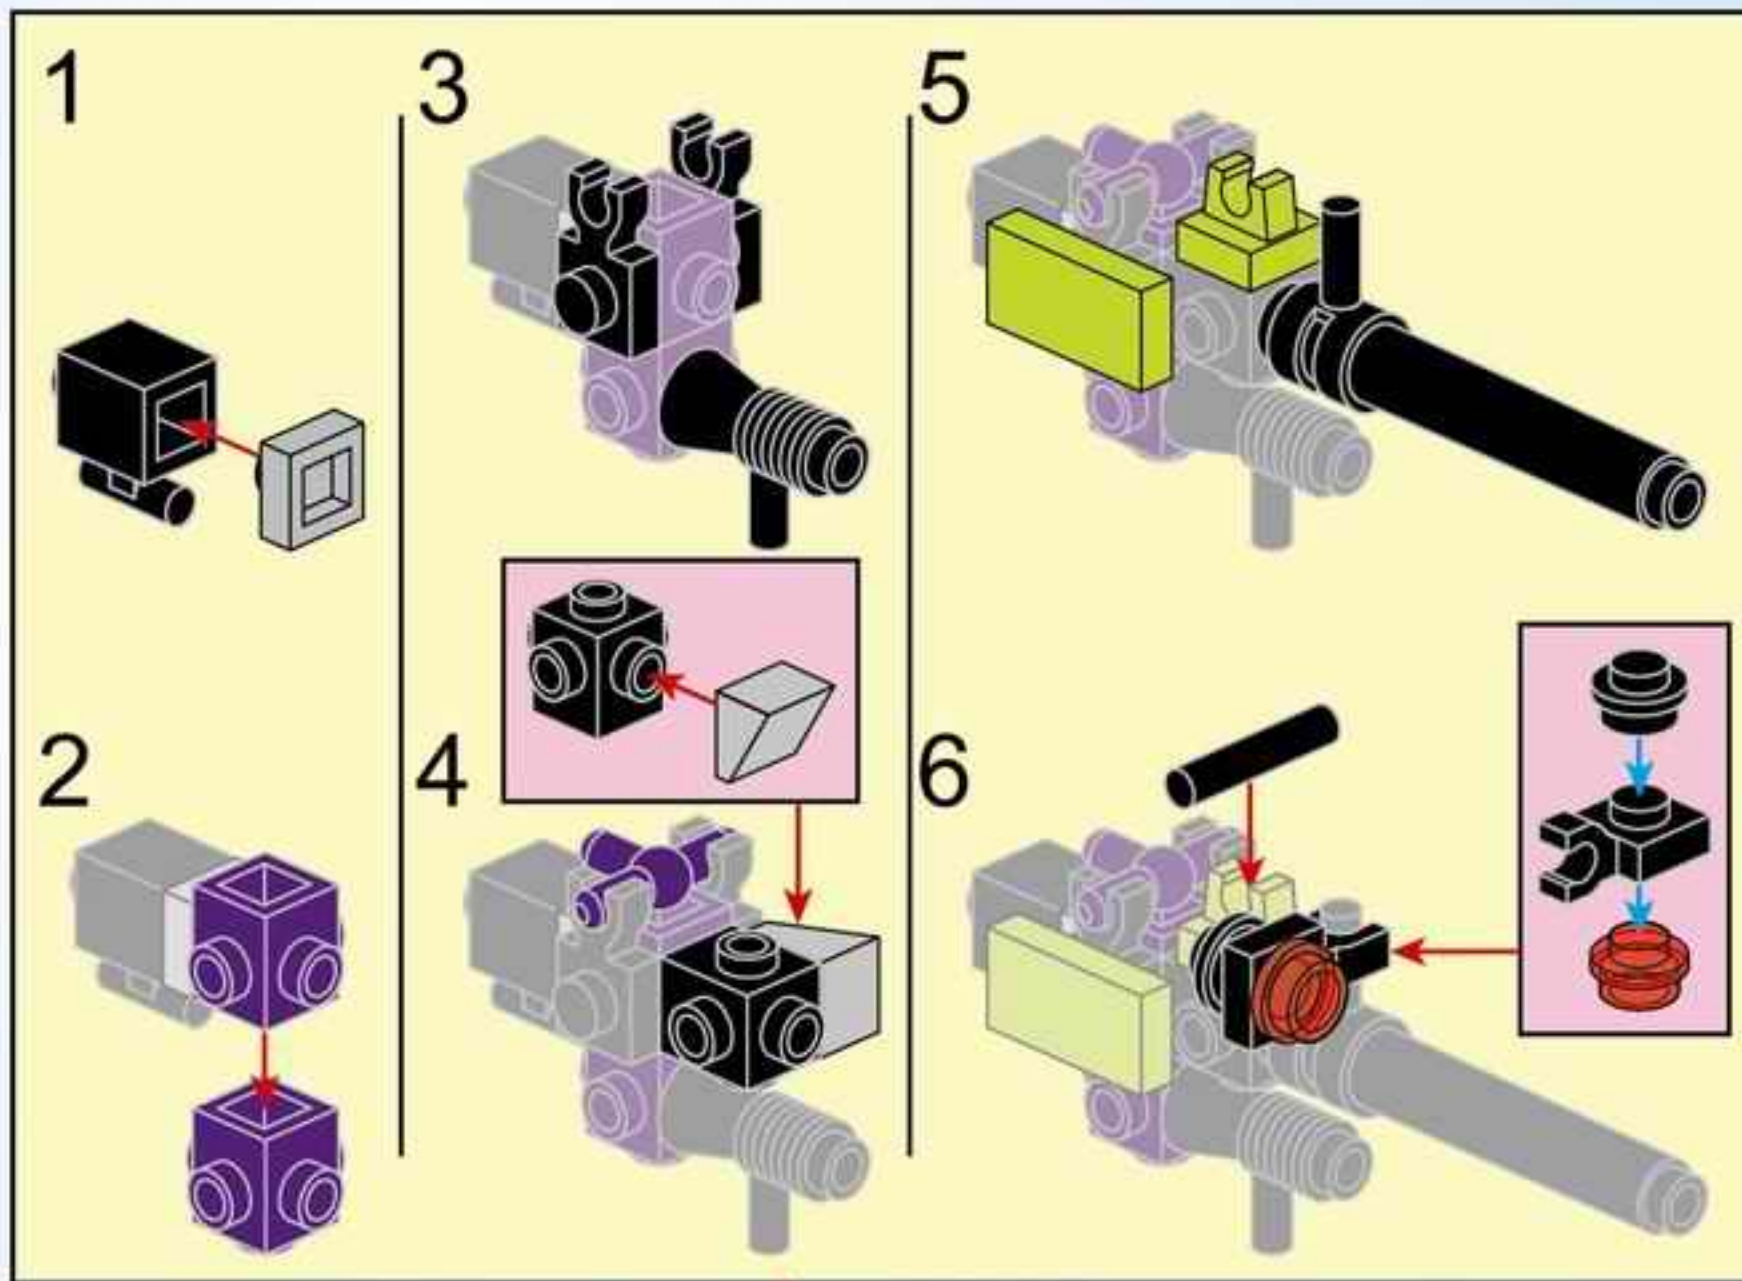

SUPER MECHA LEAGUE

SUPER MECHA WARRIOR

MECHA POLICEMEN

1802

GET ALL 4 SETS!

ROBOT COP-THE DAWN BREAKER

25

26