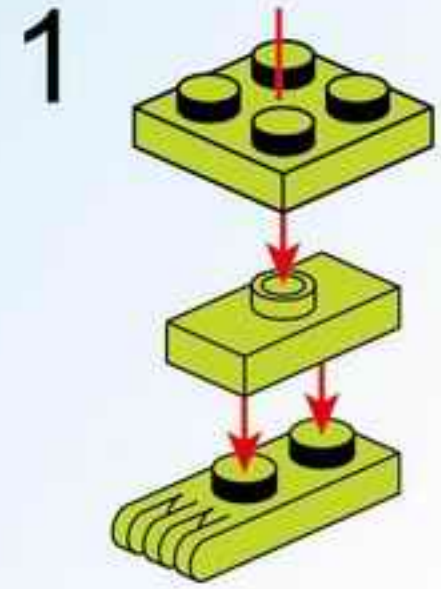

SUPER MECHA WARRIOR
MECHA POLICEMAN

1802-3

Ages: 6+

Pcs: 75

SUPER MECHA WARRIOR

HIGH-POWER BATTERY

SUPER MECHA LEAGUE

SUPER MECHA WARRIOR