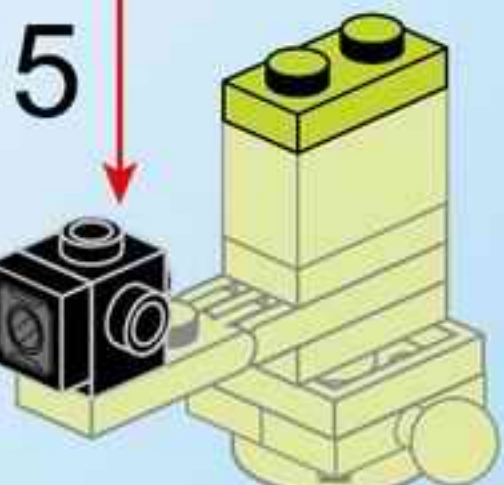

SUPER MECHA WARRIOR
MECHA POLICEMAN

1802-3

Ages: 6+

Pcs: 75

SUPER MECHA WARRIOR

HIGH-POWER BATTERY

SUPER MECHA LEAGUE

SUPER MECHA WARRIOR