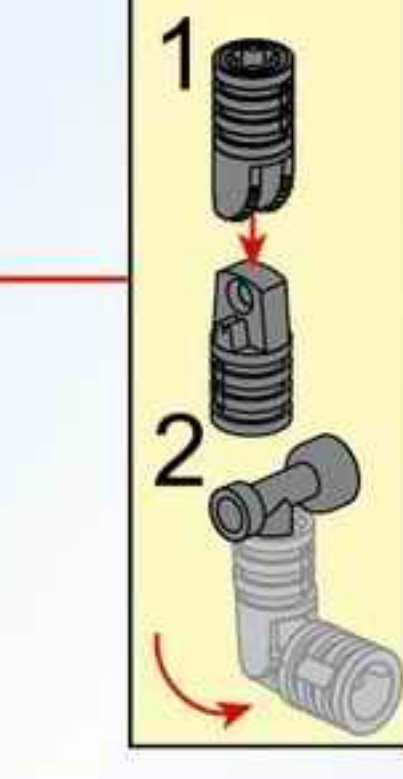

SUPER MECHA WARRIOR
MECHA POLICEMAN

1802-3

Ages: 6+

Pcs: 75

SUPER MECHA WARRIOR

HIGH-POWER BATTERY

SUPER MECHA LEAGUE

SUPER MECHA WARRIOR