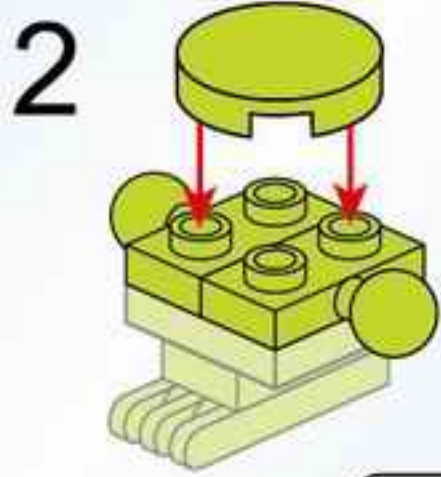

SUPER MECHA WARRIOR
MECHA POLICEMAN

1802-3

Ages: 6+

Pcs: 75

SUPER MECHA WARRIOR

HIGH-POWER BATTERY

SUPER MECHA LEAGUE

SUPER MECHA WARRIOR