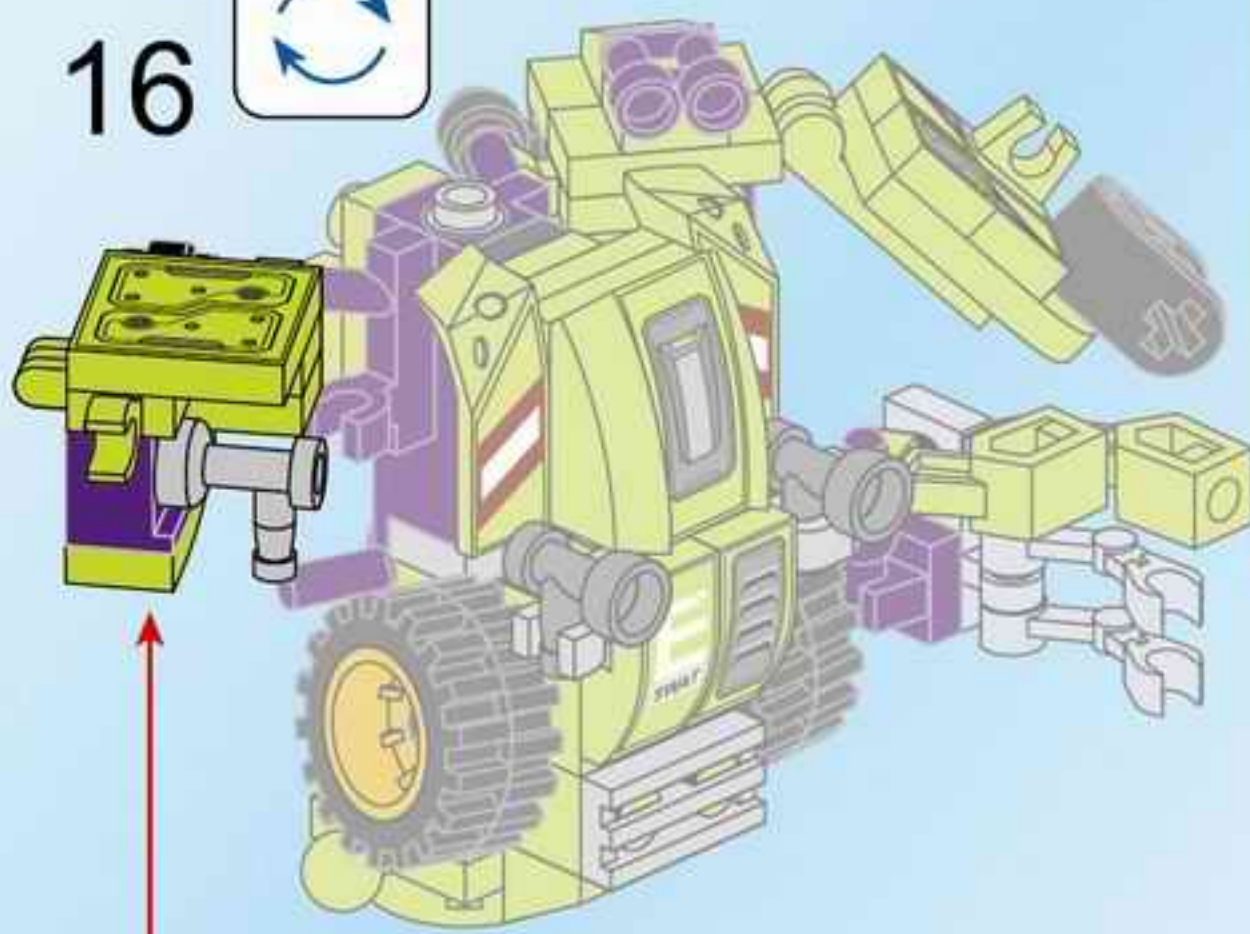

SUPER MECHA LEAGUE

SUPER MECHA WARRIOR

MECHA POLICEMEN

1802

GET ALL 4 SETS!

ROBOT COP-THE DAWN BREAKER

17

18

19

20

14

15

16