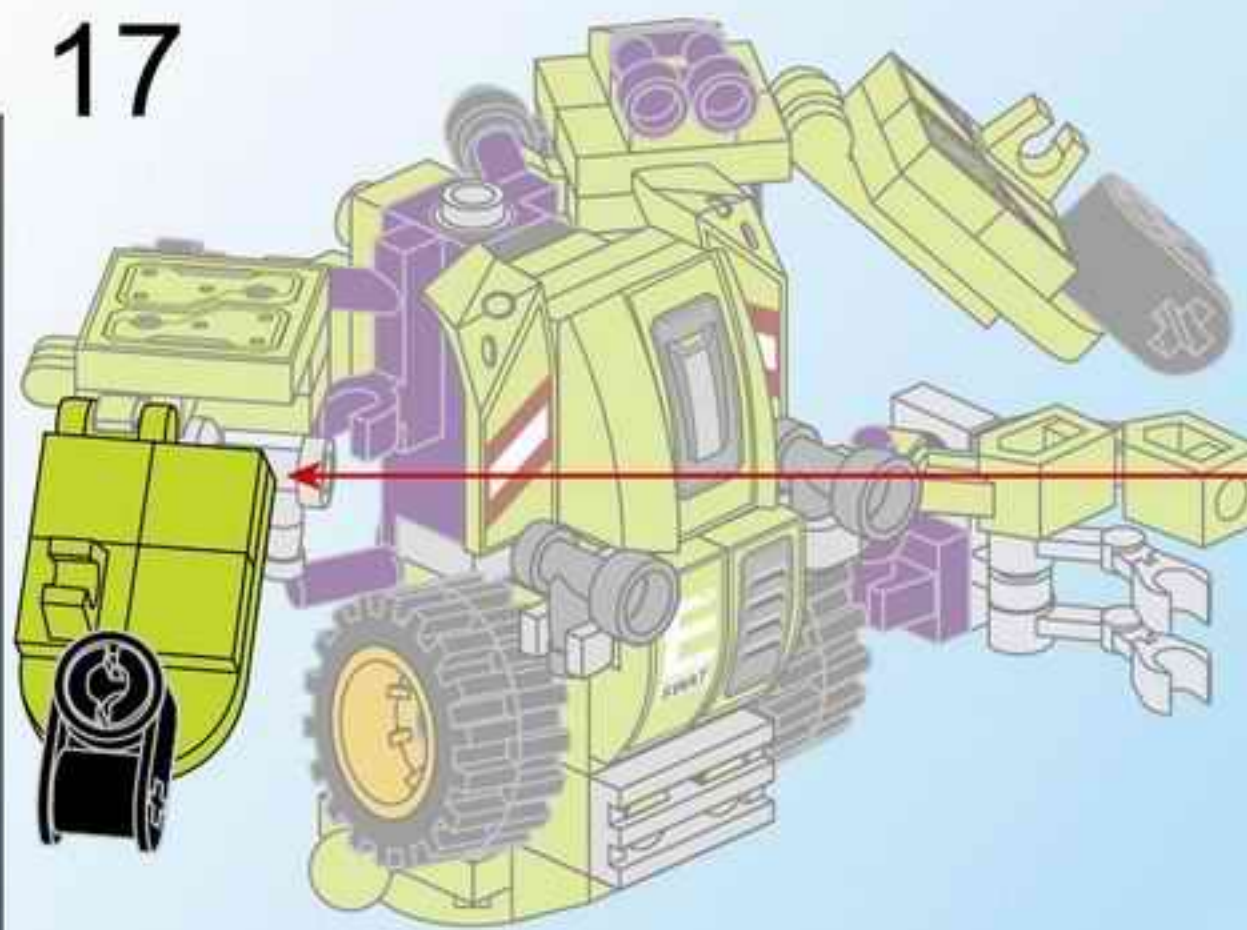

ROBOT COP-THE DAWN BREAKER

SUPER MECHA LEAGUE

SUPER MECHA WARRIOR

MECHA POLICEMEN

1802

GET ALL 4 SETS!

ROBOT COP-THE DAWN BREAKER

17