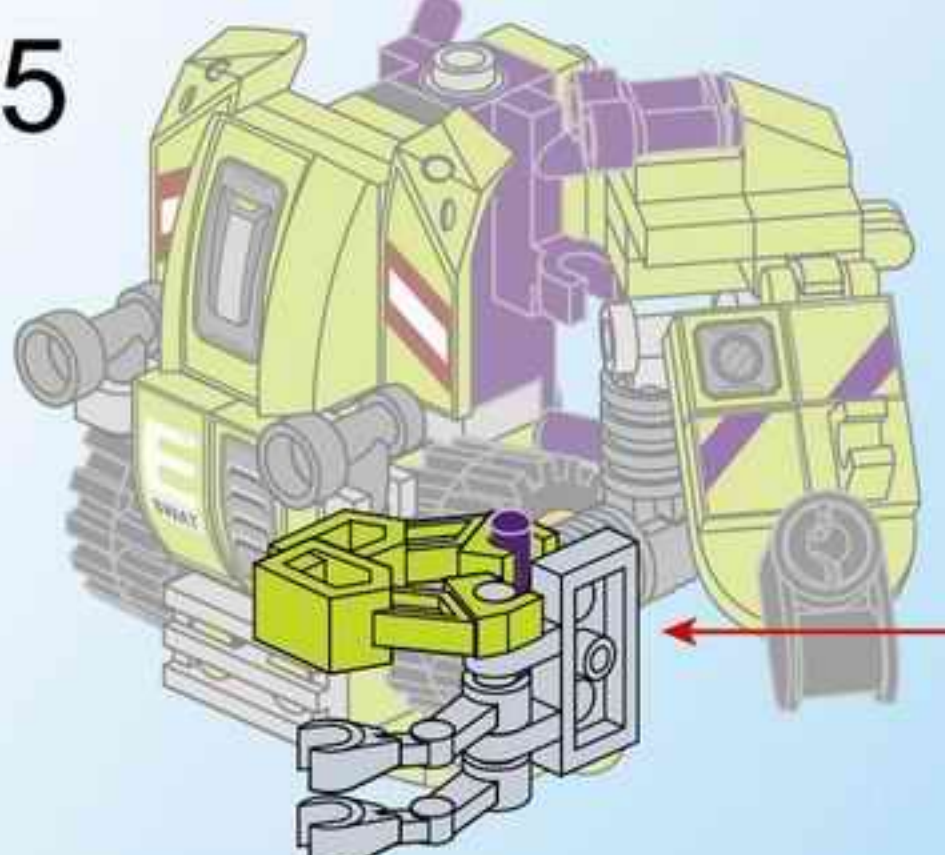

SUPER MECHA LEAGUE

SUPER MECHA WARRIOR

MECHA POLICEMEN

1802

GET ALL 4 SETS!

ROBOT COP-THE DAWN BREAKER

17

18

19

20

14

15

16