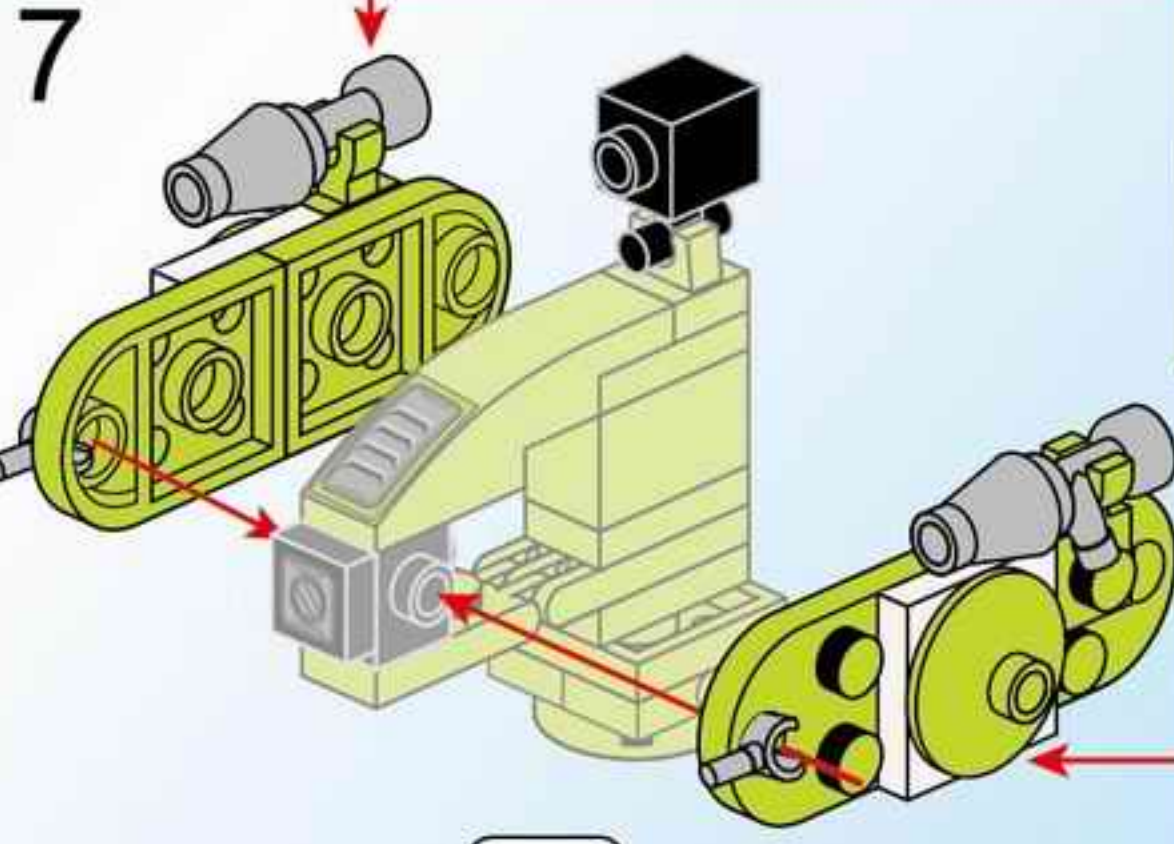

SUPER MECHA WARRIOR
MECHA POLICEMAN

1802-3

Ages: 6+

Pcs: 75

SUPER MECHA WARRIOR

HIGH-POWER BATTERY

SUPER MECHA LEAGUE

SUPER MECHA WARRIOR