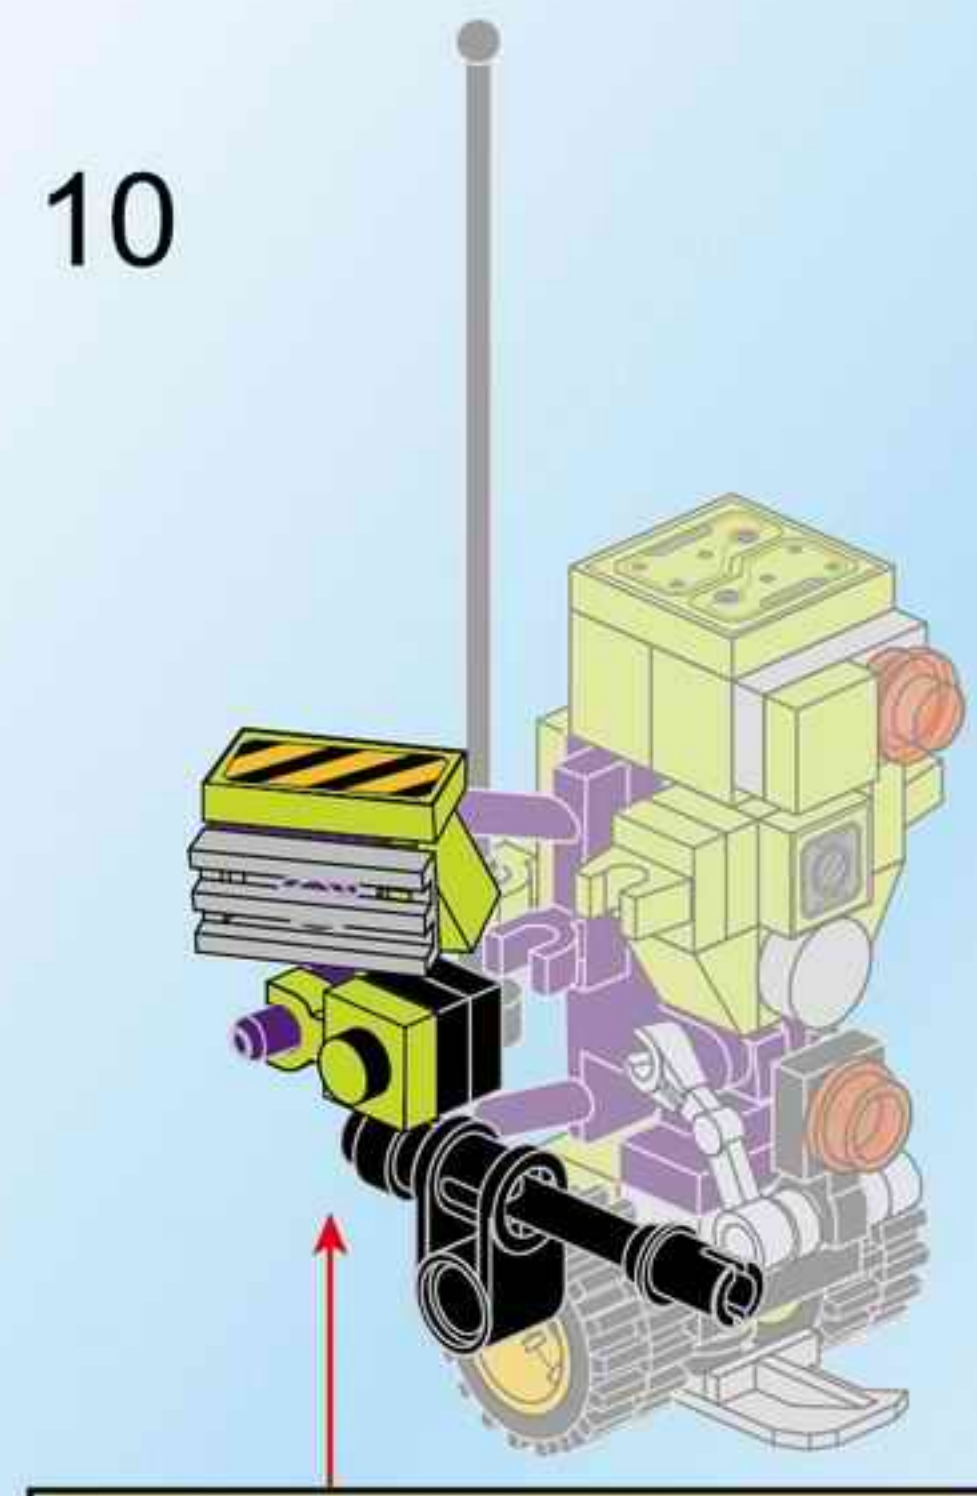

SUPER MECHA WARRIOR
MECHA POLICIER

1802-4

Ages: 6+

Pcs: 62

SUPER MECHA WARRIOR

ANTI-TANK SOLDIER

Qman

SUPER MECHA LEAGUE