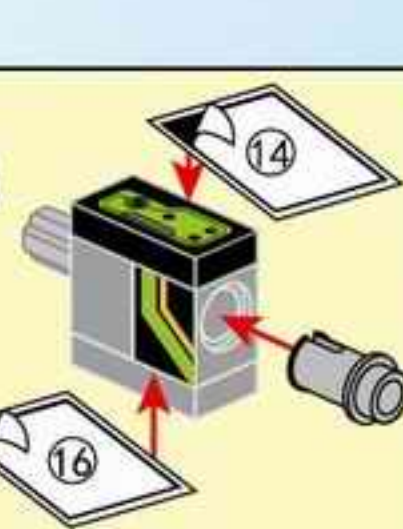

SUPER MECHA WARRIOR
MECHA POLICEMAN

1802-3

Ages: 6+

Pcs: 75

SUPER MECHA WARRIOR

HIGH-POWER BATTERY

SUPER MECHA LEAGUE

SUPER MECHA WARRIOR