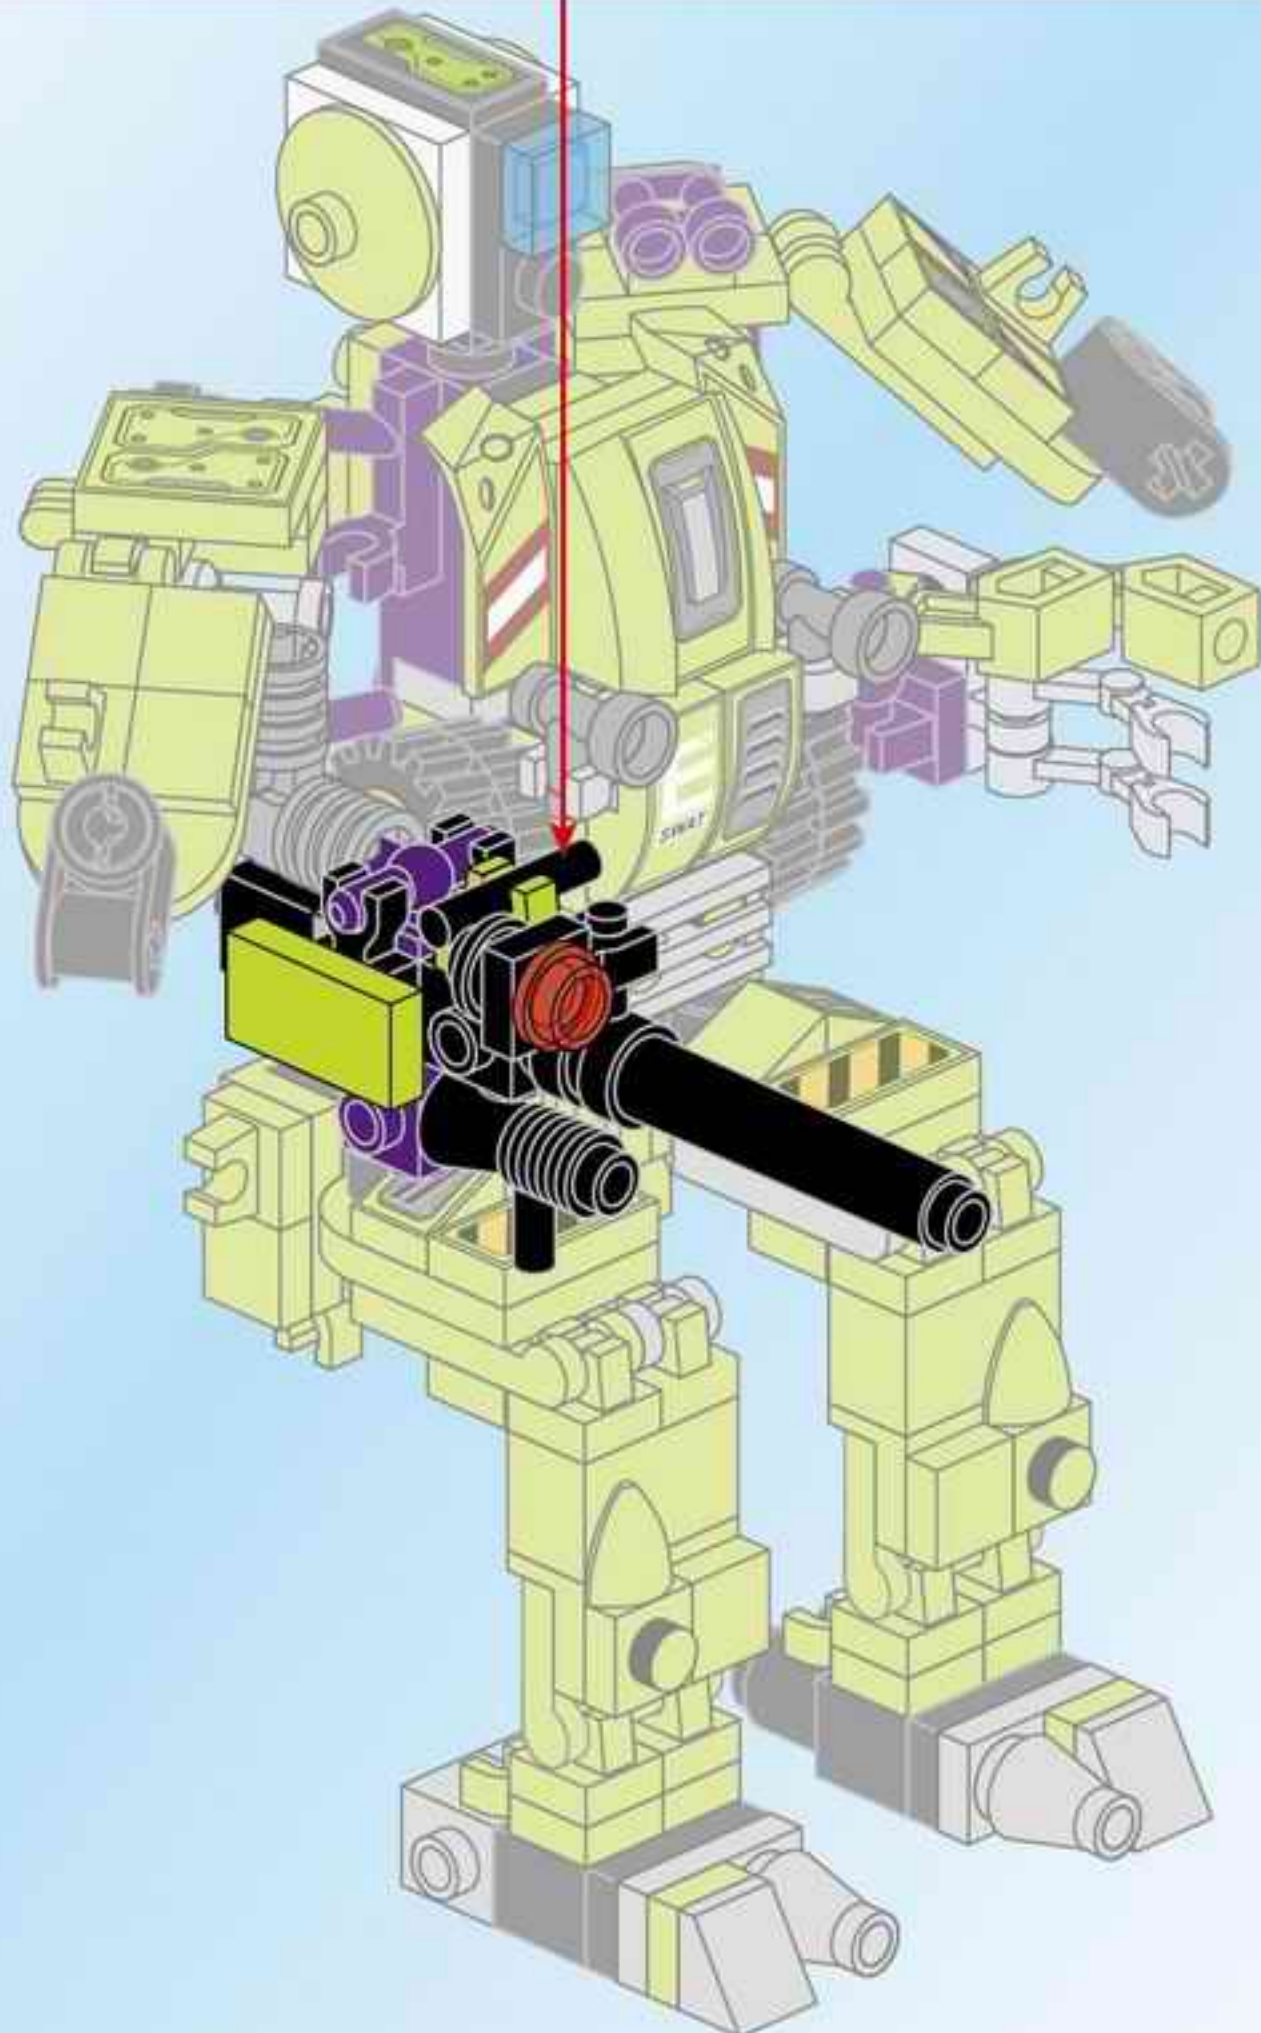

MECHA POLICEMEN

1802

GET ALL 4 SETS!

ROBOT COP-THE DAWN BREAKER

25

26