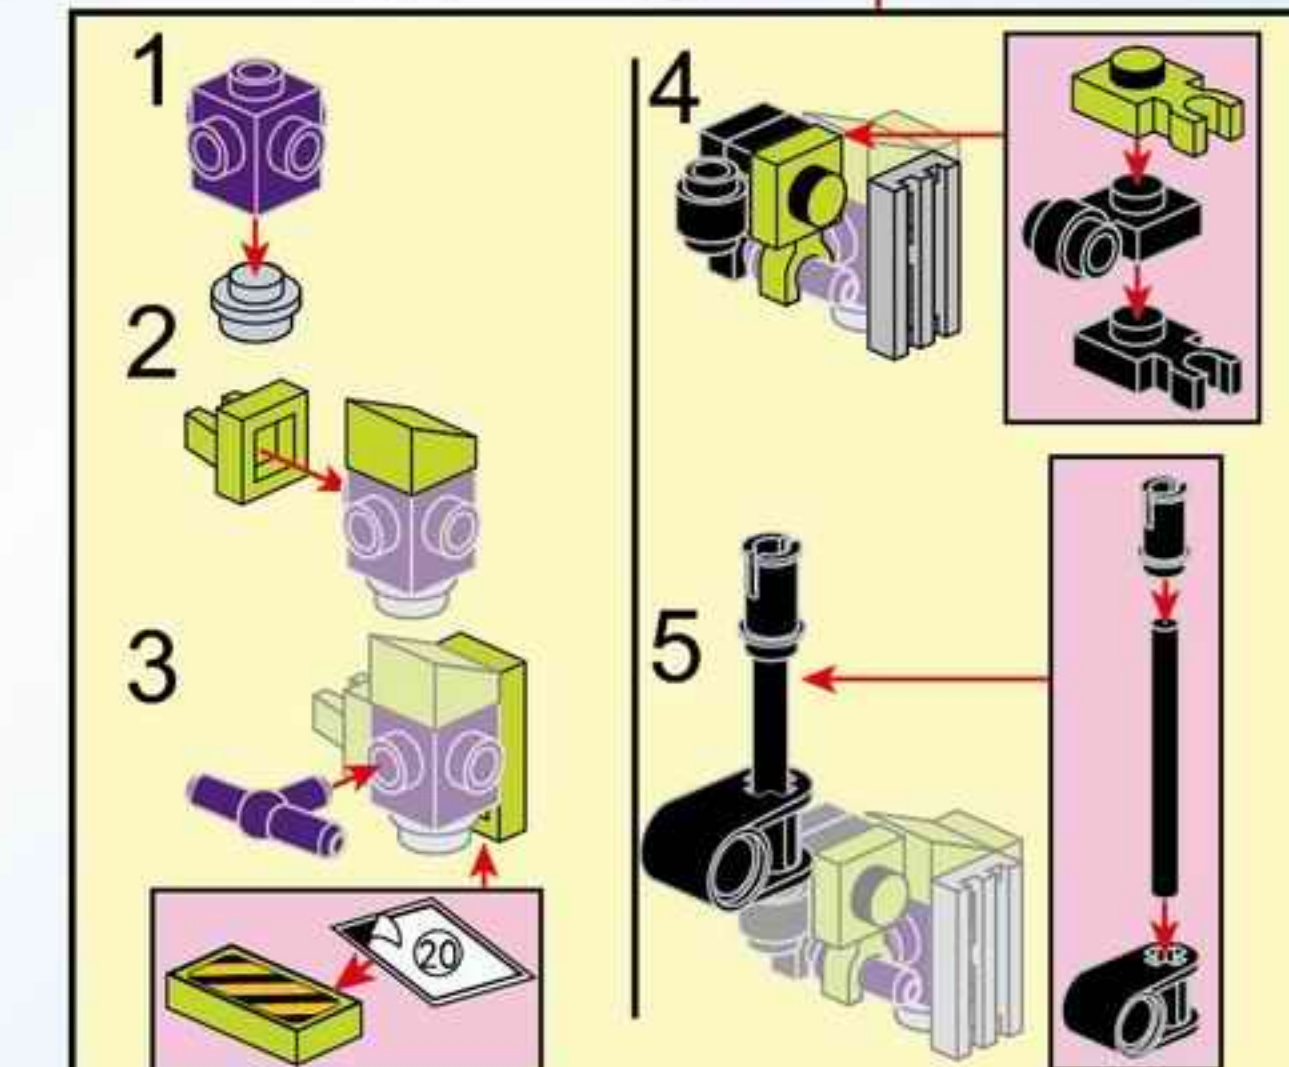

Qman

MECHA LEAGUE

SUPER MECHA WARRIOR
MECHA POLICIER

1802-4

Ages: 6+

Pcs: 62

SUPER MECHA WARRIOR

ANTI-TANK SOLDIER