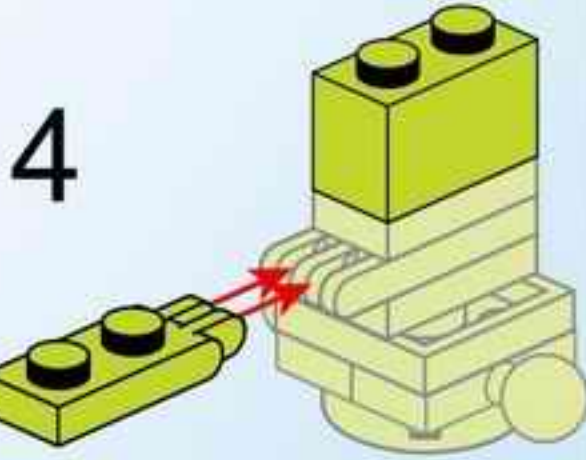

SUPER MECHA WARRIOR
MECHA POLICEMAN

1802-3

Ages: 6+

Pcs: 75

SUPER MECHA WARRIOR

HIGH-POWER BATTERY

SUPER MECHA LEAGUE

SUPER MECHA WARRIOR