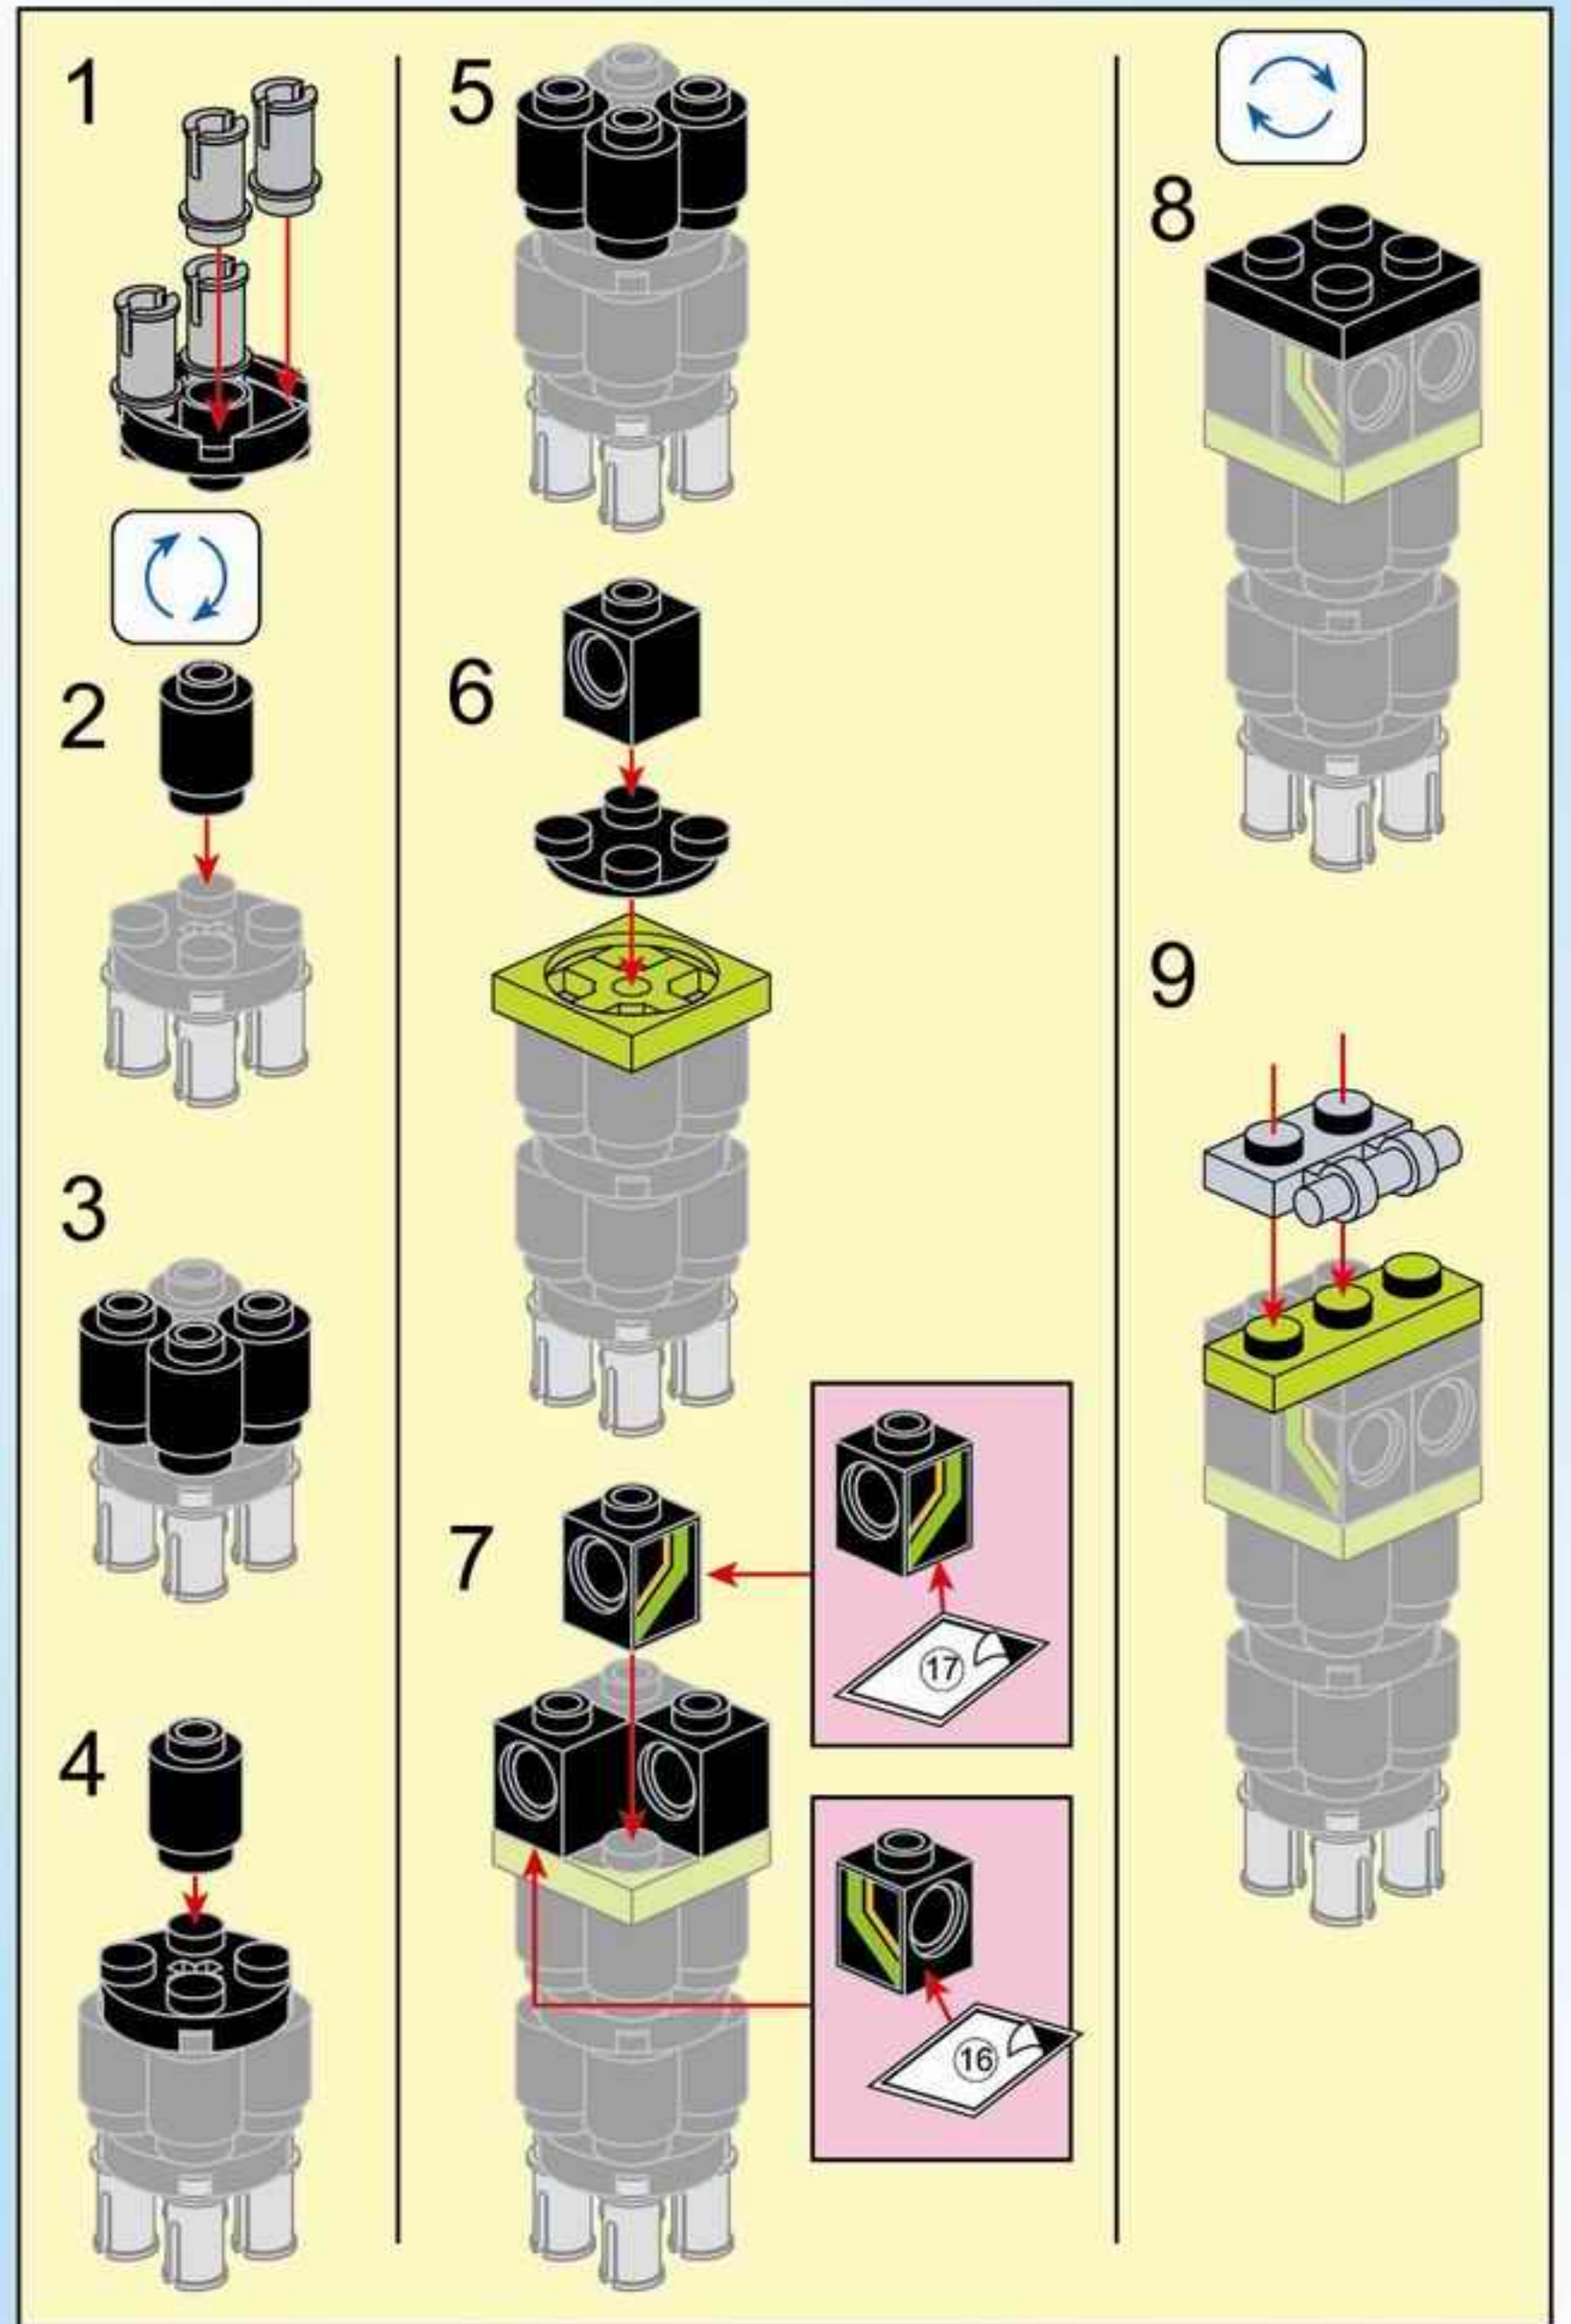

MECHA POLICEMEN

1802

GET ALL 4 SETS!

ROBOT COP-THE DAWN BREAKER

25

26