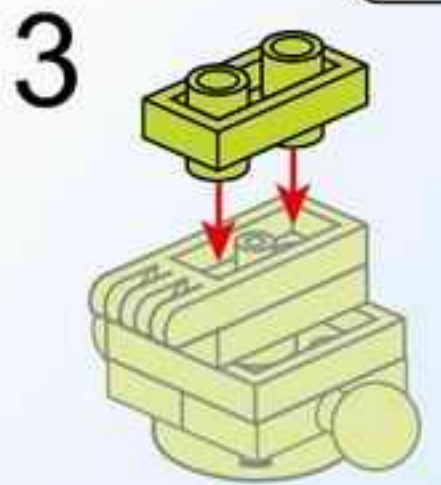

SUPER MECHA WARRIOR
MECHA POLICEMAN

1802-3

Ages: 6+

Pcs: 75

SUPER MECHA WARRIOR

HIGH-POWER BATTERY

SUPER MECHA LEAGUE

SUPER MECHA WARRIOR