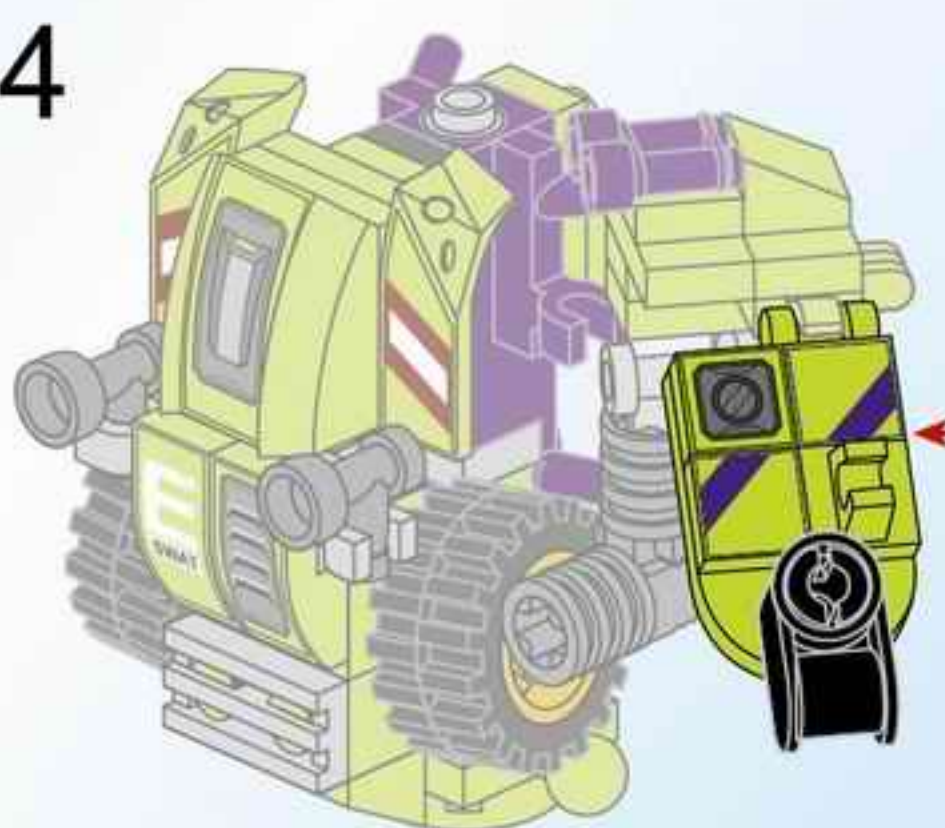

SUPER MECHA LEAGUE

SUPER MECHA WARRIOR

MECHA POLICEMEN

1802

GET ALL 4 SETS!

ROBOT COP-THE DAWN BREAKER

17

18

19

20

14

15

16