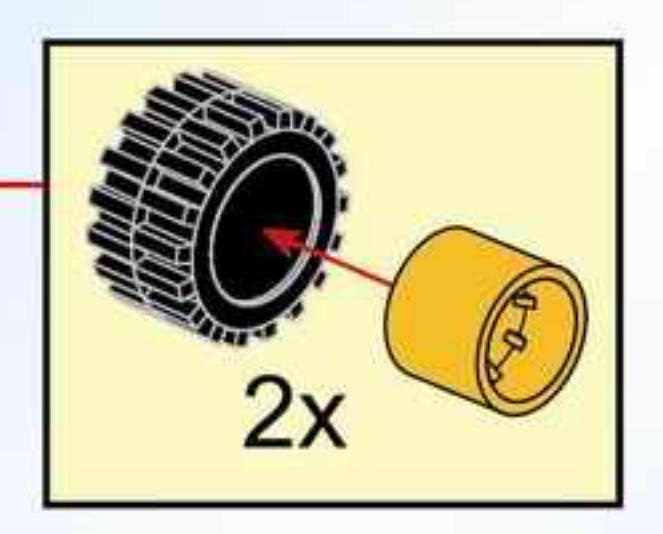

SUPER MECHA WARRIOR
MECHA POLICIER

1802-4

Ages: 6+

Pcs: 62

SUPER MECHA WARRIOR

ANTI-TANK SOLDIER

Qman

SUPER MECHA LEAGUE