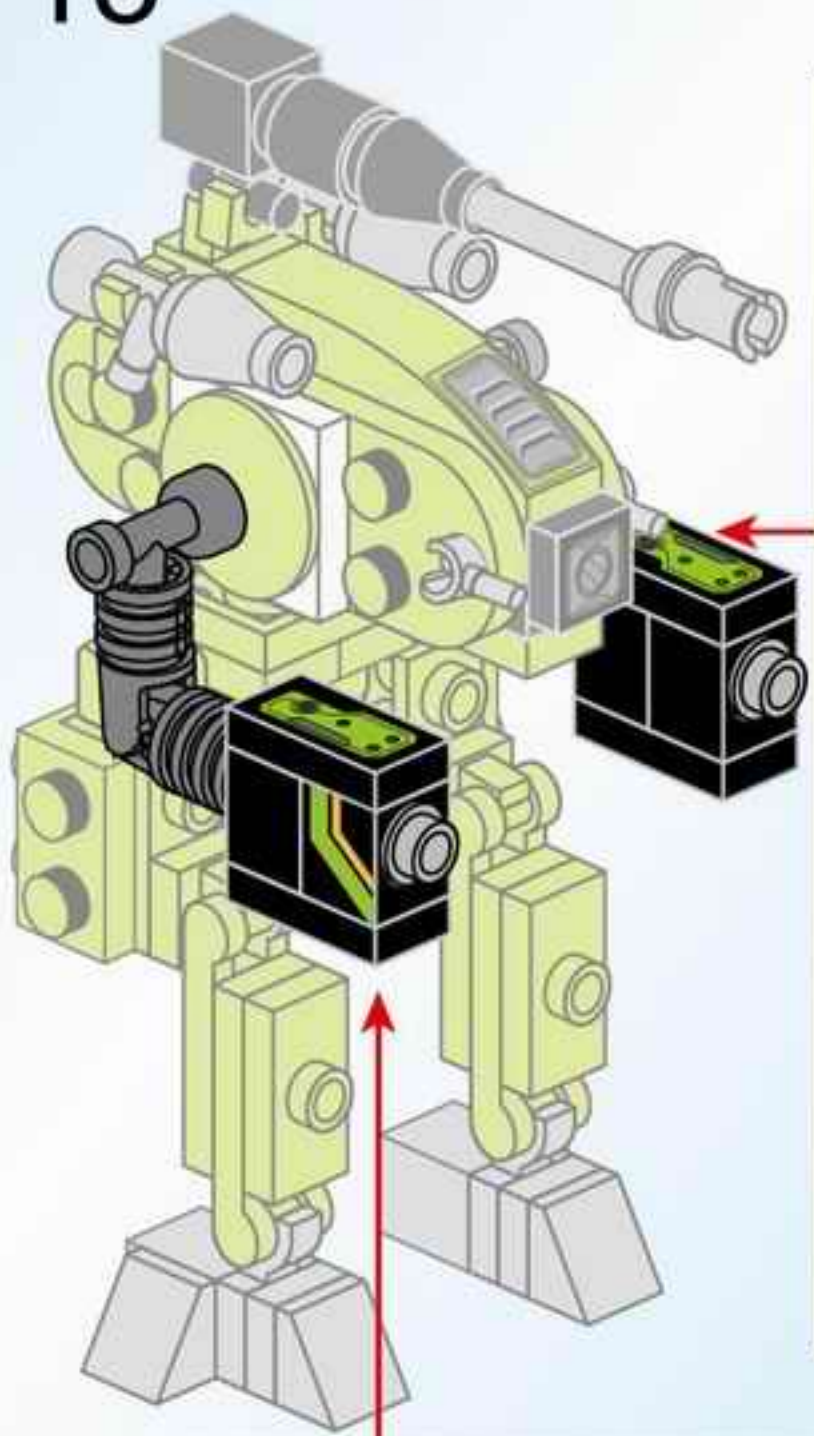

SUPER MECHA WARRIOR
MECHA POLICEMAN

1802-3

Ages: 6+

Pcs: 75

SUPER MECHA WARRIOR

HIGH-POWER BATTERY

SUPER MECHA LEAGUE

SUPER MECHA WARRIOR