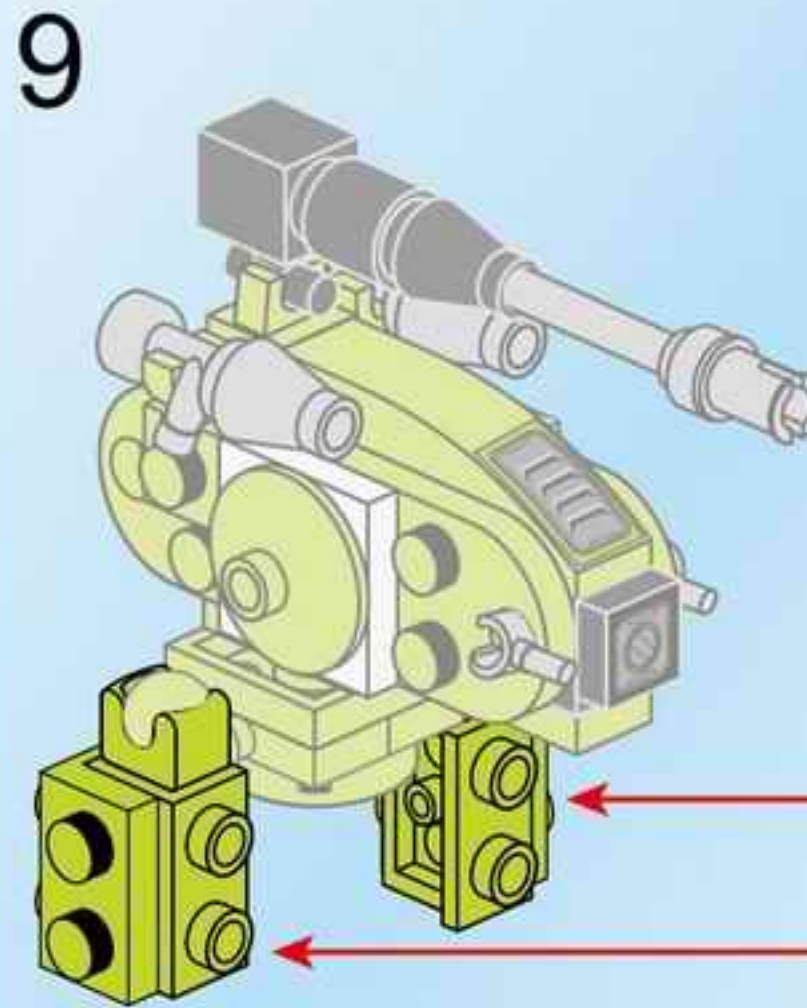

SUPER MECHA WARRIOR
MECHA POLICEMAN

1802-3

Ages: 6+

Pcs: 75

SUPER MECHA WARRIOR

HIGH-POWER BATTERY

SUPER MECHA LEAGUE

SUPER MECHA WARRIOR