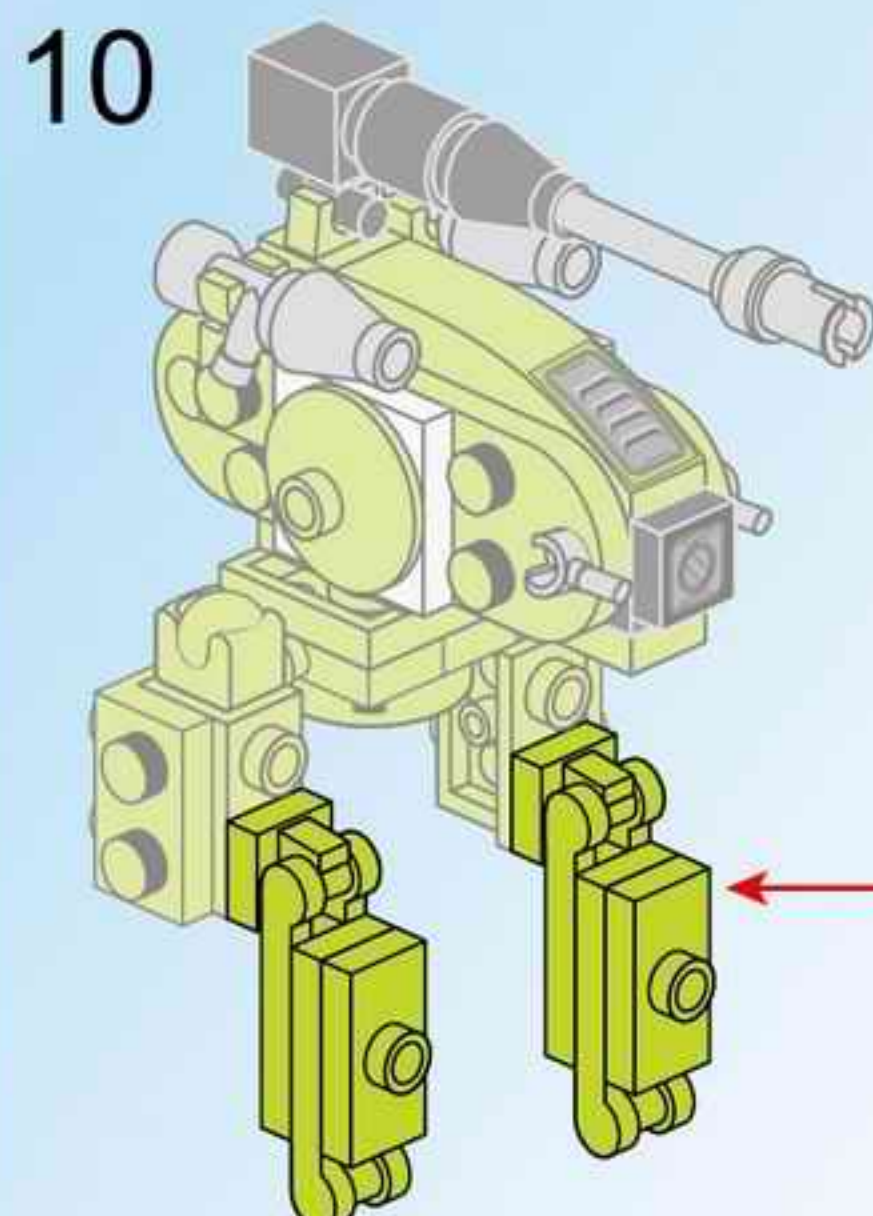

SUPER MECHA WARRIOR
MECHA POLICEMAN

1802-3

Ages: 6+

Pcs: 75

SUPER MECHA WARRIOR

HIGH-POWER BATTERY

SUPER MECHA LEAGUE

SUPER MECHA WARRIOR