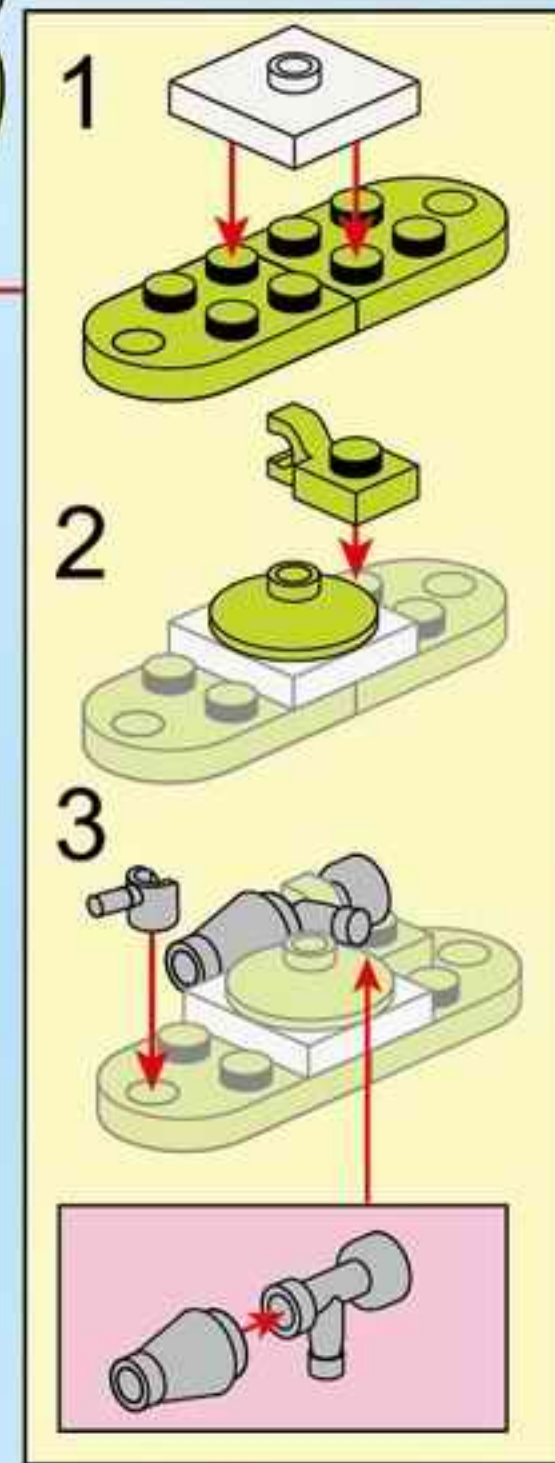

SUPER MECHA WARRIOR
MECHA POLICEMAN

1802-3

Ages: 6+

Pcs: 75

SUPER MECHA WARRIOR

HIGH-POWER BATTERY

SUPER MECHA LEAGUE

SUPER MECHA WARRIOR