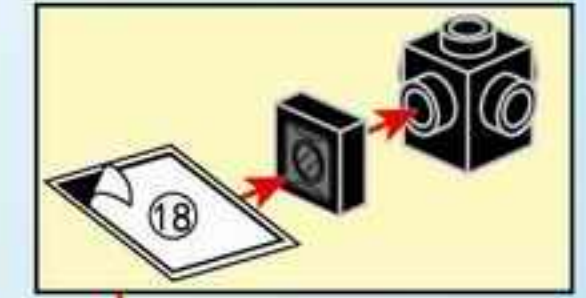

SUPER MECHA WARRIOR
MECHA POLICEMAN

1802-3

Ages: 6+

Pcs: 75

SUPER MECHA WARRIOR

HIGH-POWER BATTERY

SUPER MECHA LEAGUE

SUPER MECHA WARRIOR