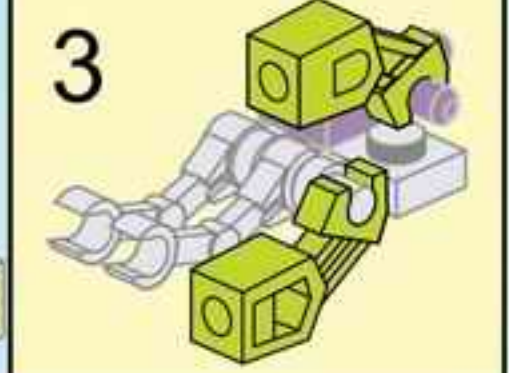

SUPER MECHA LEAGUE

SUPER MECHA WARRIOR

MECHA POLICEMEN

1802

GET ALL 4 SETS!

ROBOT COP-THE DAWN BREAKER

17

18

19

20

14

15

16