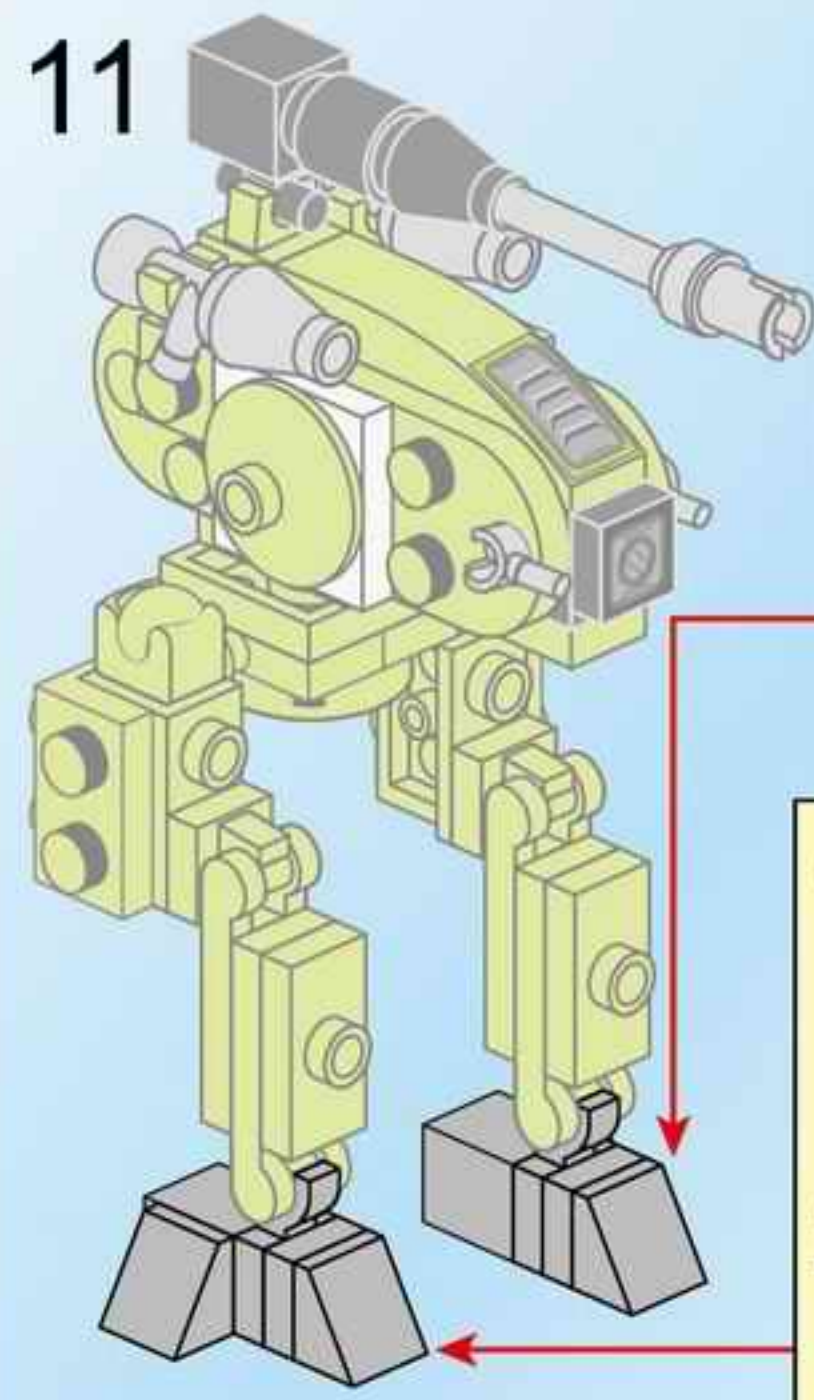

SUPER MECHA WARRIOR
MECHA POLICEMAN

1802-3

Ages: 6+

Pcs: 75

SUPER MECHA WARRIOR

HIGH-POWER BATTERY

SUPER MECHA LEAGUE

SUPER MECHA WARRIOR