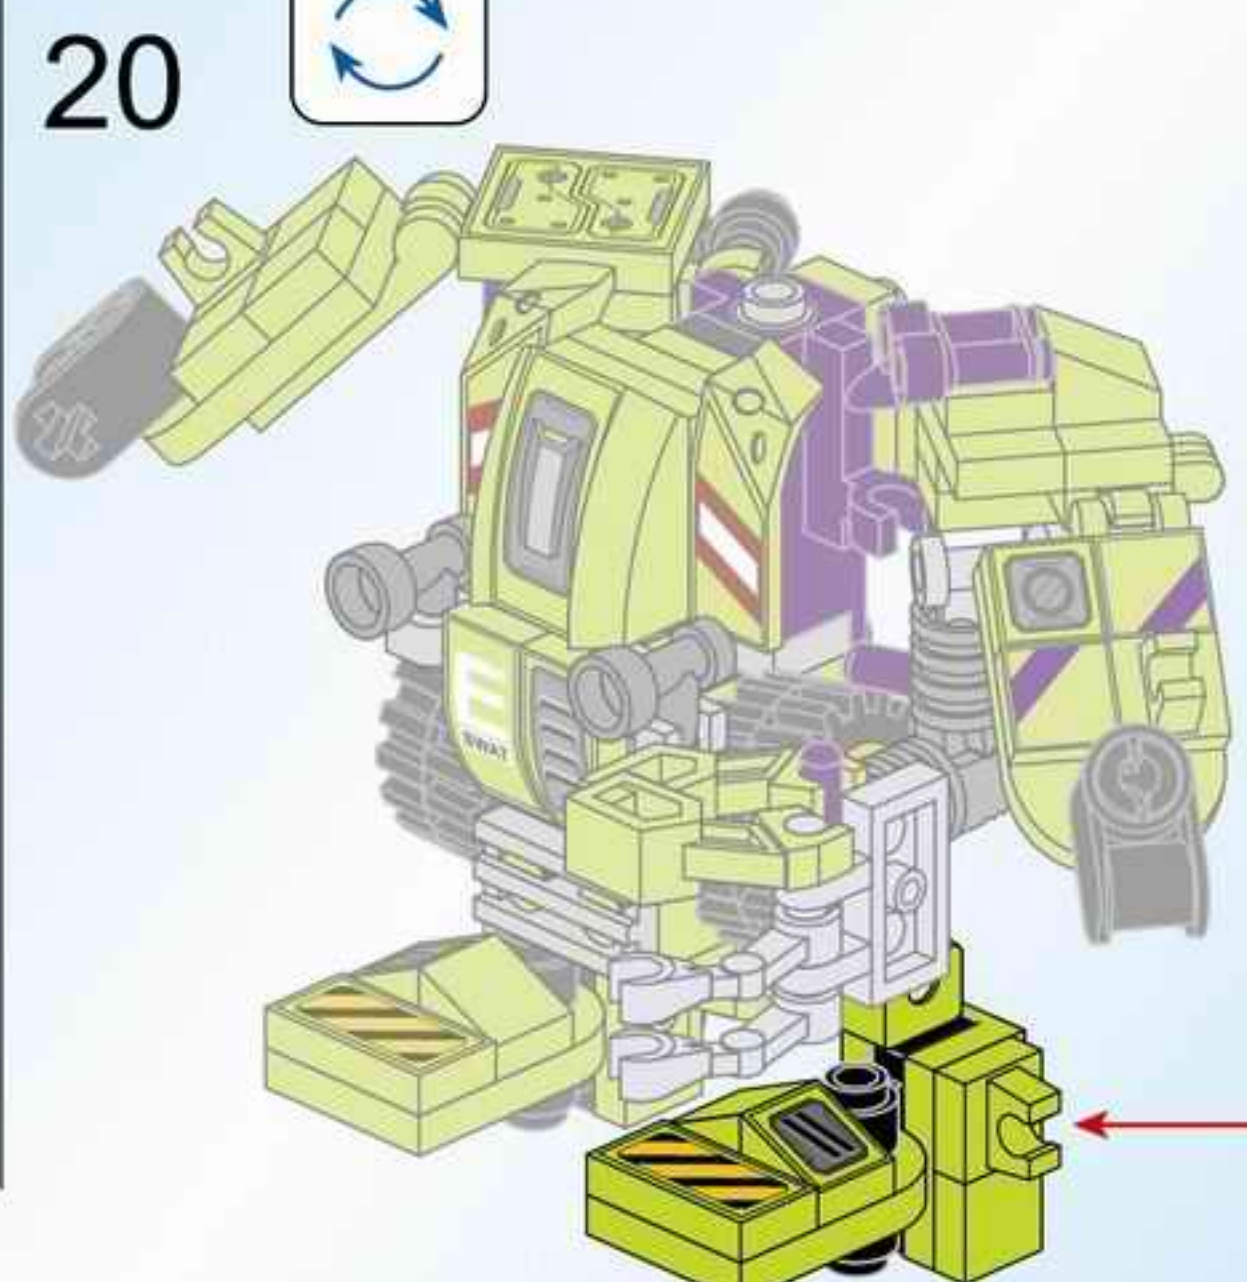

SUPER MECHA LEAGUE

SUPER MECHA WARRIOR

MECHA POLICEMEN

1802

GET ALL 4 SETS!

ROBOT COP-THE DAWN BREAKER

17

18

19

20

14

15

16