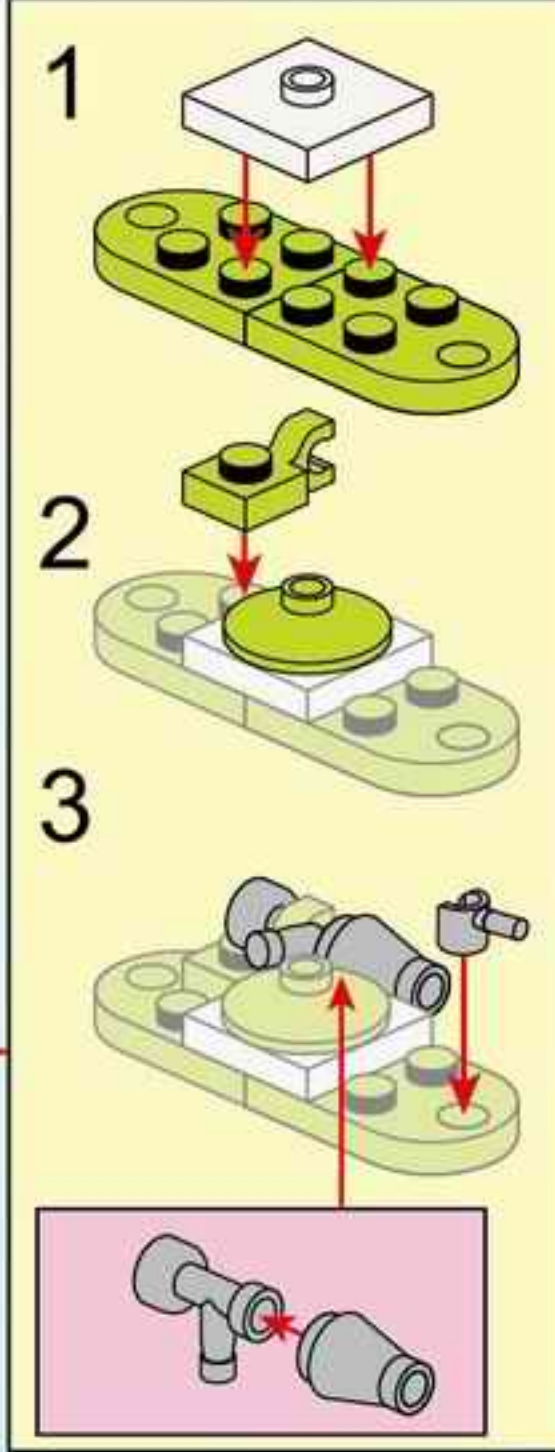

SUPER MECHA WARRIOR
MECHA POLICEMAN

1802-3

Ages: 6+

Pcs: 75

SUPER MECHA WARRIOR

HIGH-POWER BATTERY

SUPER MECHA LEAGUE

SUPER MECHA WARRIOR