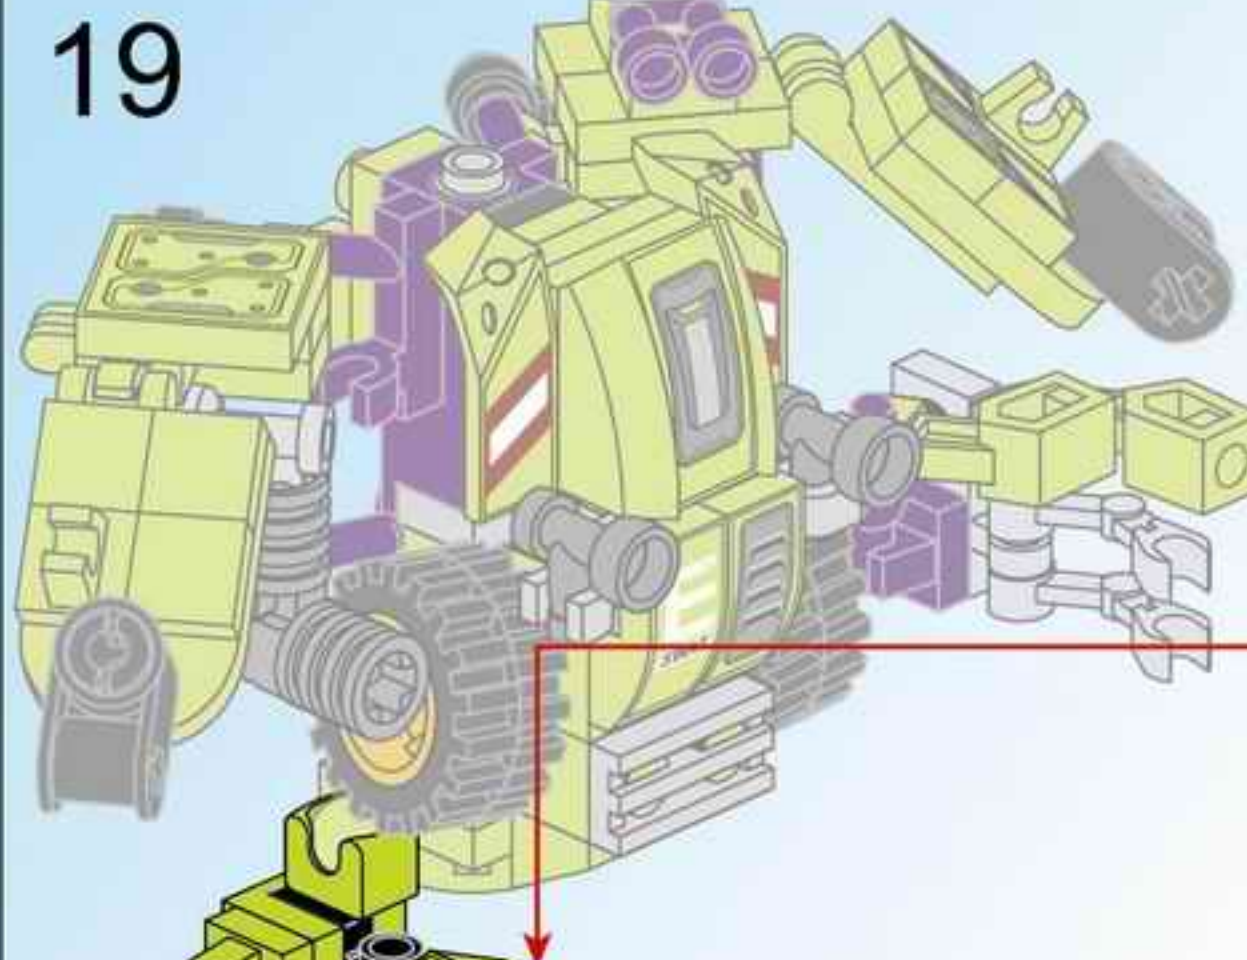

SUPER MECHA LEAGUE

SUPER MECHA WARRIOR

MECHA POLICEMEN

1802

GET ALL 4 SETS!

ROBOT COP-THE DAWN BREAKER

17

18

19

20

14

15

16