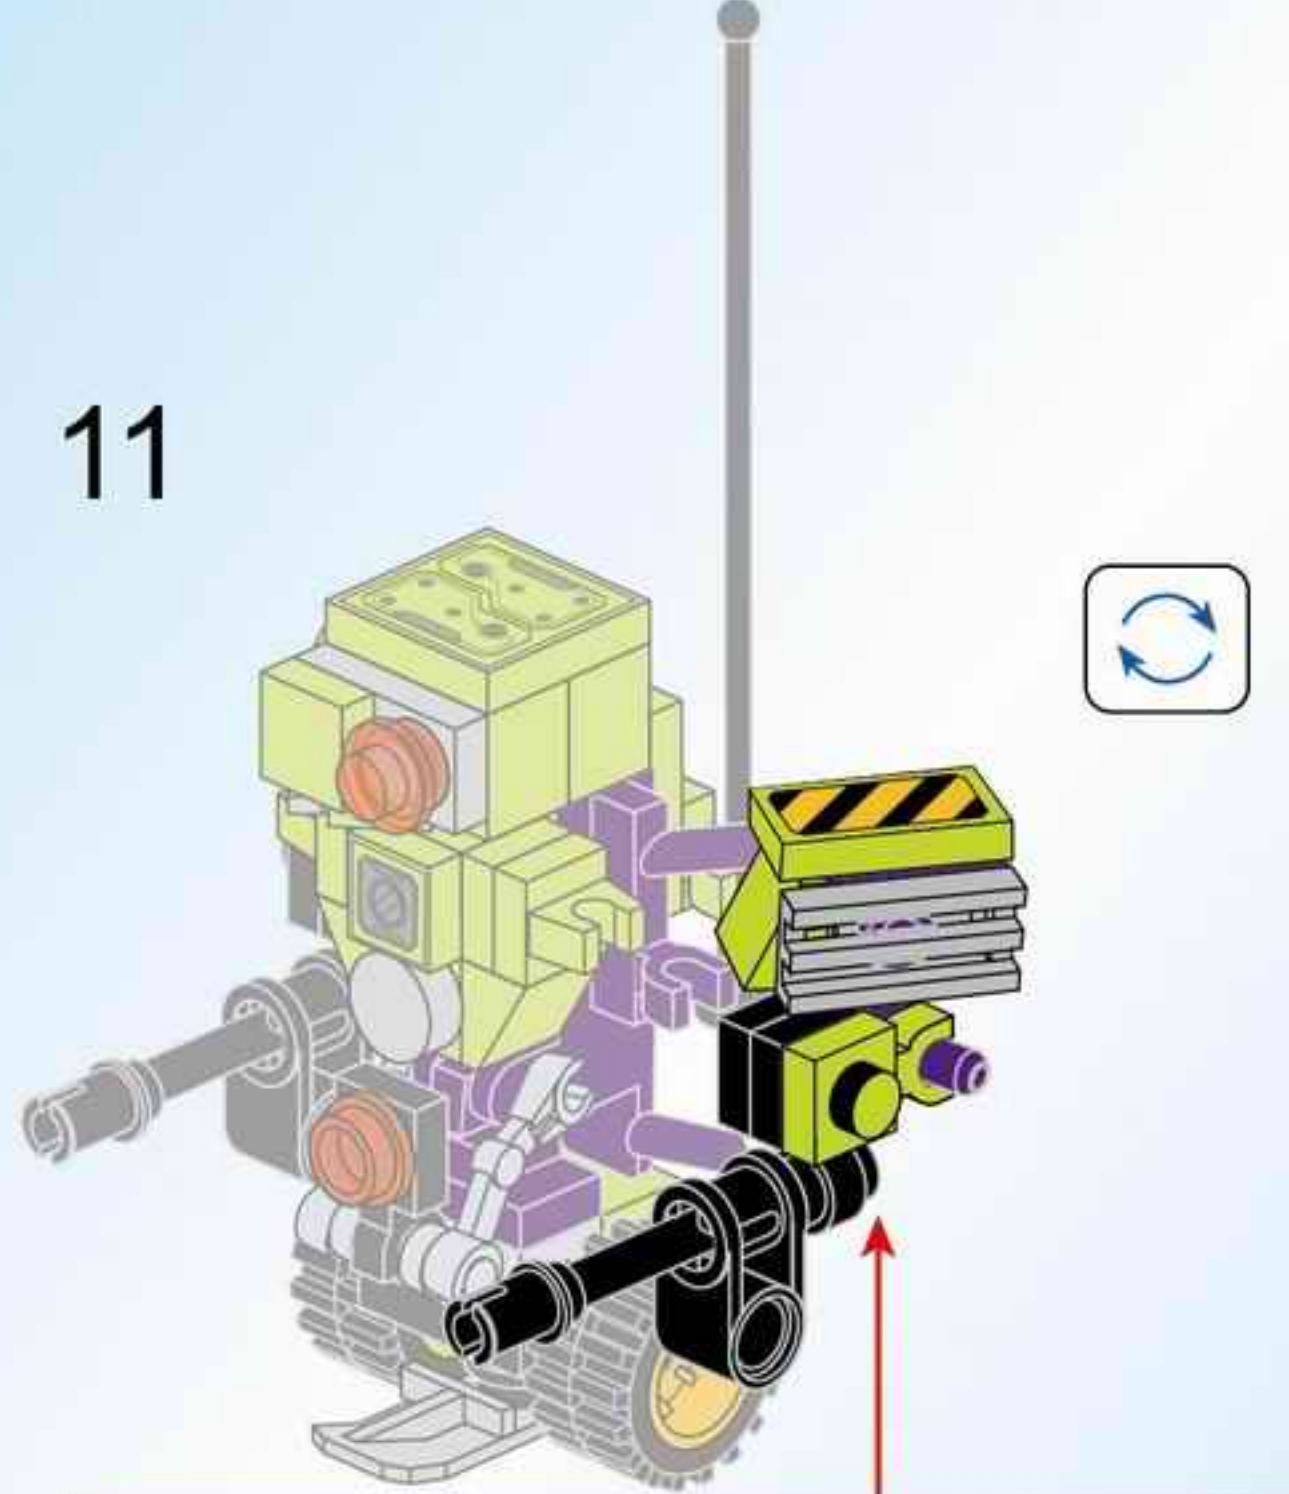

SUPER MECHA WARRIOR
MECHA POLICIER

1802-4

Ages: 6+

Pcs: 62

SUPER MECHA WARRIOR

ANTI-TANK SOLDIER

Qman

SUPER MECHA LEAGUE