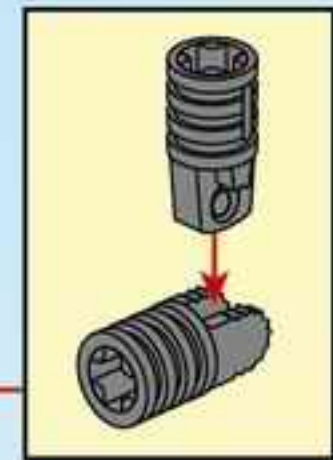

SUPER MECHA LEAGUE

SUPER MECHA WARRIOR

MECHA POLICEMEN

1802

GET ALL 4 SETS!

ROBOT COP-THE DAWN BREAKER

17

18

19

20

14

15

16