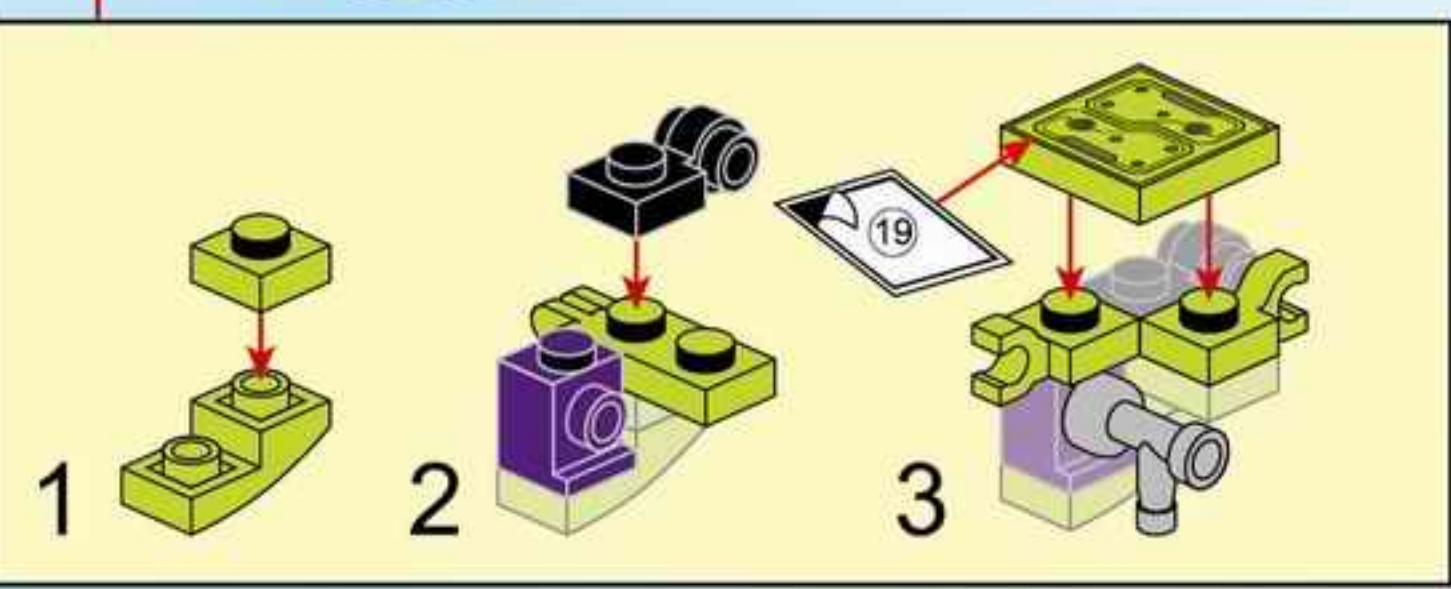

SUPER MECHA LEAGUE

SUPER MECHA WARRIOR

MECHA POLICEMEN

1802

GET ALL 4 SETS!

ROBOT COP-THE DAWN BREAKER

17

18

19

20

14

15

16