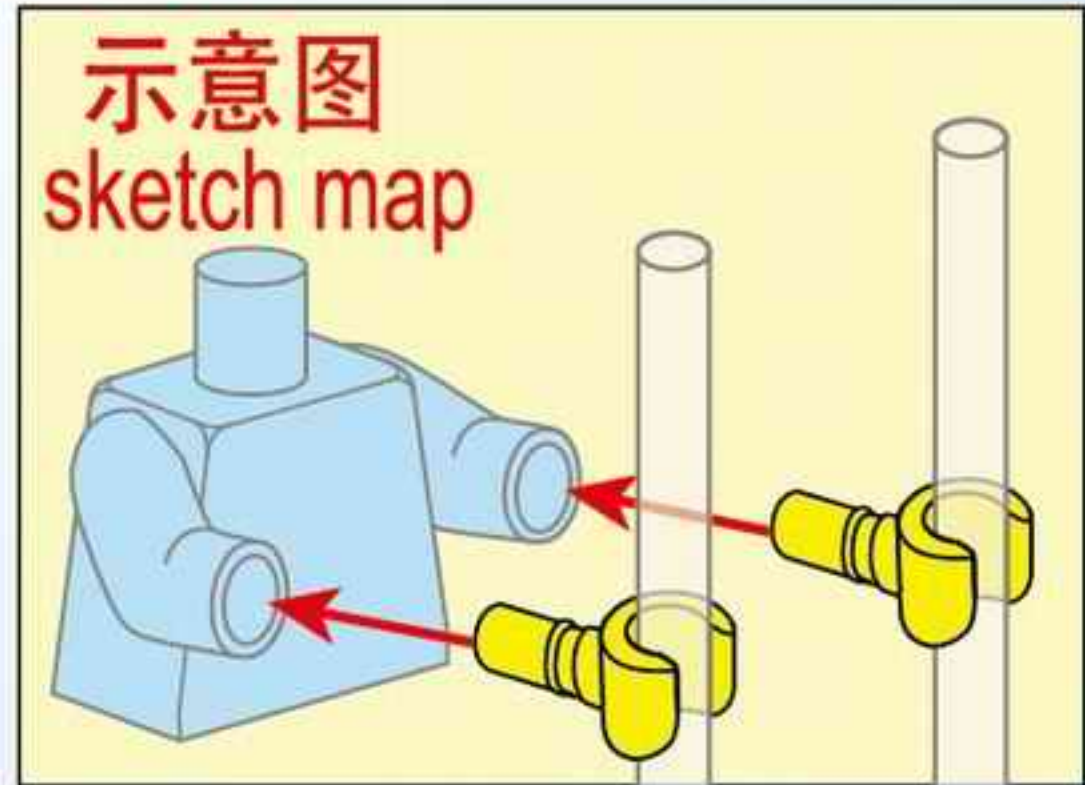

## BATTLE FORCE

Qman

1905

Ages:6+

Minifigs:X2

pcs:157

THE SNIPER

2