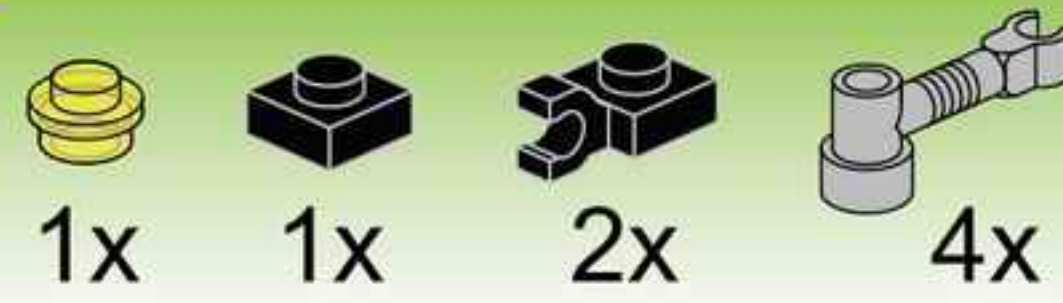

POLICE

BATTLE FORCE

1913

Ages:6+

Minifigs:X3

pcs:296

THE BATTLE

Usage of Brick Separator:

3

4

5

6

4

2x  2x 

1x  2x 

5