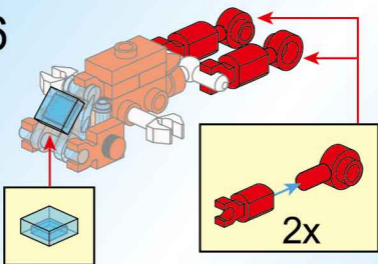

HYPERFUNCTION
TACTICAL UNIT

2101-1

AGES:6+

PCS:34

FALCON LIGHTER BOMBER

1

2

3

4

5

6

7