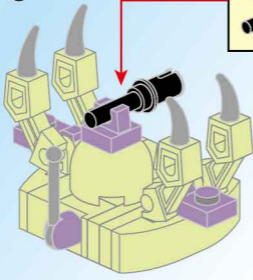

7

8

9

10

11

HYPERFUNCTION
TACTICAL UNIT

2101-7
AGES:6+
PCS:30

SWARM DOZER