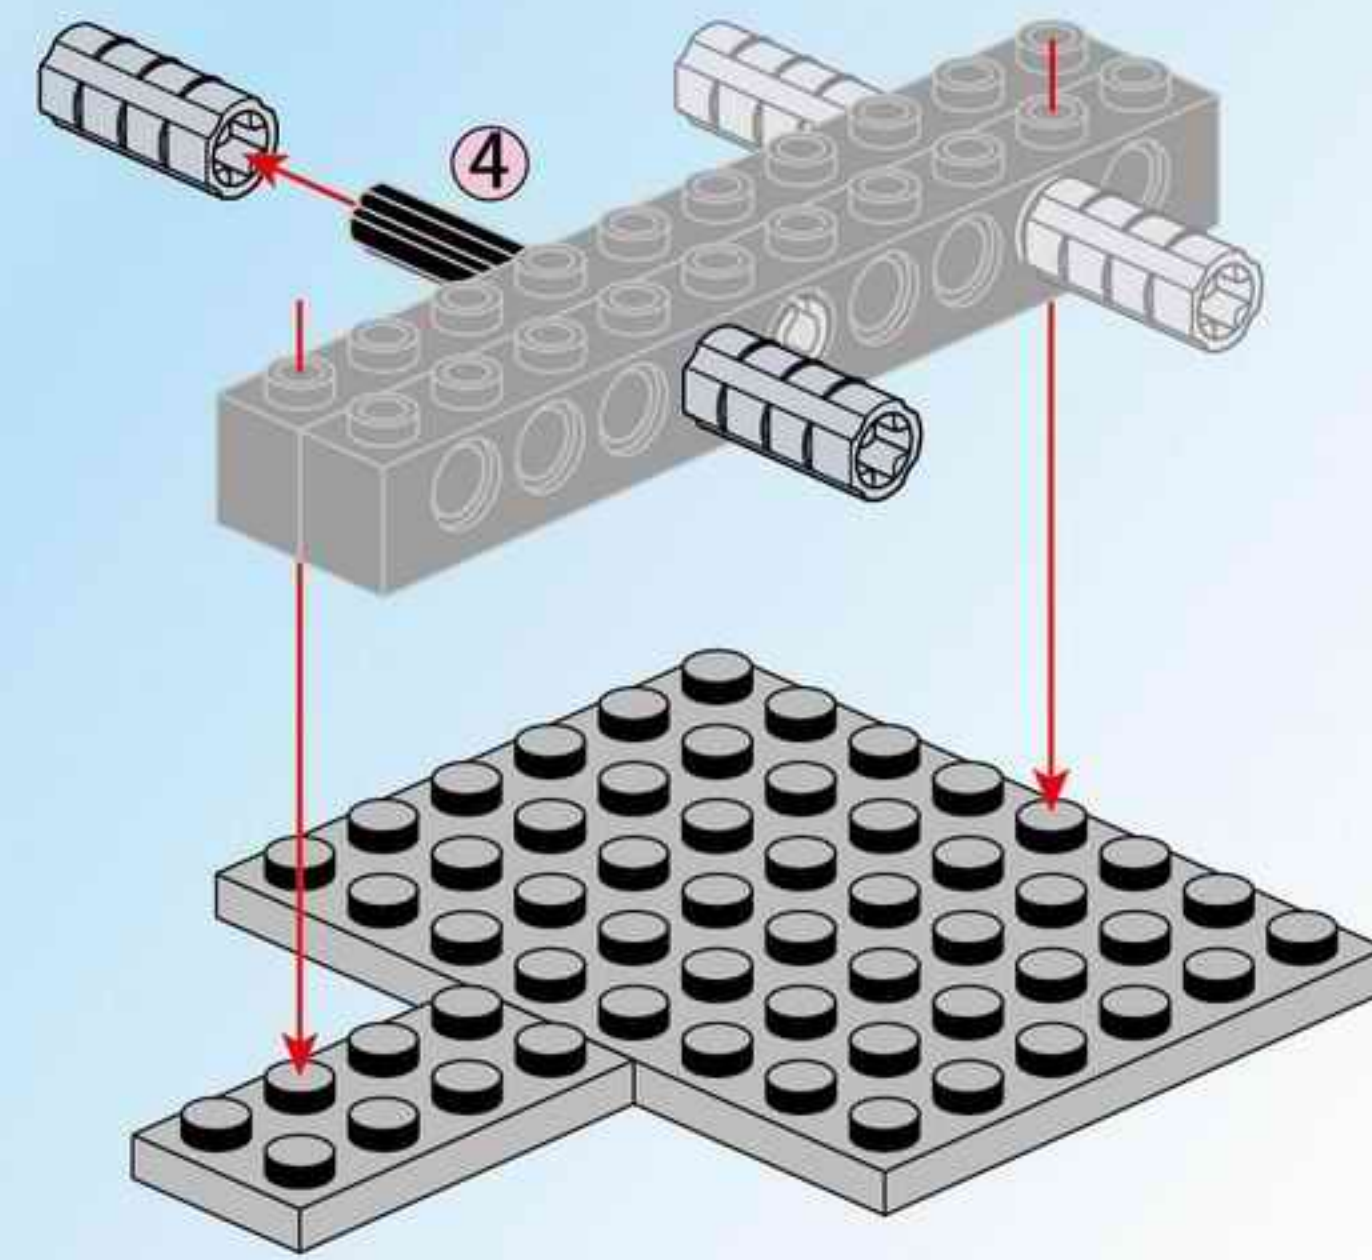

THE WAR OF GLORY

2310

AGES: 6+

Minifigs: x 3

PCS: 246

KING'S CHARIOT

8

9

10

11

12

14

15

16

17

18

20

21

1x

1x

6

1x

6

1:1

24

29

30

2x

24

29

The title logo for "THE WAR OF GLORY". It features a central shield with a white eagle with spread wings. The words "THE WAR OF GLORY" are written in a bold, golden, serif font across the shield. The entire logo is set against a blue and white background with a metallic, embossed appearance.