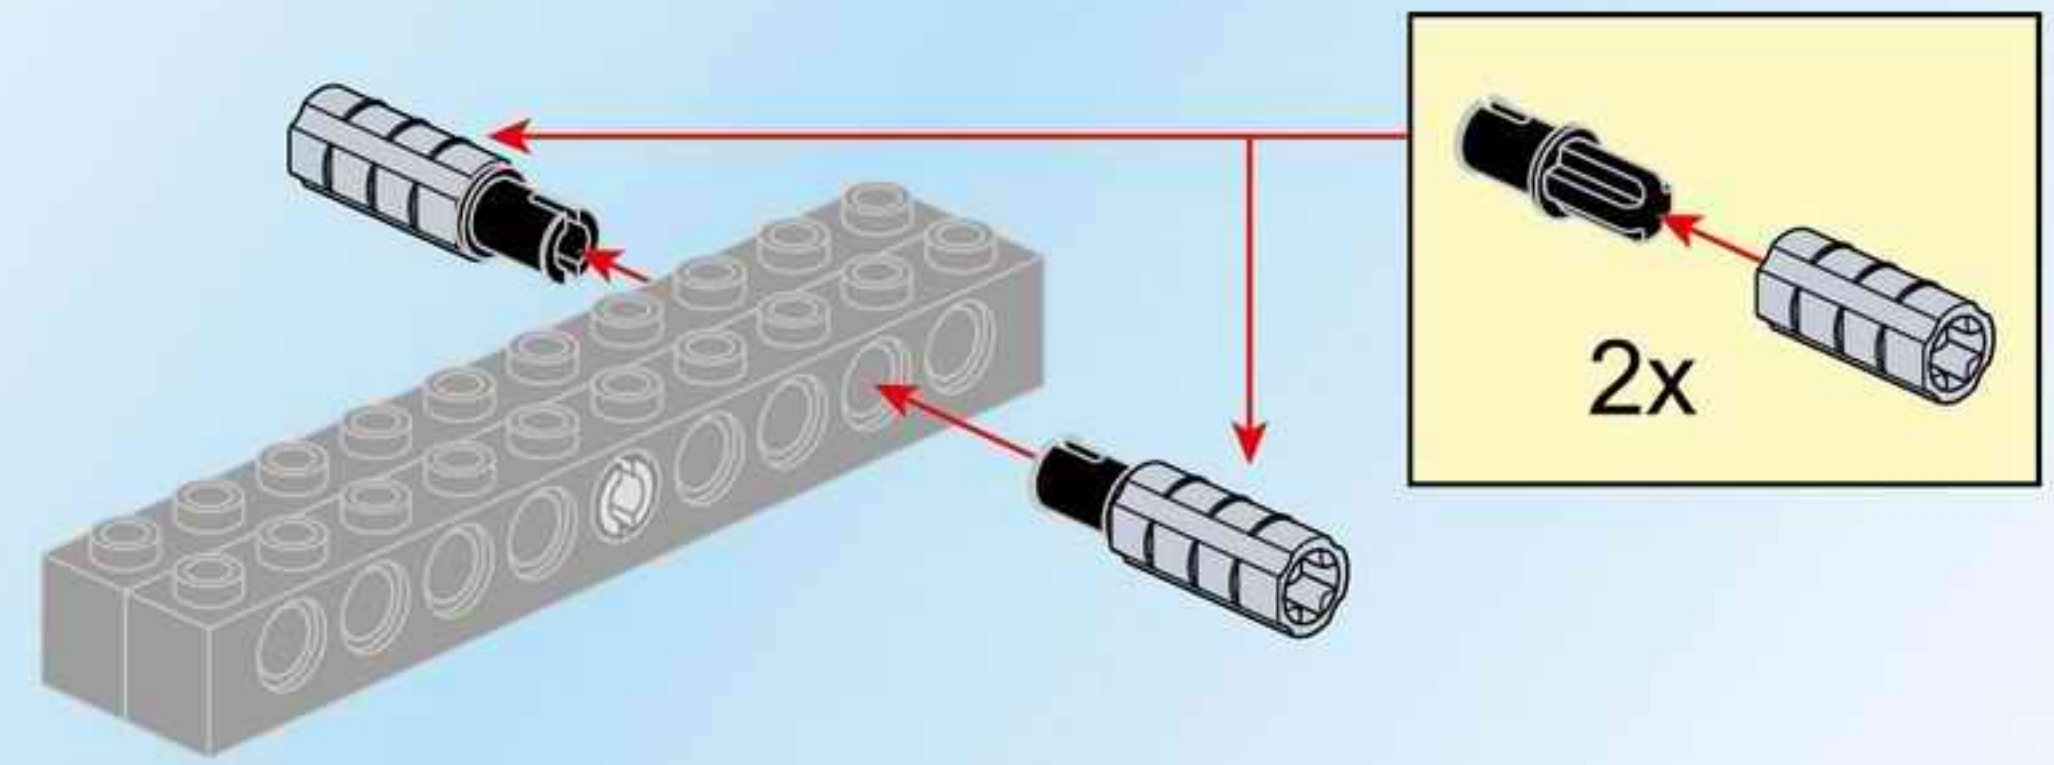

THE WAR OF GLORY

2310

AGES: 6+

Minifigs: x 3

PCS: 246

KING'S CHARIOT

8

9