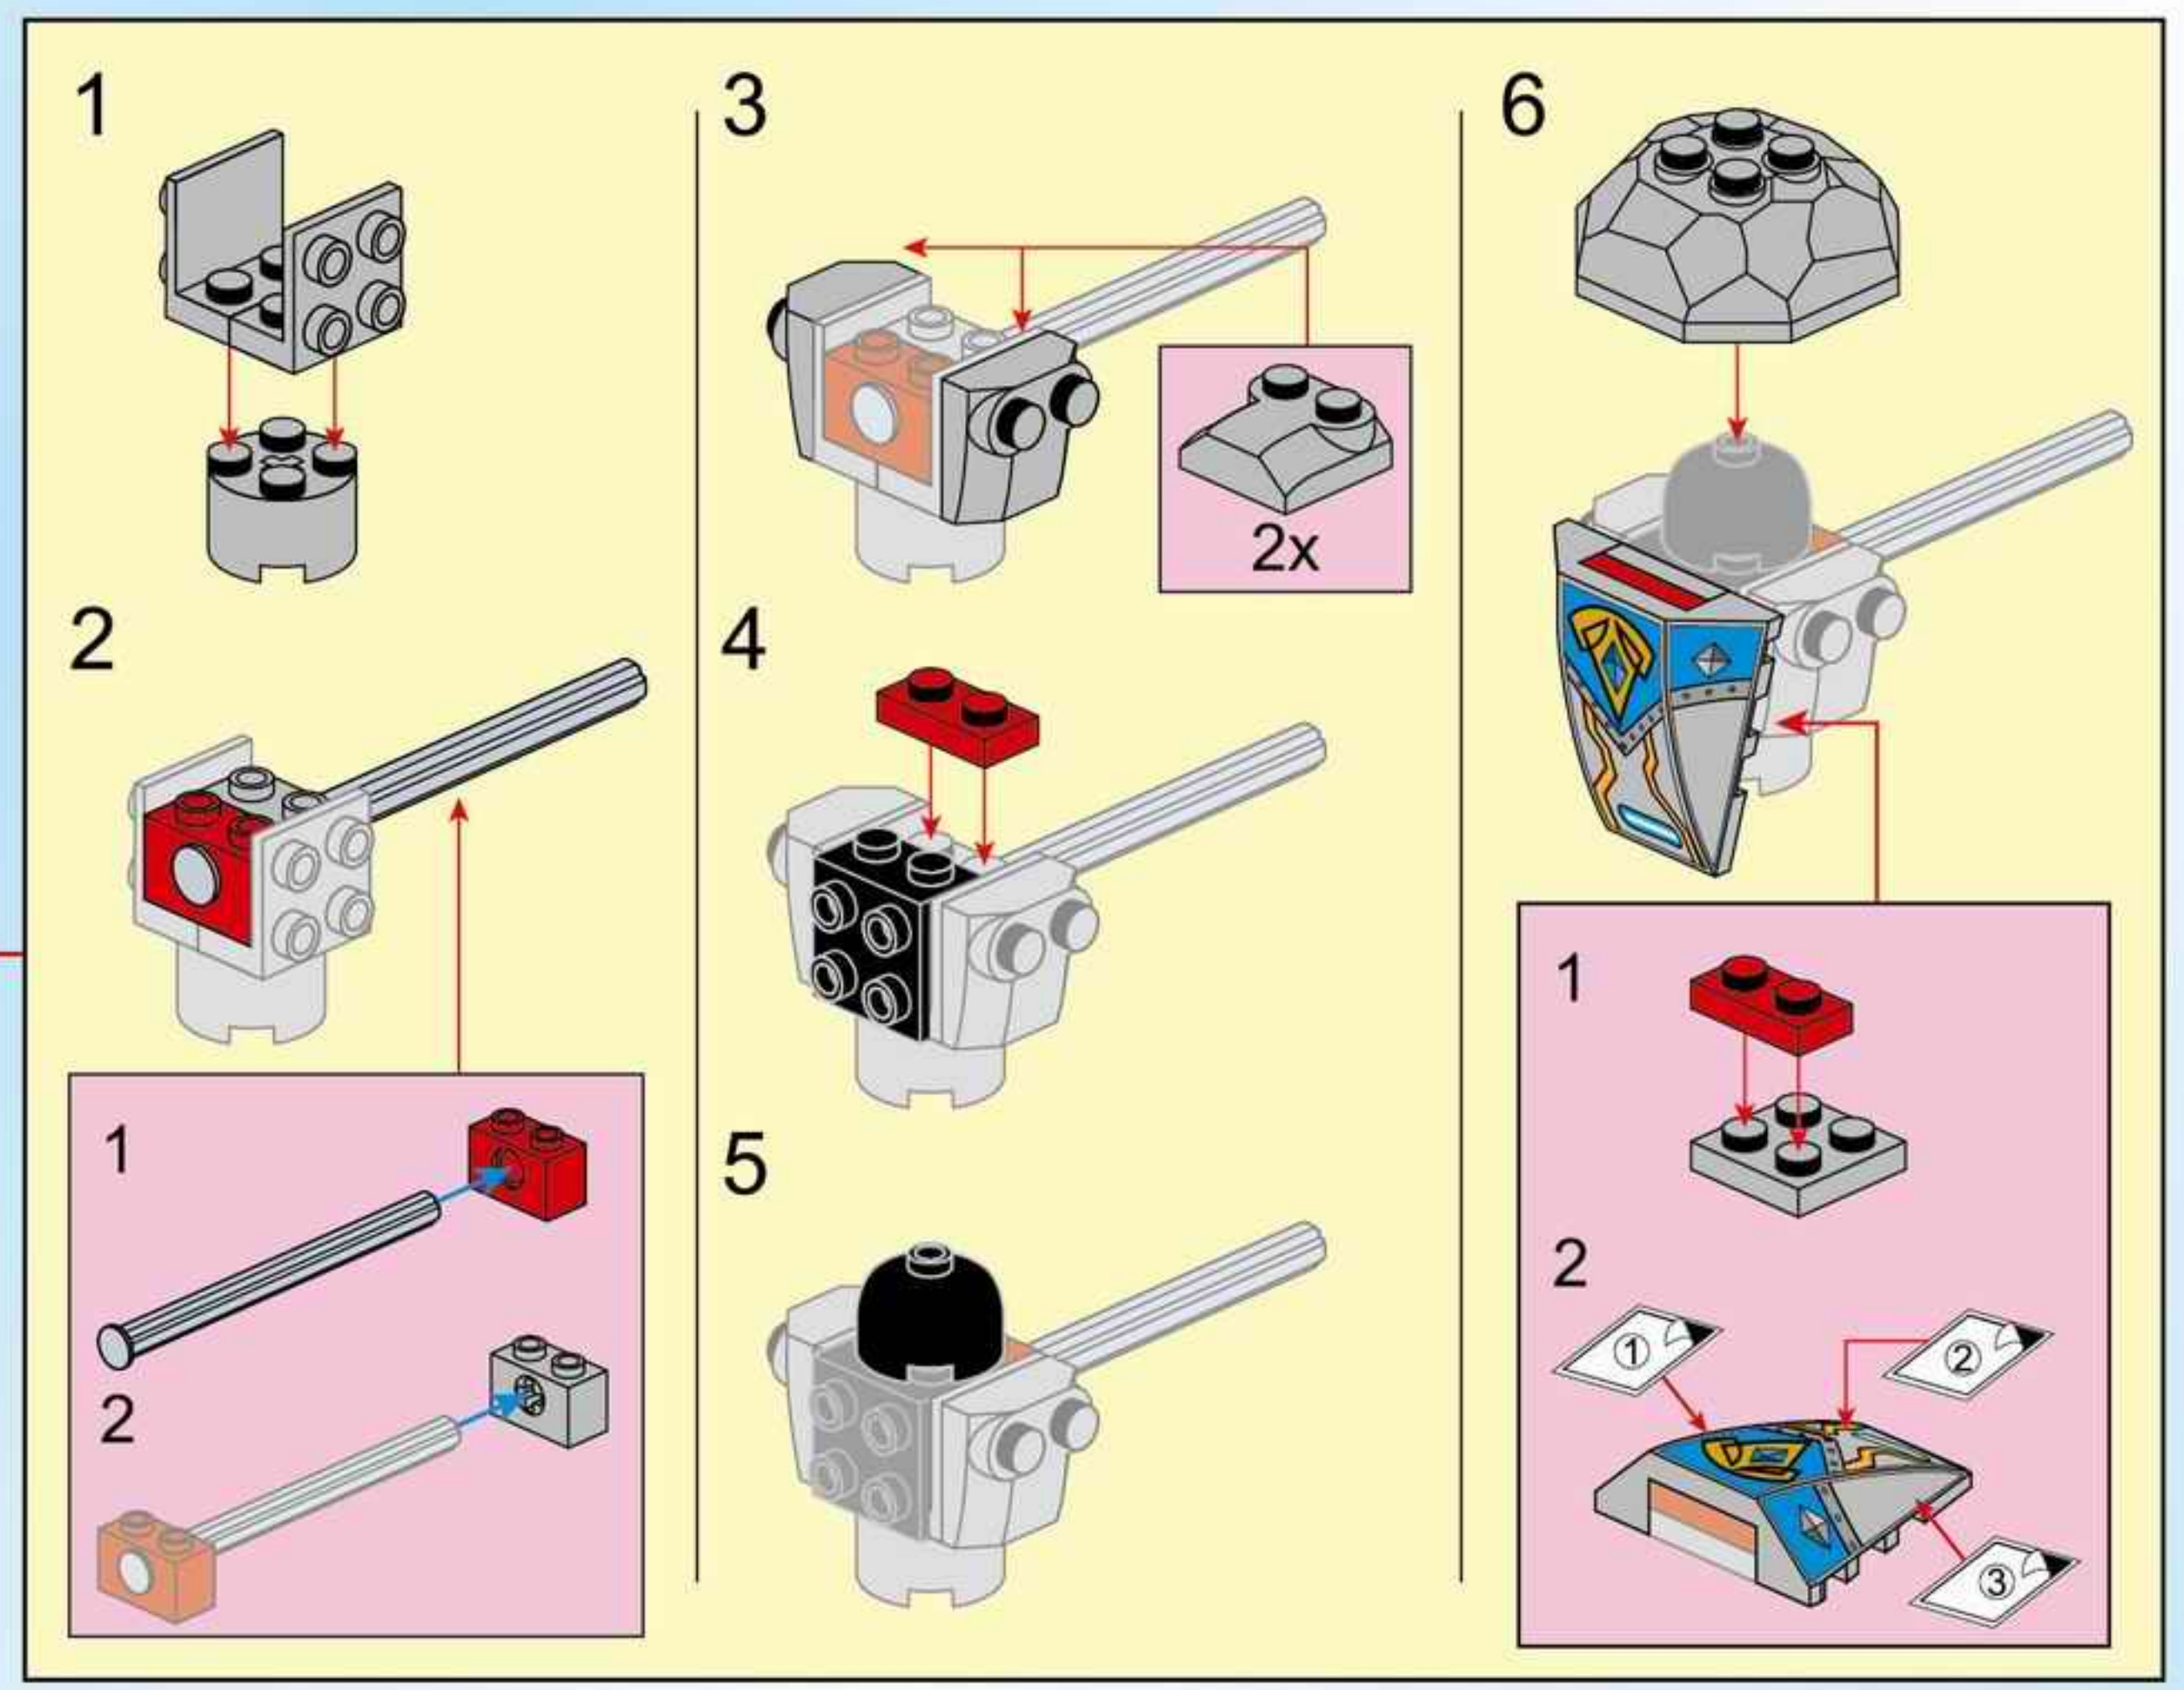

24

29

30

2x

24

29

The title logo for "THE WAR OF GLORY". It features a central shield with a white eagle with spread wings. The words "THE WAR OF GLORY" are written in a bold, golden, serif font across the shield. The entire logo is set against a blue and white background with a metallic, embossed appearance.