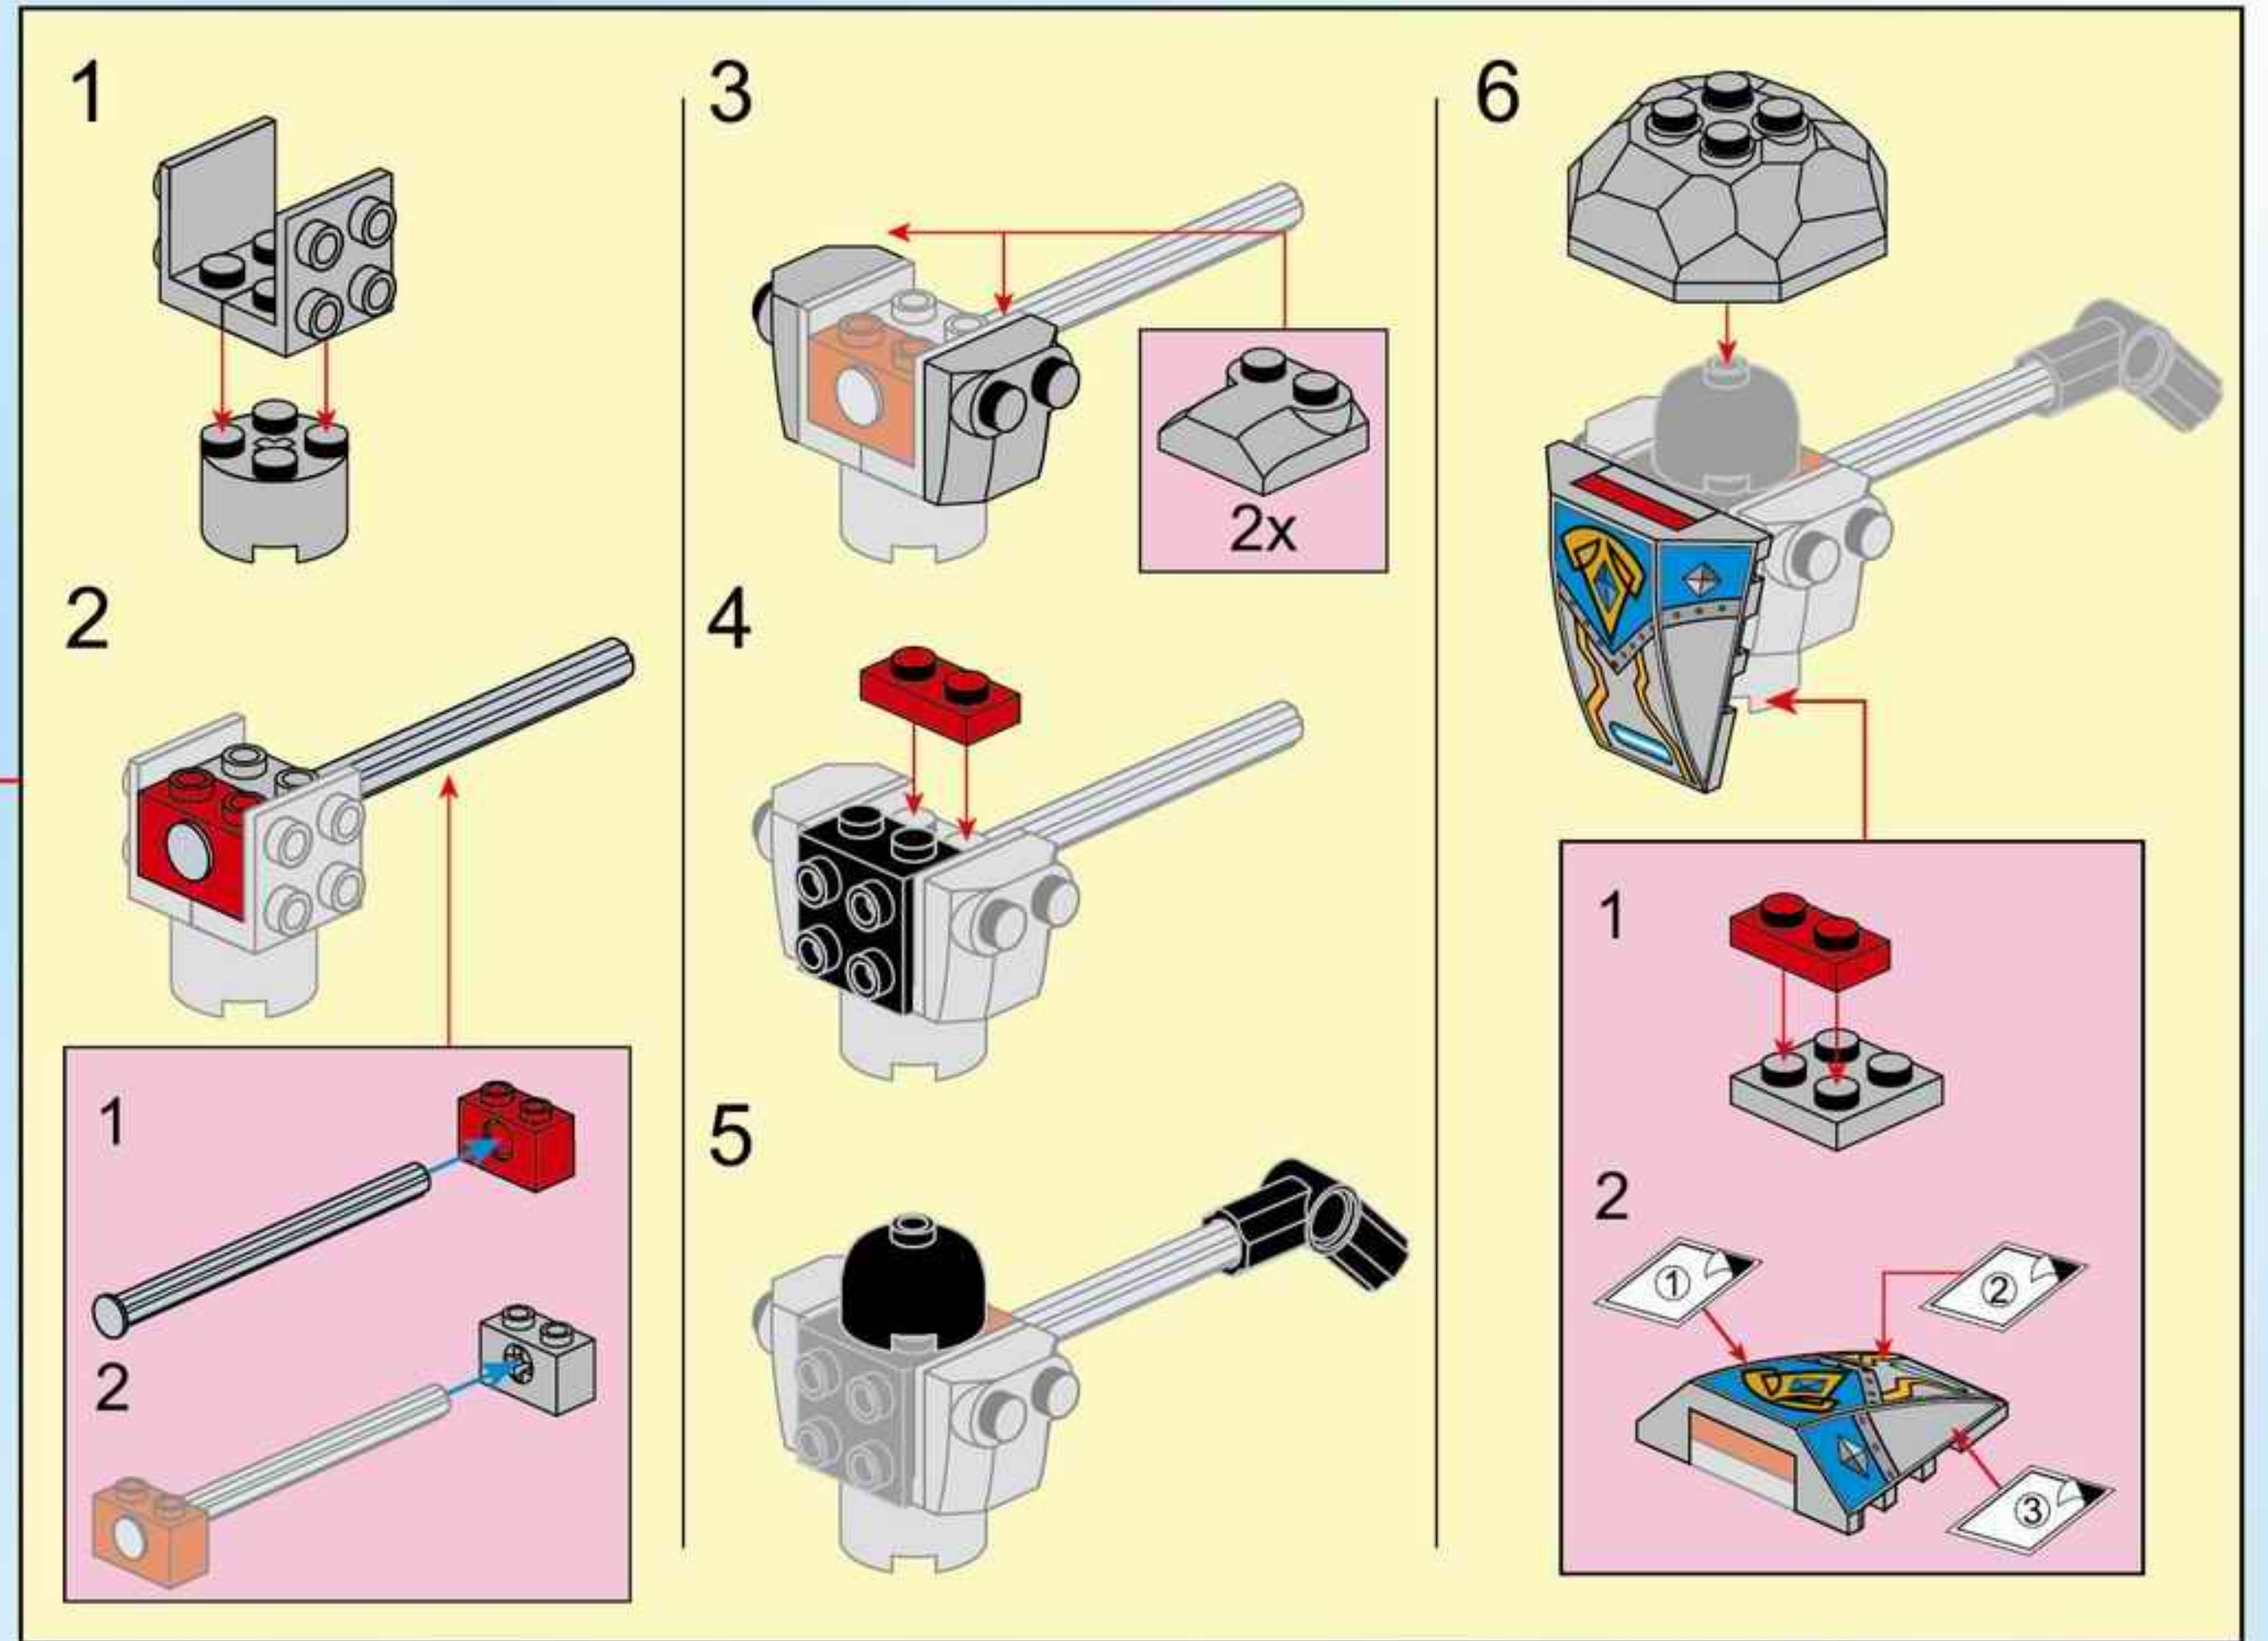

24

29

30

2x

24

29

The title logo for "THE WAR OF GLORY". It features a central shield with a white eagle with spread wings. The words "THE WAR OF GLORY" are written in a bold, golden, serif font across the shield. The entire logo is set against a blue and white background with a metallic, embossed appearance.