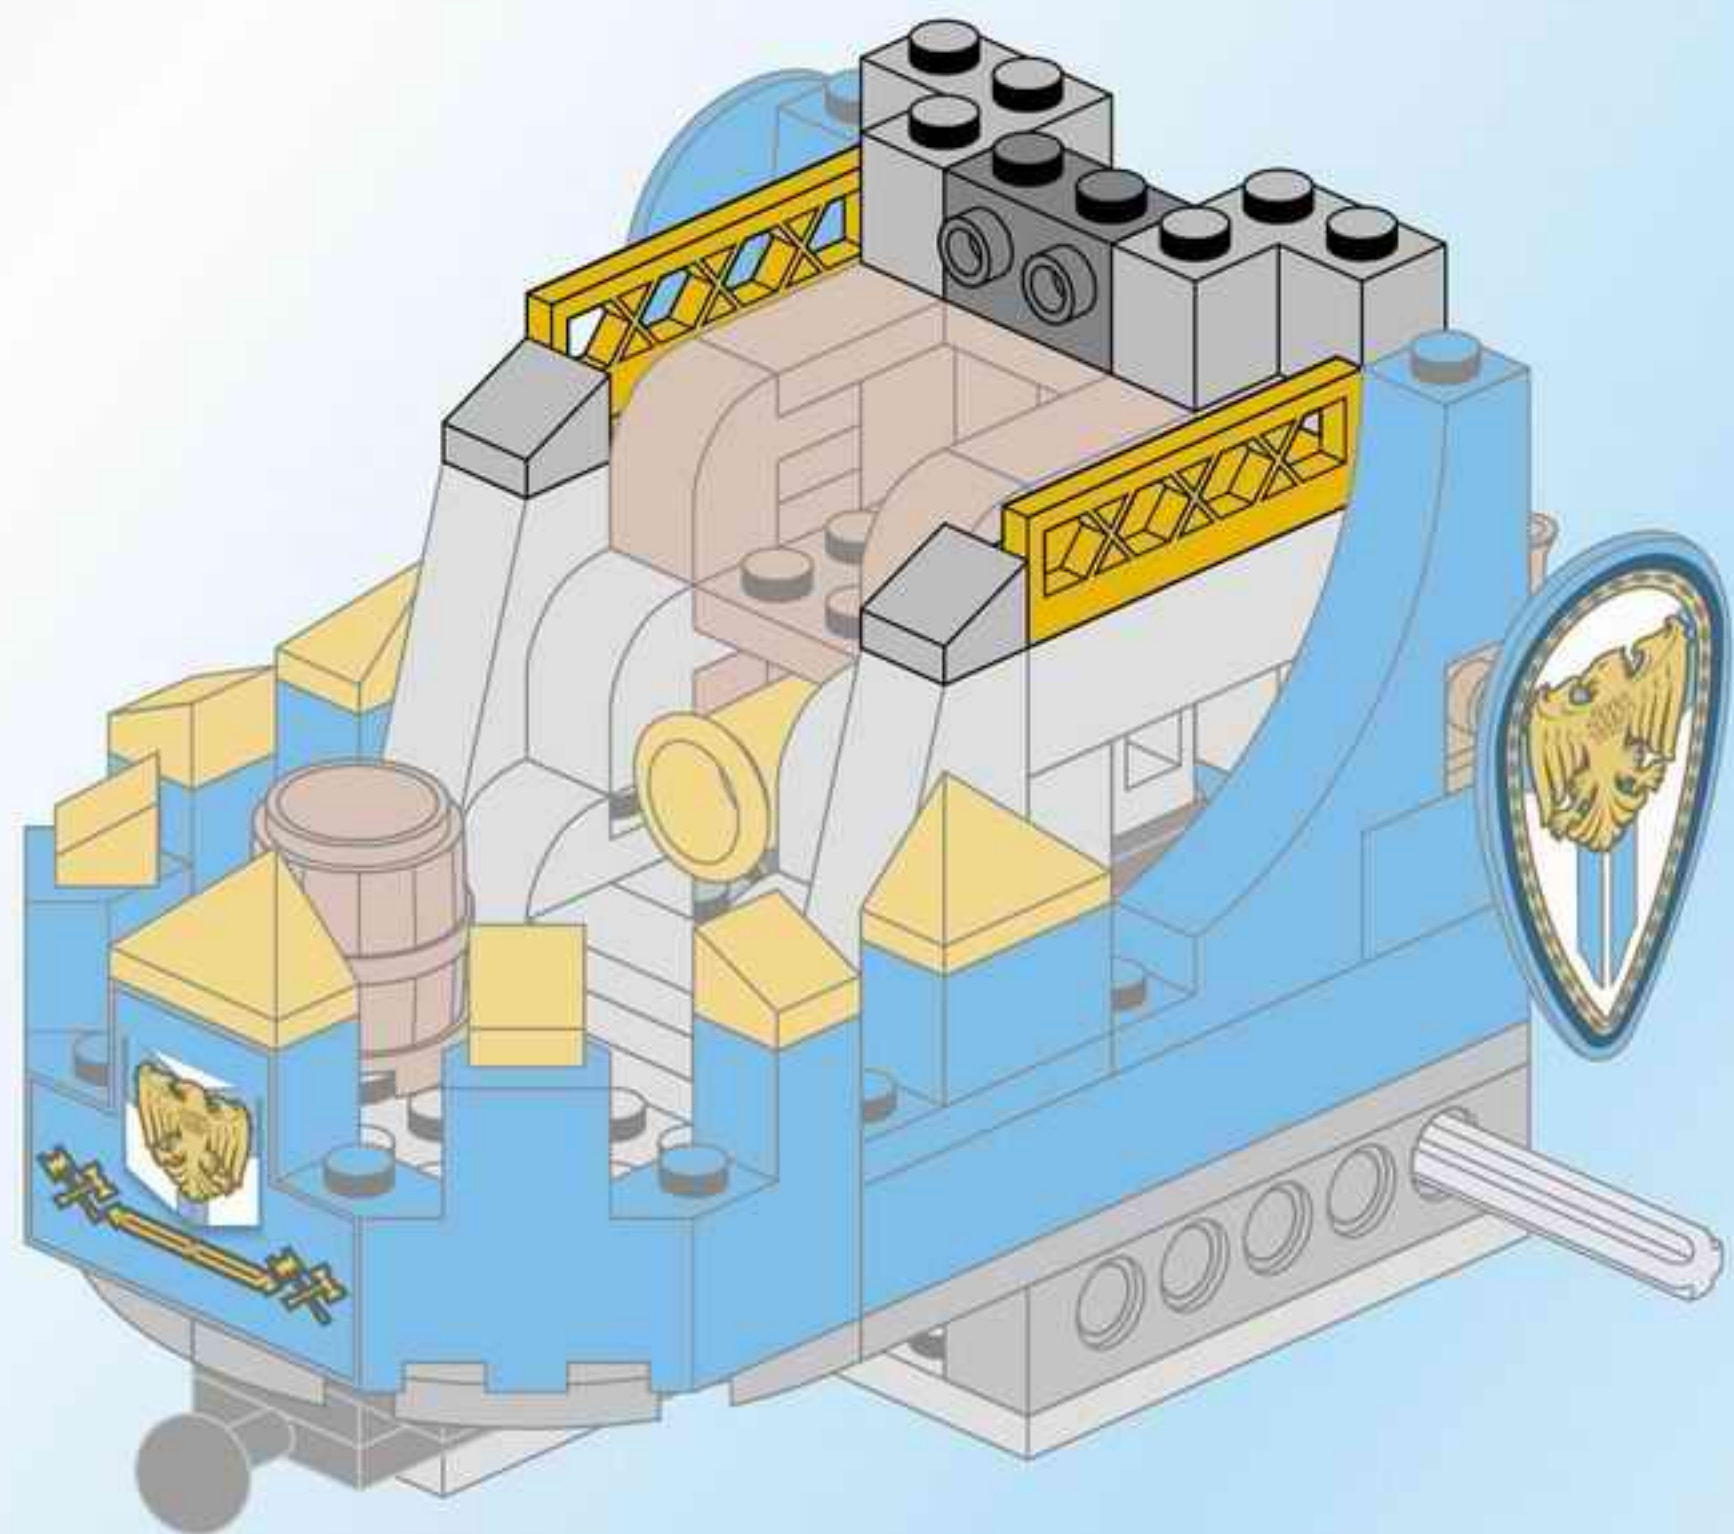

THE WAR OF GLORY

2310

AGES: 6+

Minifigs: x 3

PCS: 246

KING'S CHARIOT

8

9

10

11

12

14

15

16

17

18

24

29

30

2x

24

29

The title logo for "THE WAR OF GLORY". It features a central shield with a white eagle with spread wings. The words "THE WAR OF GLORY" are written in a bold, golden, serif font across the shield. The entire logo is set against a blue and white background with a metallic, embossed appearance.