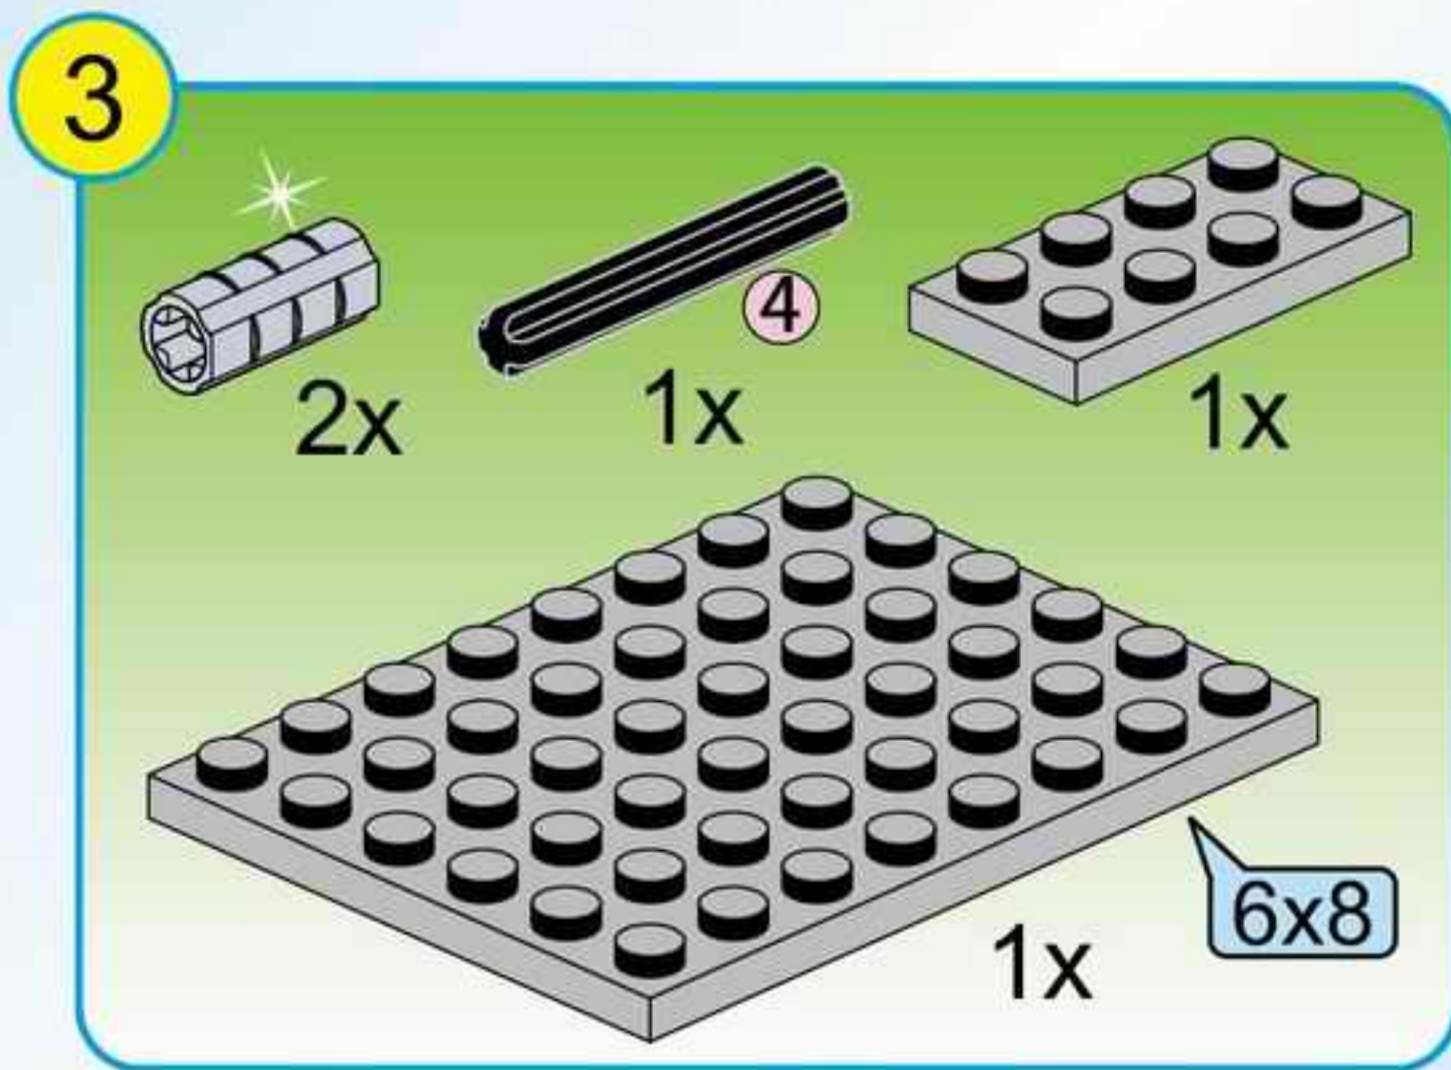

THE WAR OF GLORY

2310

AGES: 6+

Minifigs: x 3

PCS: 246

KING'S CHARIOT

8

9

10

11

12

14

15

16

17

18

24

29

30

2x

24

29

The title logo for "THE WAR OF GLORY". It features a central shield with a white eagle with spread wings. The words "THE WAR OF GLORY" are written in a bold, golden, serif font across the shield. The entire logo is set against a blue and white background with a metallic, embossed appearance.