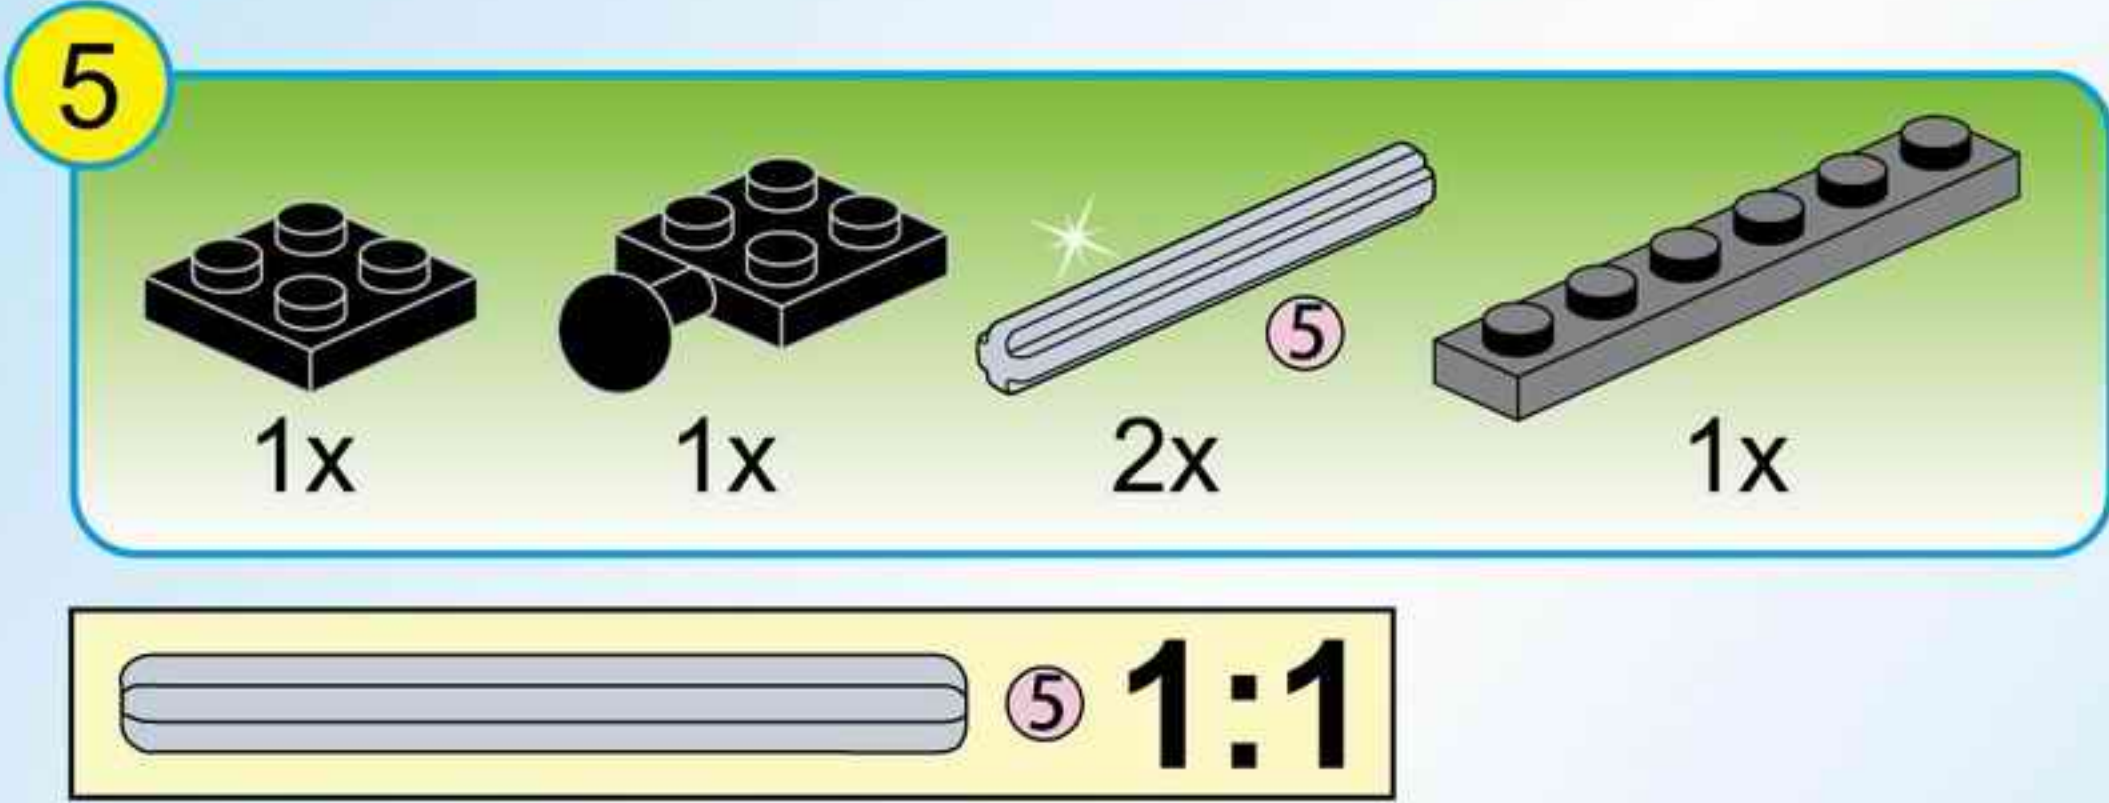

THE WAR OF GLORY

2310

AGES: 6+

Minifigs: x 3

PCS: 246

KING'S CHARIOT

8

9