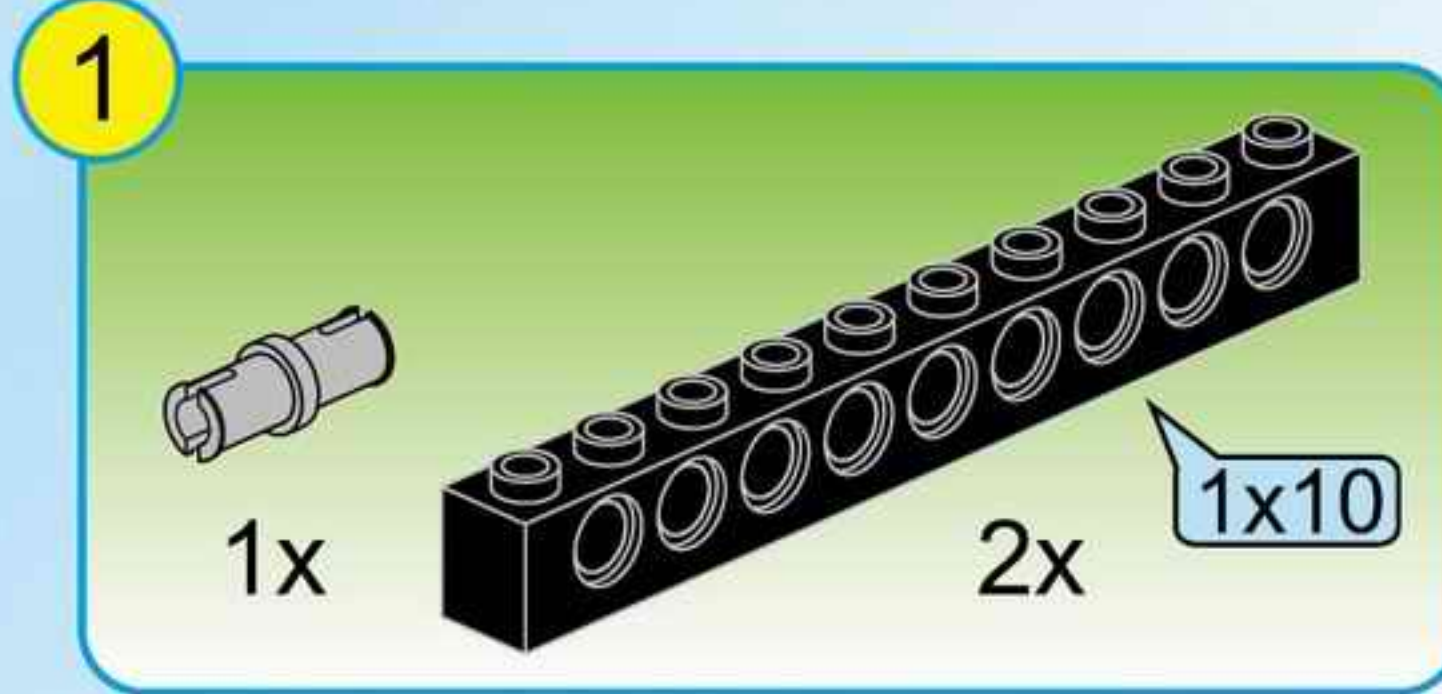

THE WAR OF GLORY

2310

AGES: 6+

Minifigs: x 3

PCS: 246

KING'S CHARIOT

8

9