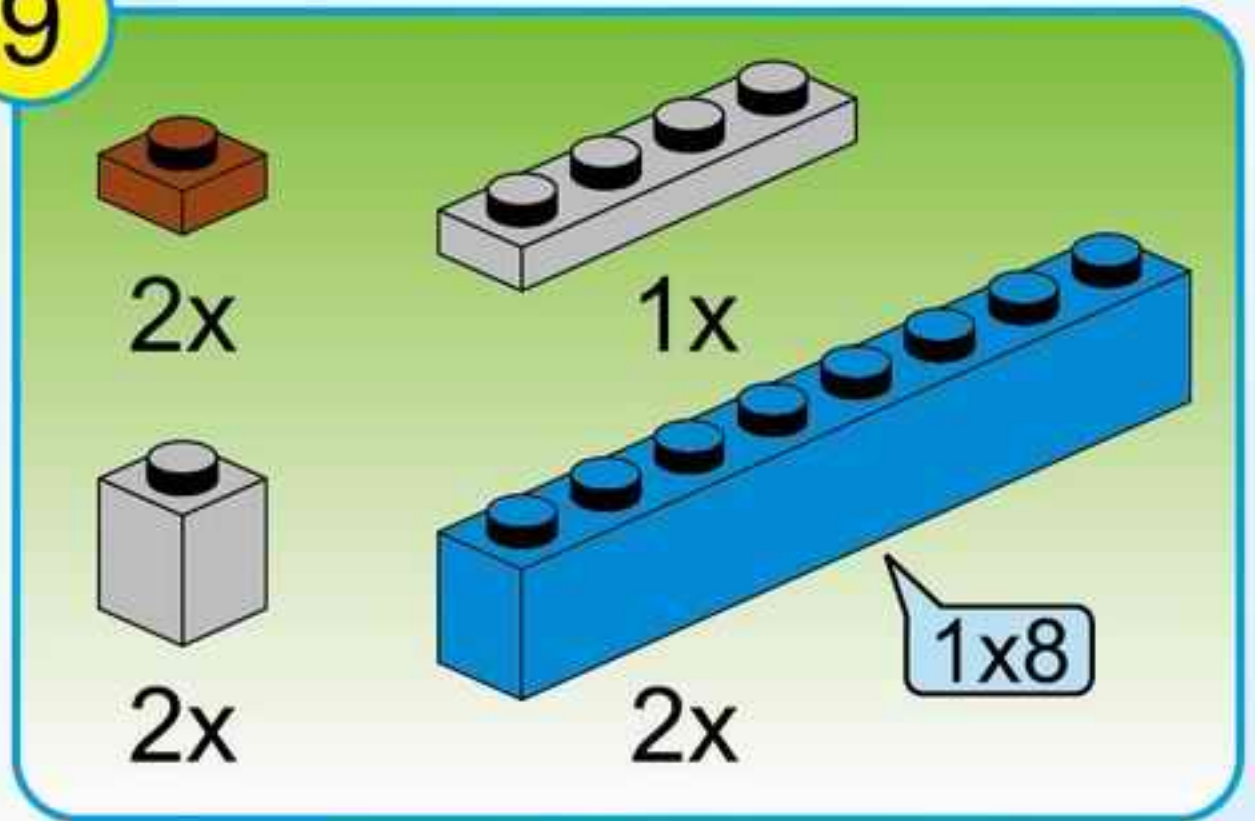

THE WAR OF GLORY

2310

AGES: 6+

Minifigs: x 3

PCS: 246

KING'S CHARIOT

8

9

20

21

1x

1x

6

1x

6

1:1

24

29

30

2x

24

29

The title logo for "THE WAR OF GLORY". It features a central shield with a white eagle with spread wings. The words "THE WAR OF GLORY" are written in a bold, golden, serif font across the shield. The entire logo is set against a blue and white background with a metallic, embossed appearance.