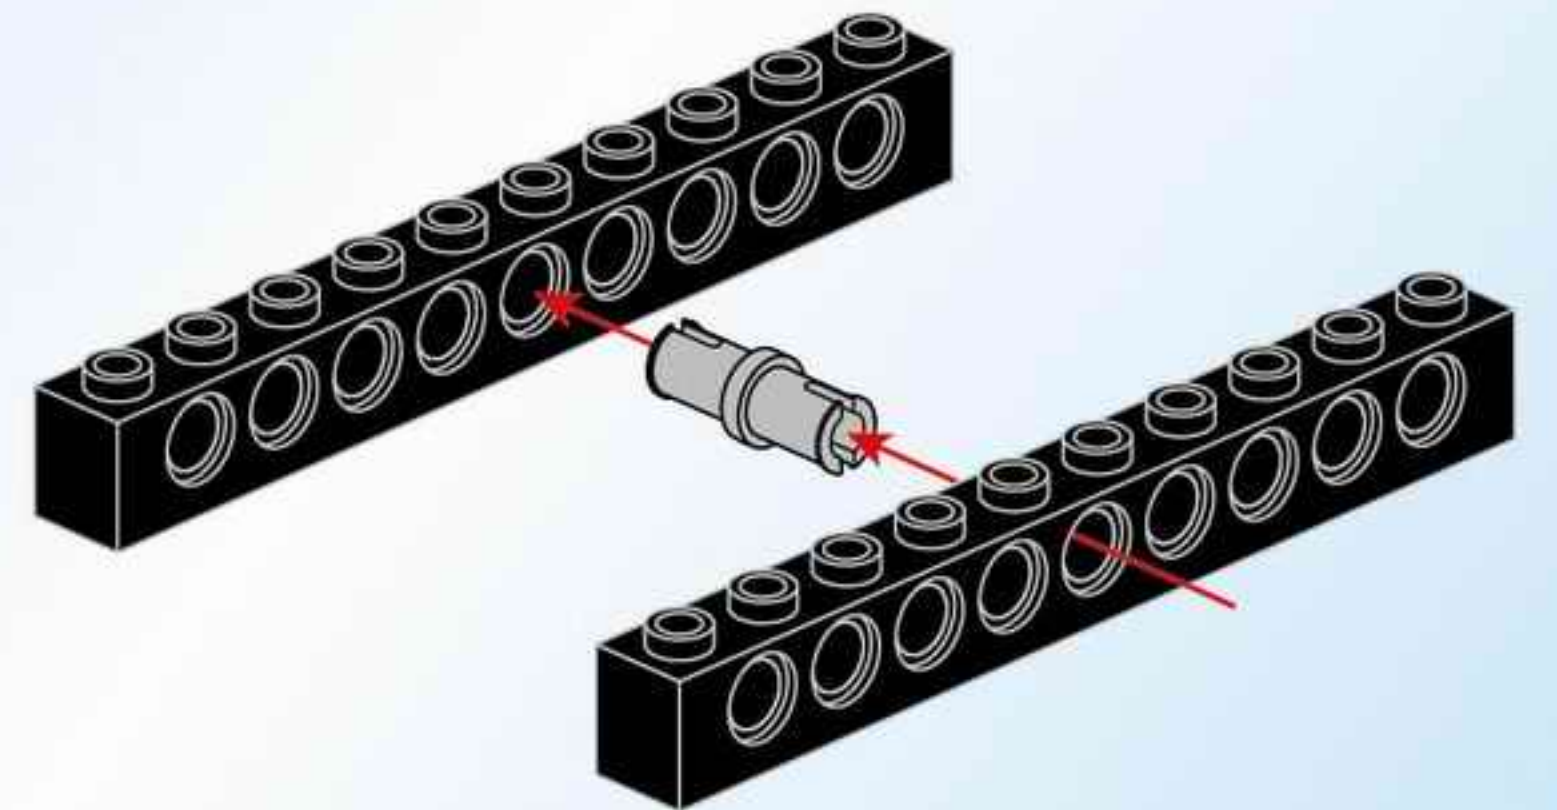

THE WAR OF GLORY

2310

AGES: 6+

Minifigs: x 3

PCS: 246

KING'S CHARIOT

8

9