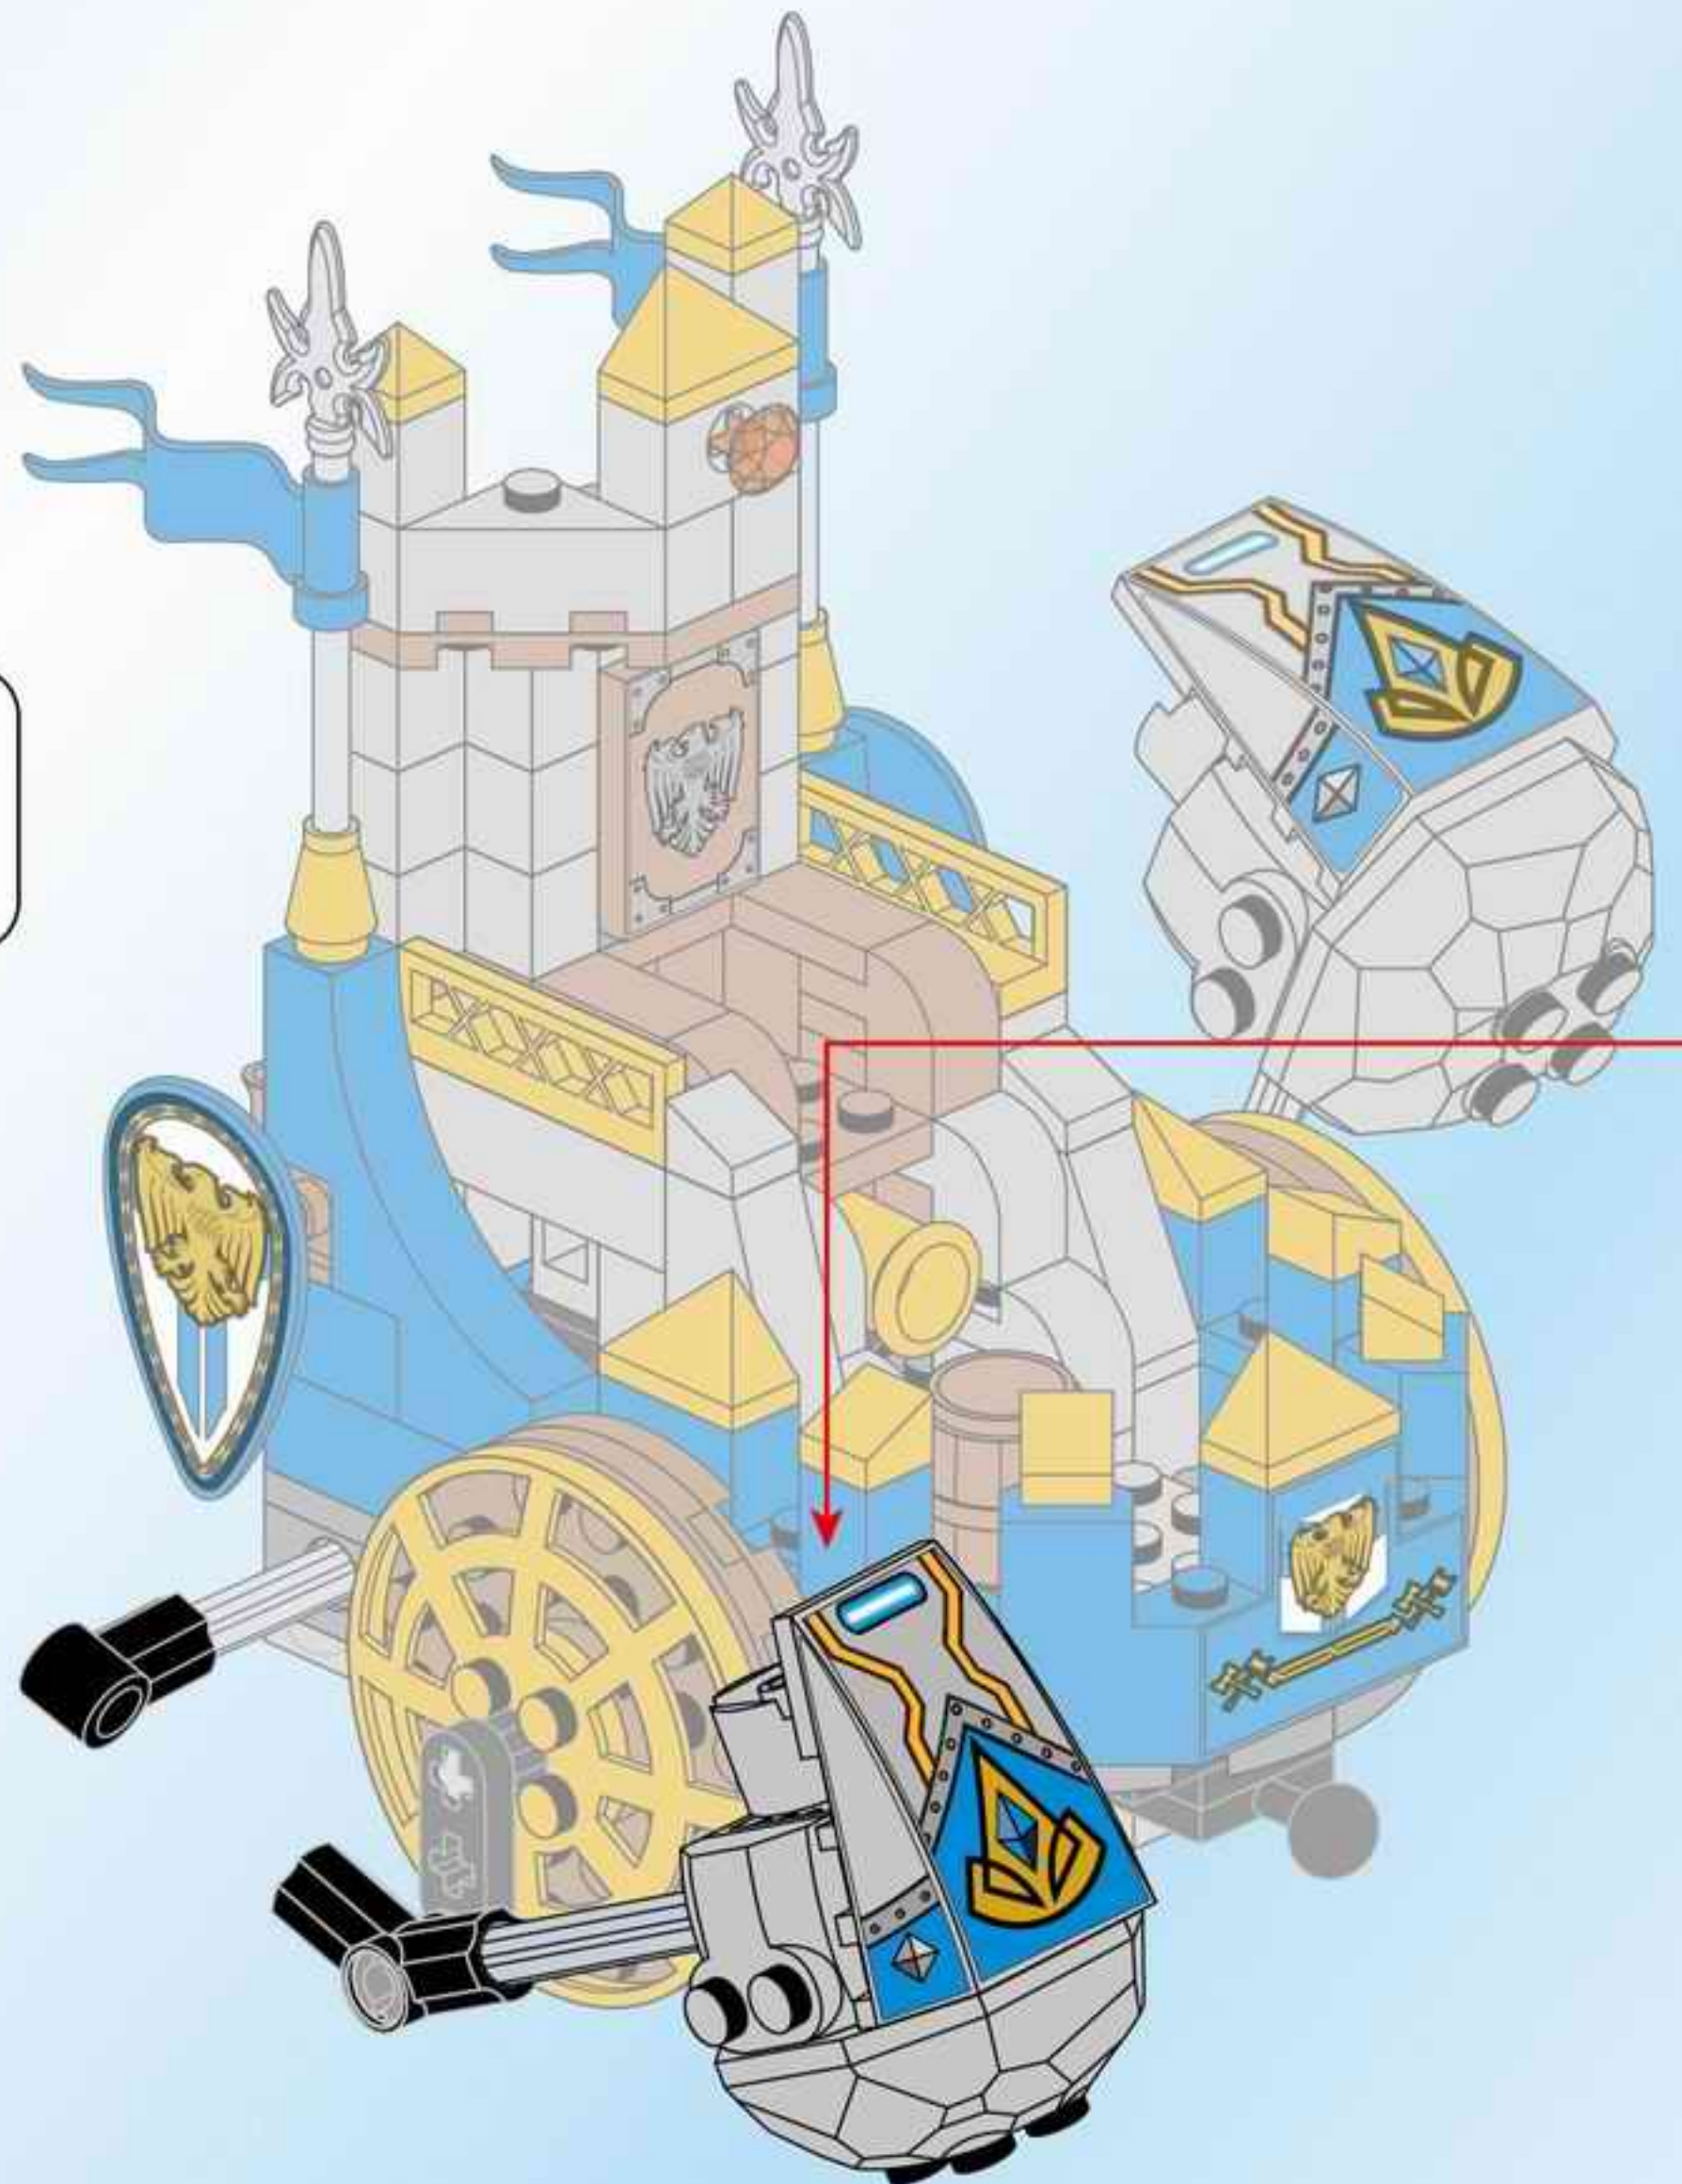

THE WAR OF GLORY

2310

AGES: 6+

Minifigs: x 3

PCS: 246

KING'S CHARIOT

8

9

10

11

12

14

15

16

17

18

24

29

30

2x

24

29

The title logo for "THE WAR OF GLORY". It features a central shield with a white eagle with spread wings. The words "THE WAR OF GLORY" are written in a bold, golden, serif font across the shield. The entire logo is set against a blue and white background with a metallic, embossed appearance.