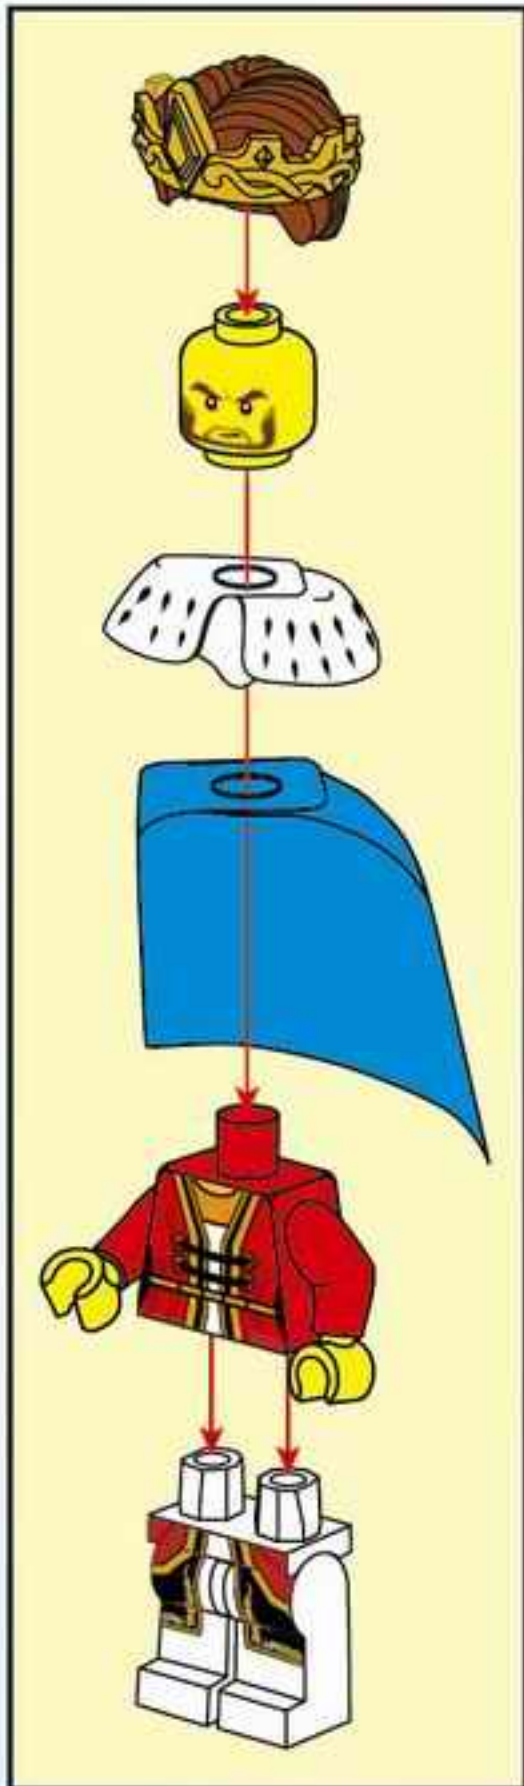

THE WAR OF GLORY

2310

AGES: 6+

Minifigs: x 3

PCS: 246

KING'S CHARIOT

8

9

10

11

12

14

15

16

17

18

24

29

30

2x

24

29

The title logo for "THE WAR OF GLORY". It features a central shield with a white eagle with spread wings. The words "THE WAR OF GLORY" are written in a bold, golden, serif font across the shield. The entire logo is set against a blue and white background with a metallic, embossed appearance.