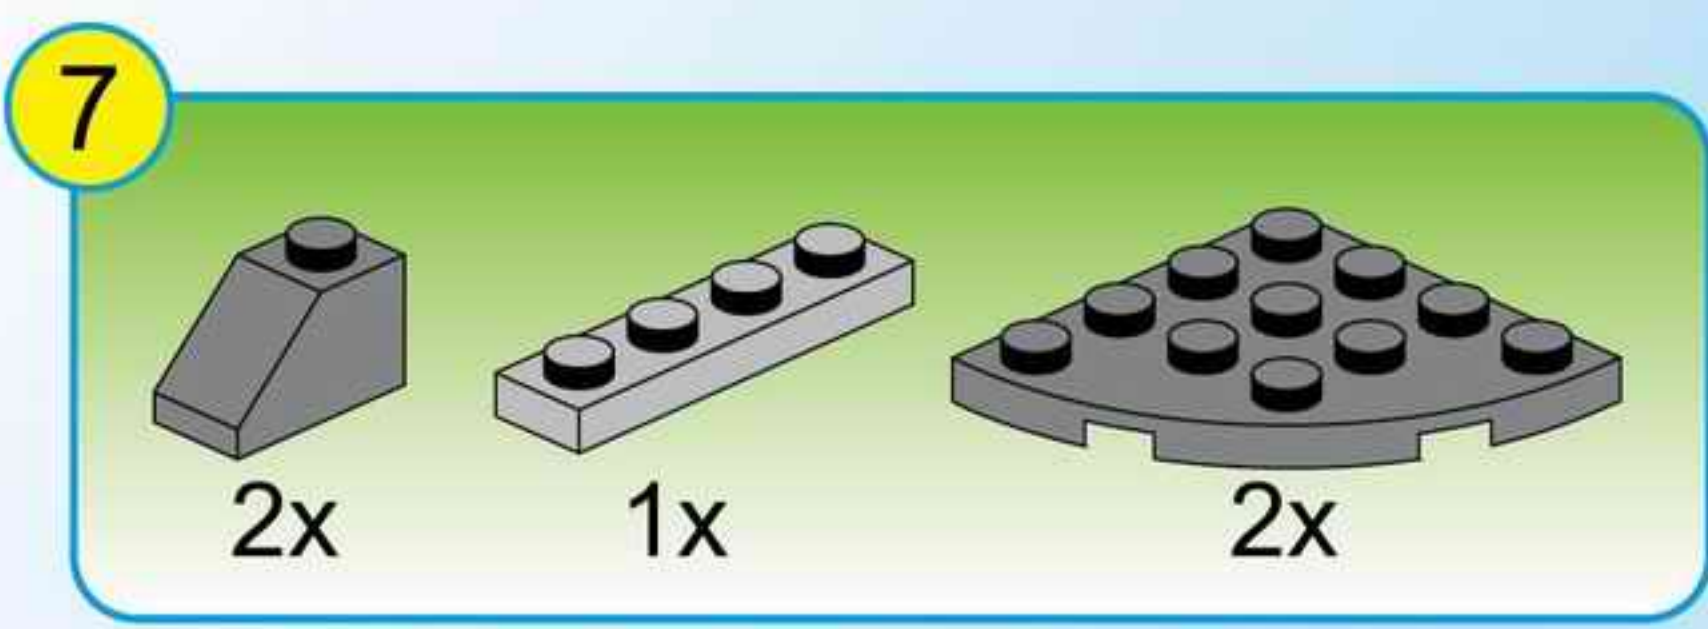

THE WAR OF GLORY

2310

AGES: 6+

Minifigs: x 3

PCS: 246

KING'S CHARIOT

8

9