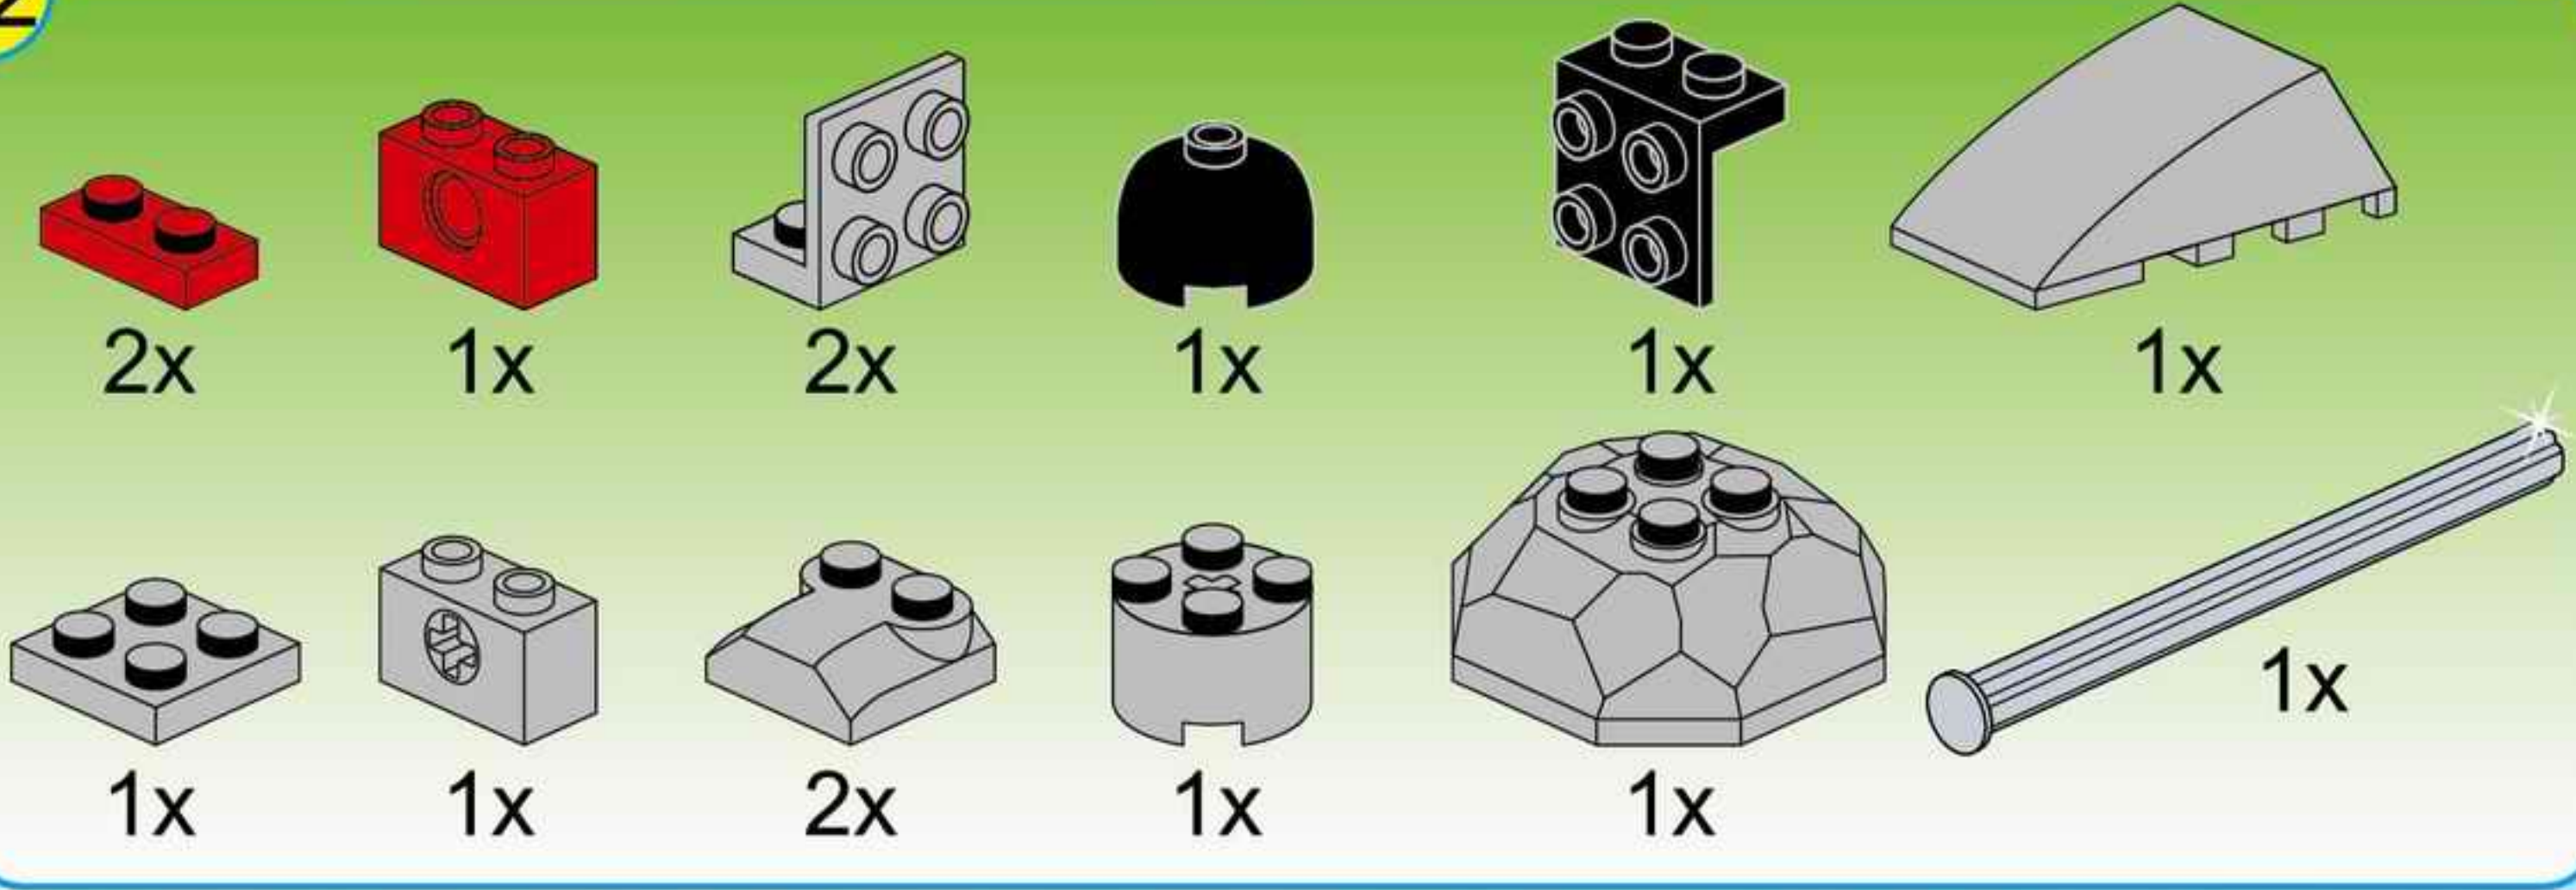

24

29

30

2x

24

29

The title logo for "THE WAR OF GLORY". It features a central shield with a white eagle with spread wings. The words "THE WAR OF GLORY" are written in a bold, golden, serif font across the shield. The entire logo is set against a blue and white background with a metallic, embossed appearance.