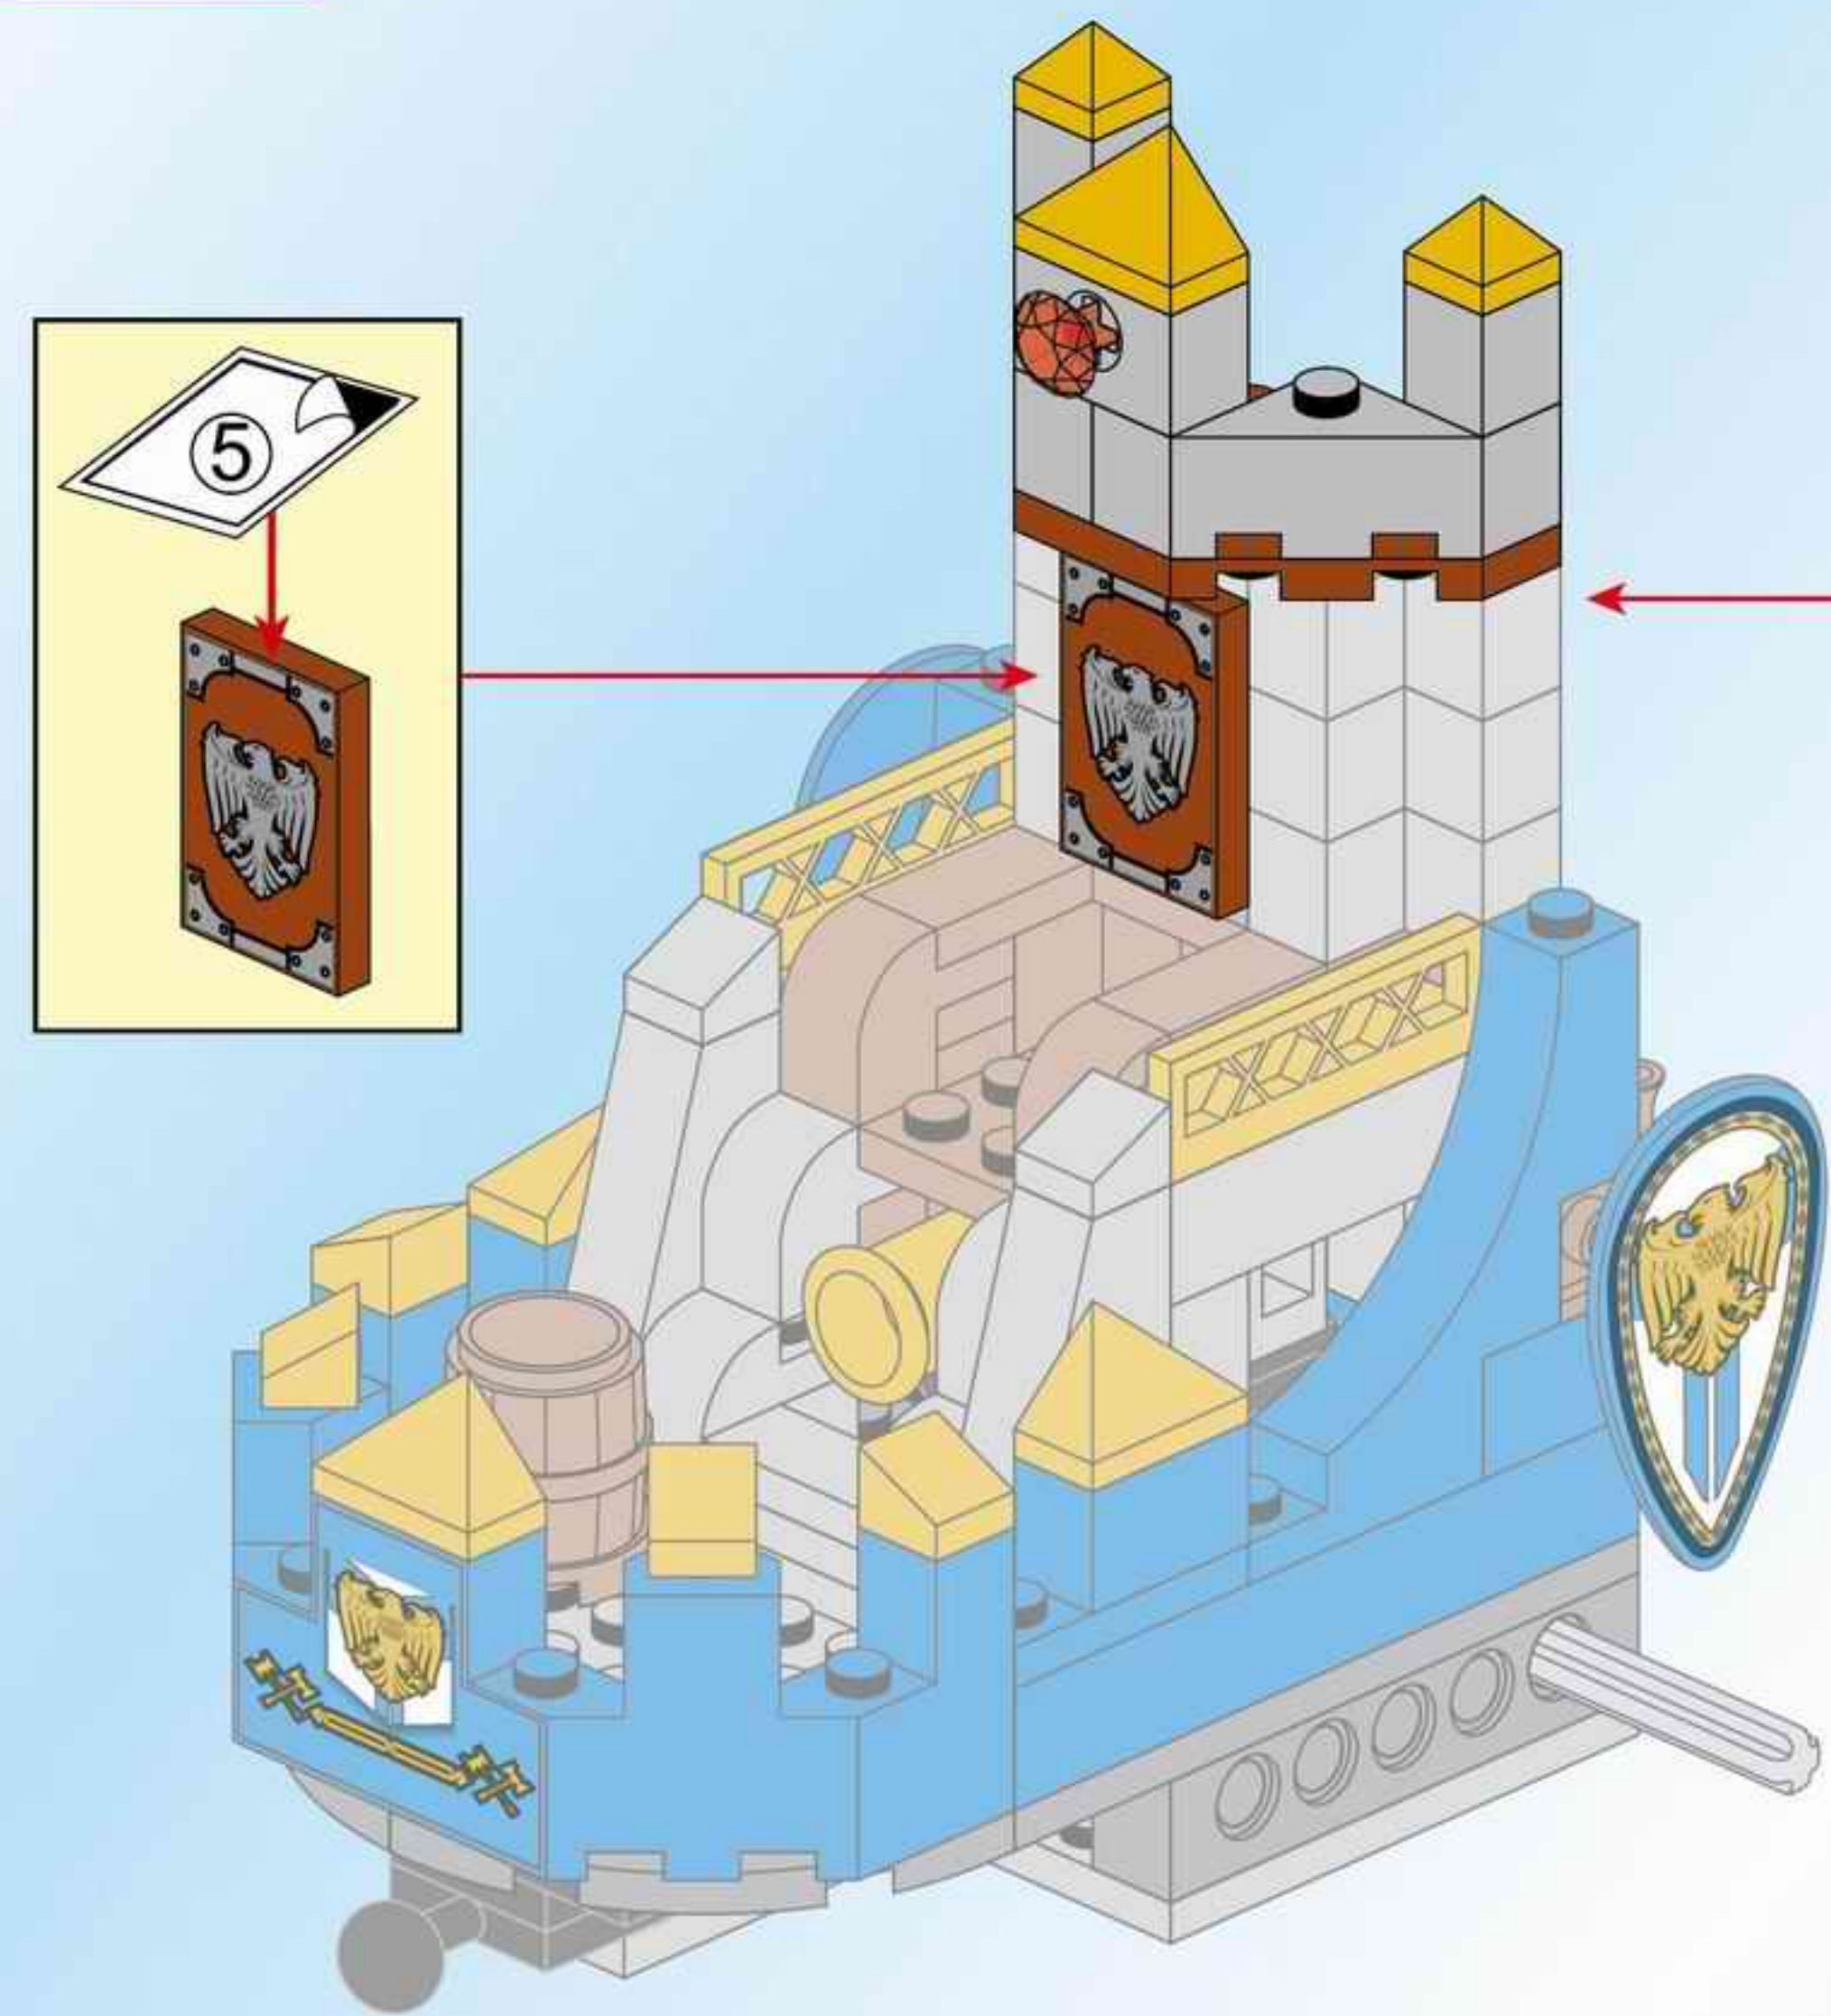

THE WAR OF GLORY

2310

AGES: 6+

Minifigs: x 3

PCS: 246

KING'S CHARIOT

8

9

10

11

12

14

15

16

17

18