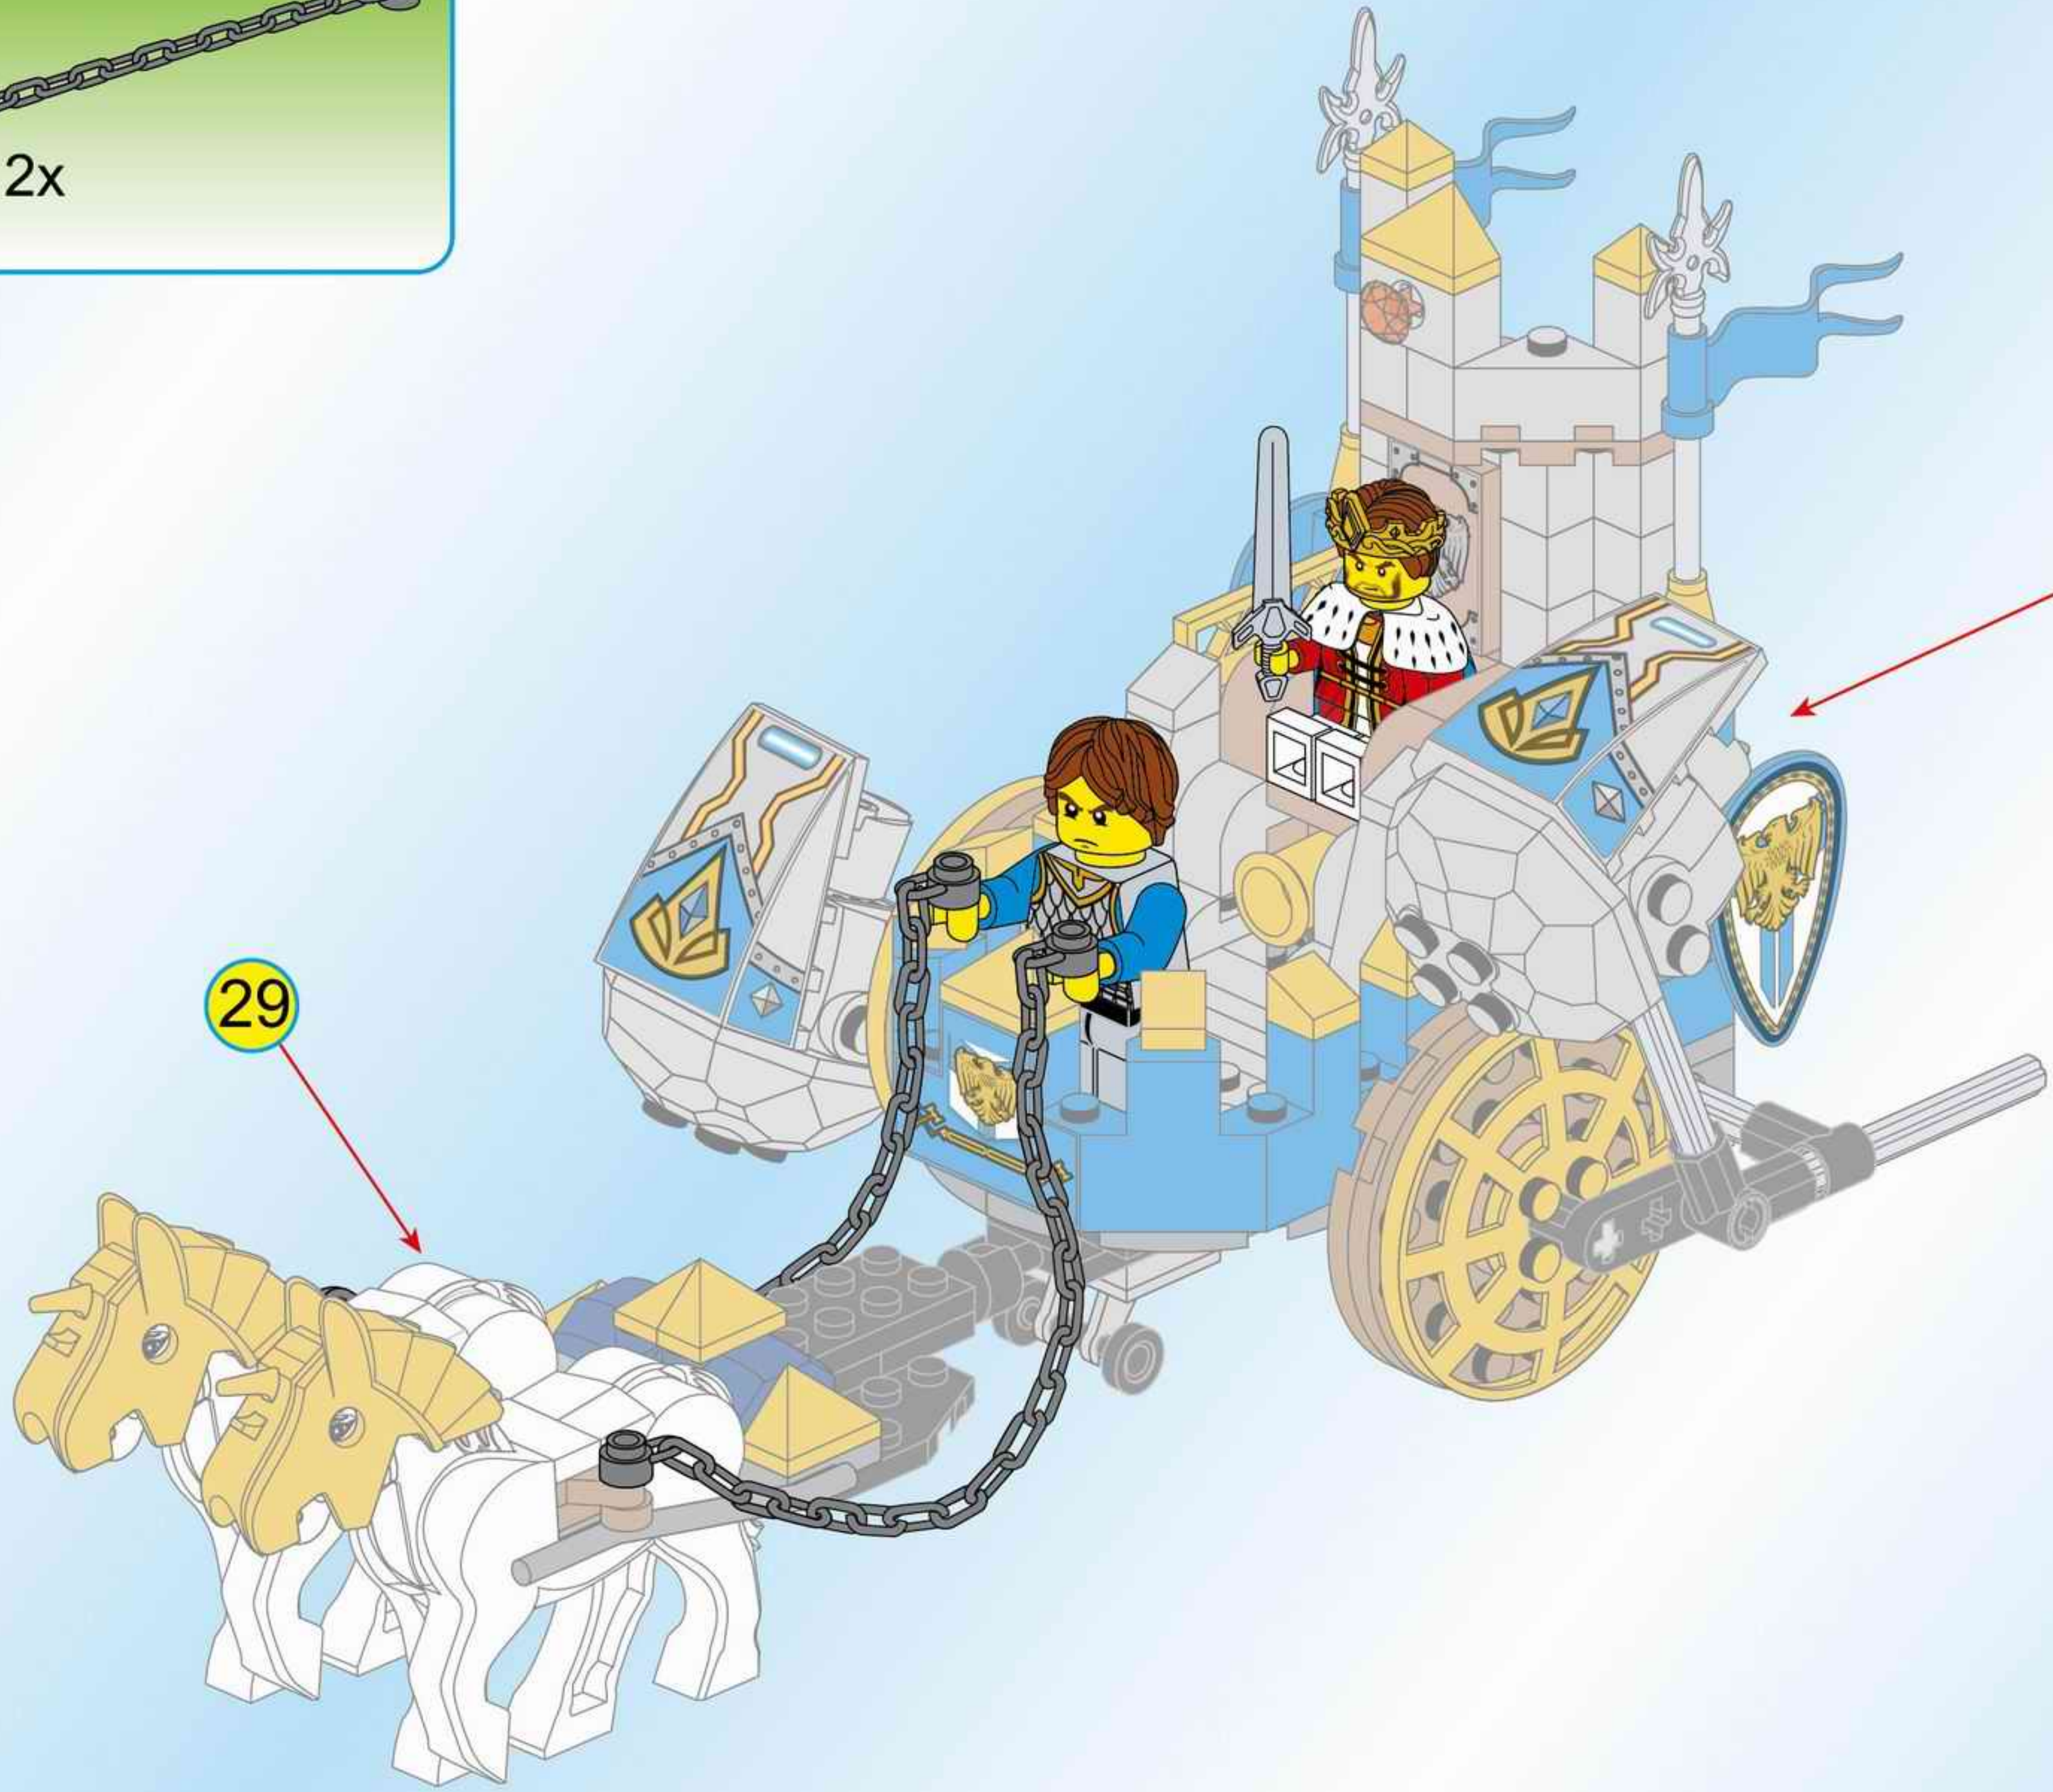

THE WAR OF GLORY

2310

AGES: 6+

Minifigs: x 3

PCS: 246

KING'S CHARIOT

8

9

10

11

12

14

15

16

17

18

24

29

30

2x

24

29

The title logo for "THE WAR OF GLORY". It features a central shield with a white eagle with spread wings. The words "THE WAR OF GLORY" are written in a bold, golden, serif font across the shield. The entire logo is set against a blue and white background with a metallic, embossed appearance.