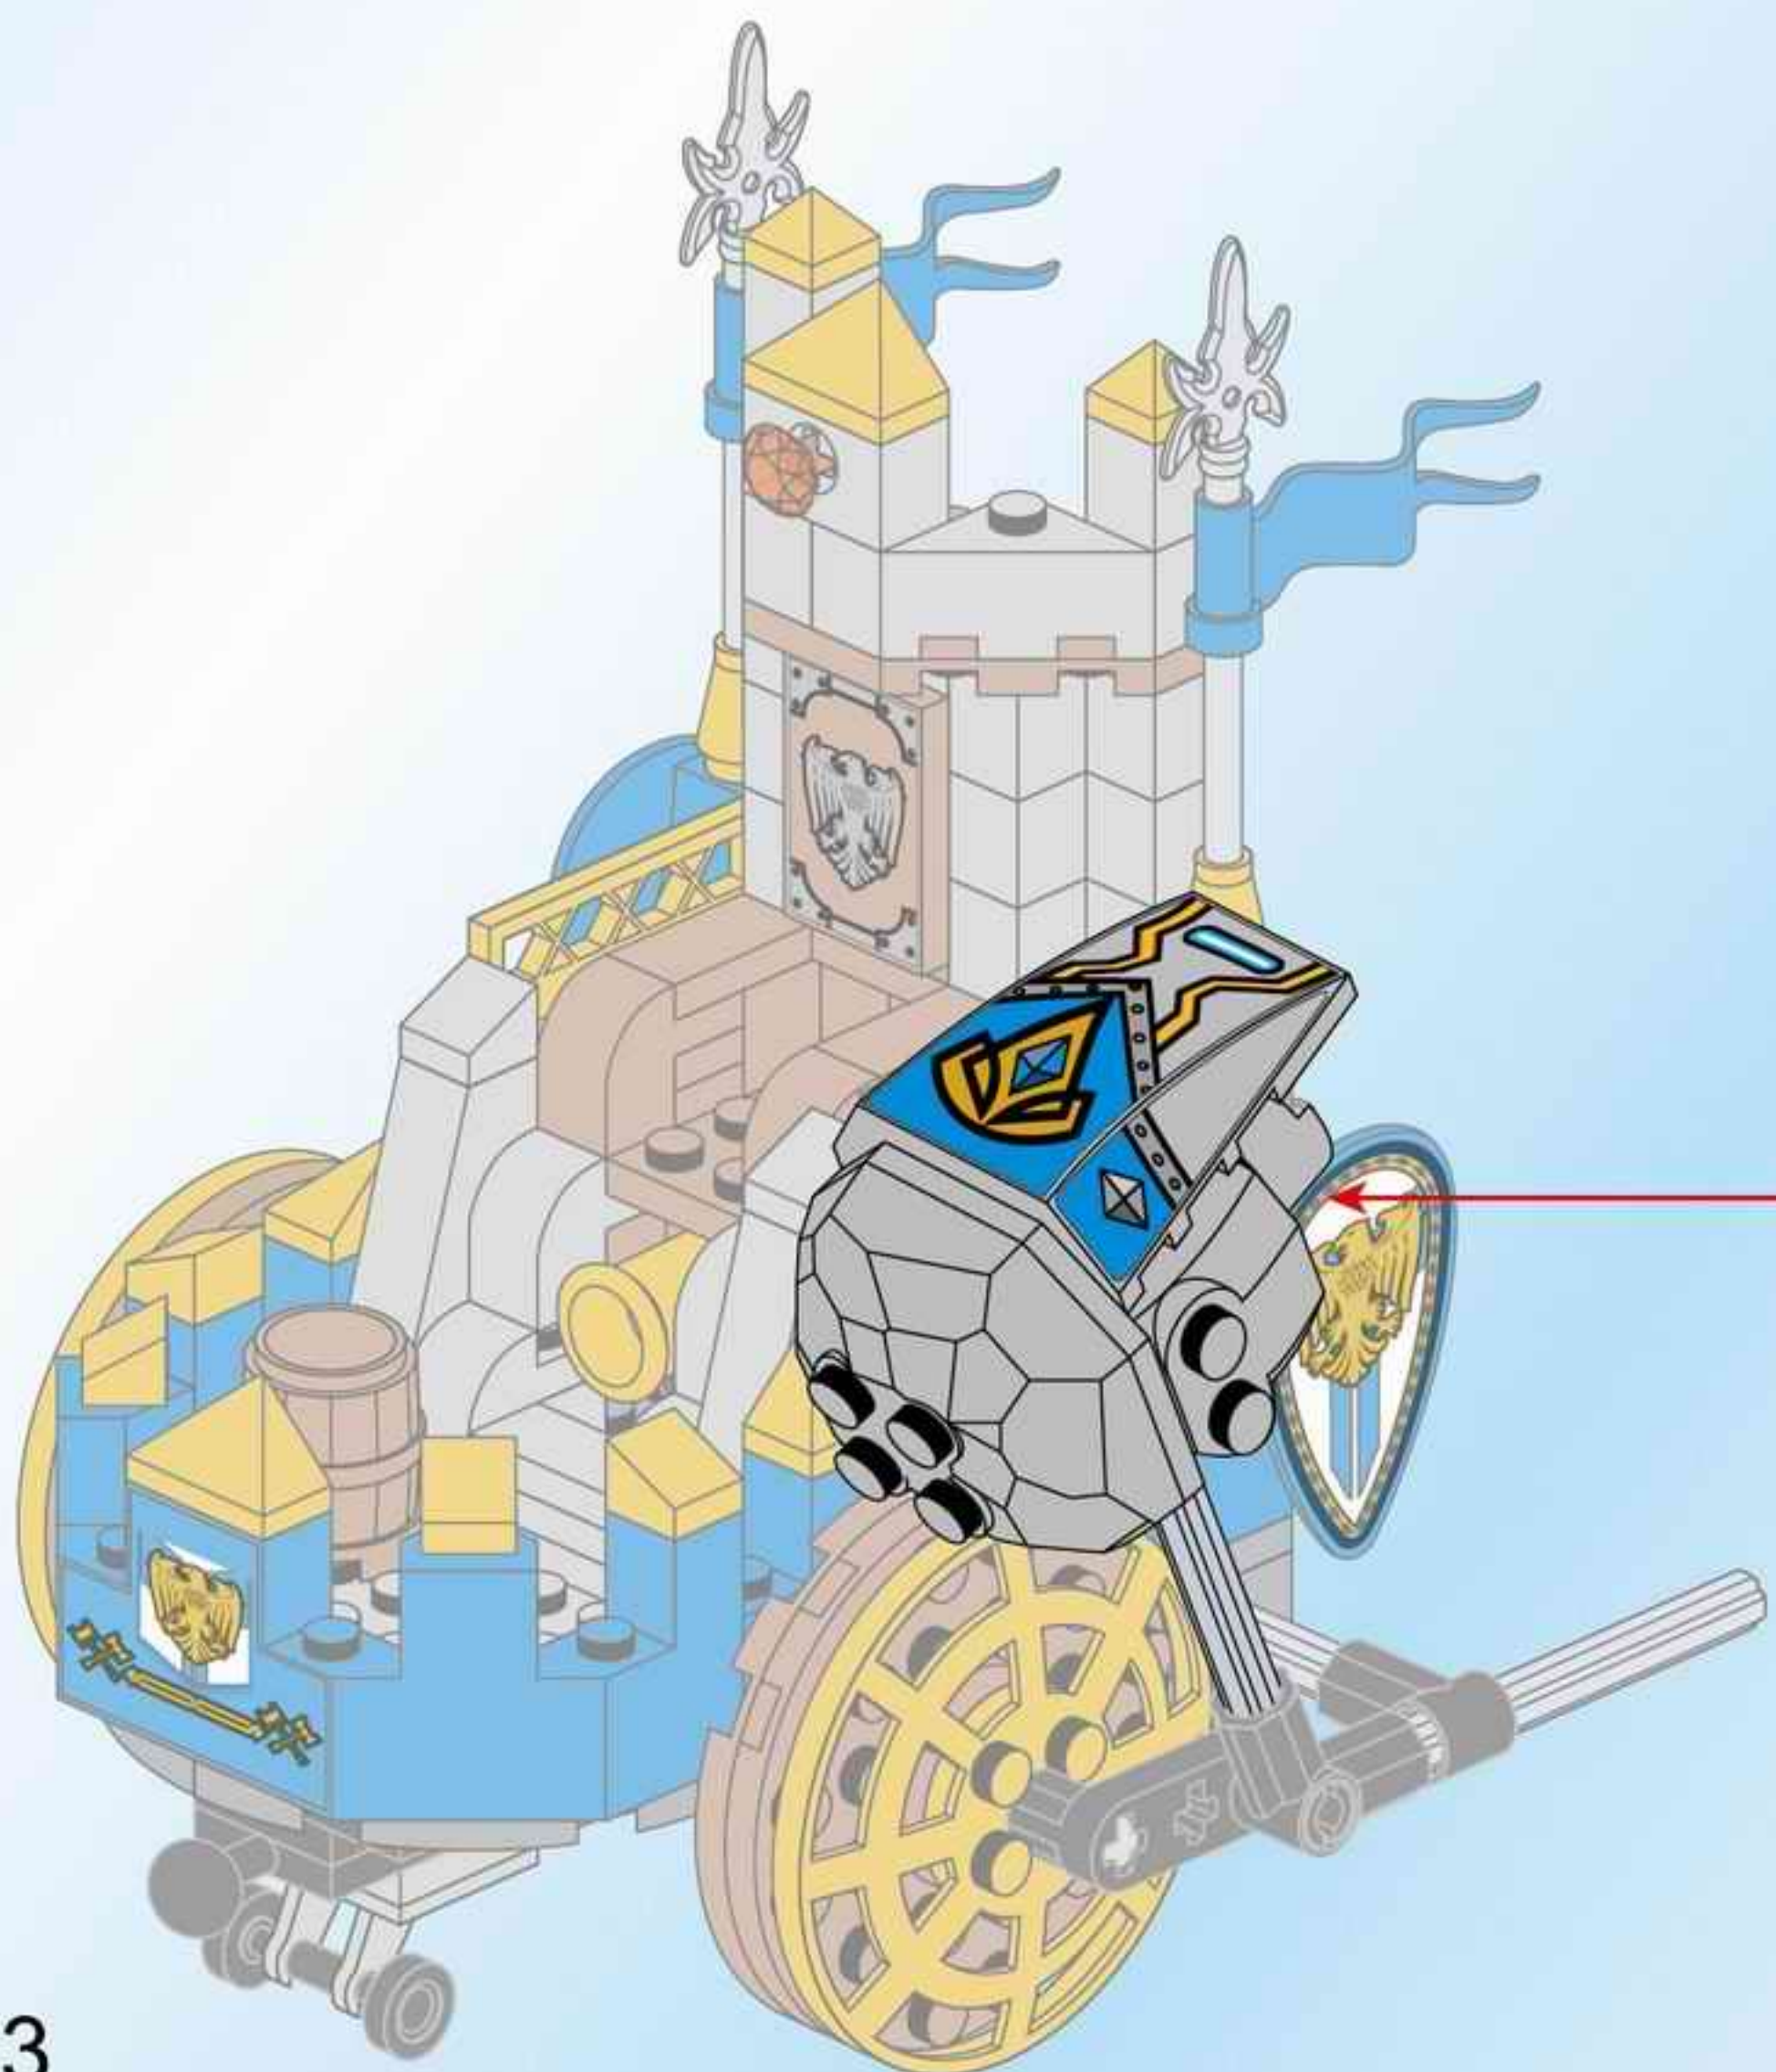

THE WAR OF GLORY

2310

AGES: 6+

Minifigs: x 3

PCS: 246

KING'S CHARIOT

8

9

10

11

12

14

15

16

17

18

20

21

1x

1x

6

1x

6

1:1

24

29

30

2x

24

29

The title logo for "THE WAR OF GLORY". It features a central shield with a white eagle with spread wings. The words "THE WAR OF GLORY" are written in a bold, golden, serif font across the shield. The entire logo is set against a blue and white background with a metallic, embossed appearance.