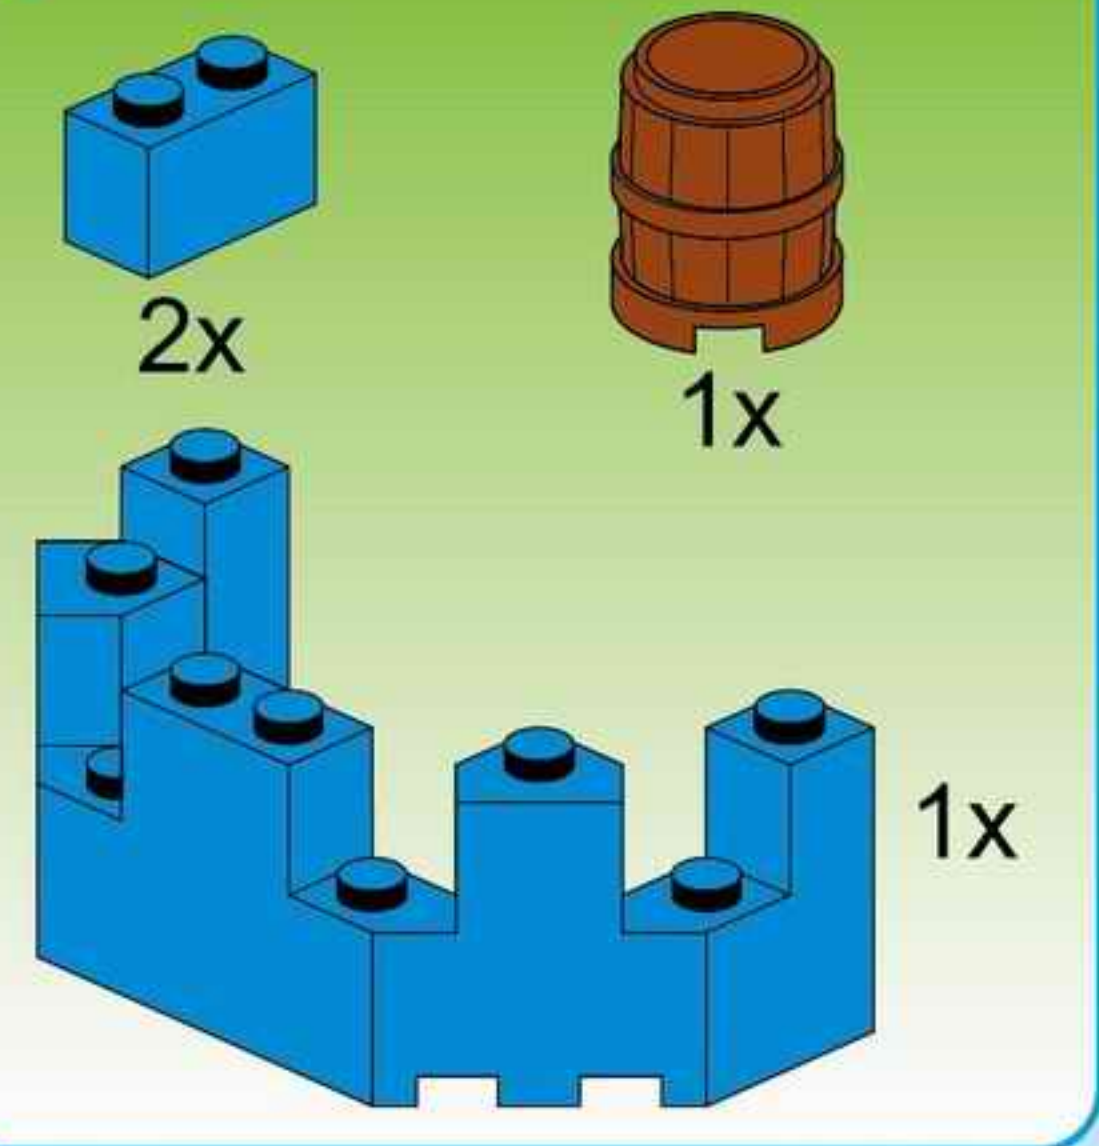

THE WAR OF GLORY

2310

AGES: 6+

Minifigs: x 3

PCS: 246

KING'S CHARIOT

8

9

10

11

12

14

15

16

17

18

24

29

30

2x

24

29

The title logo for "THE WAR OF GLORY". It features a central shield with a white eagle with spread wings. The words "THE WAR OF GLORY" are written in a bold, golden, serif font across the shield. The entire logo is set against a blue and white background with a metallic, embossed appearance.