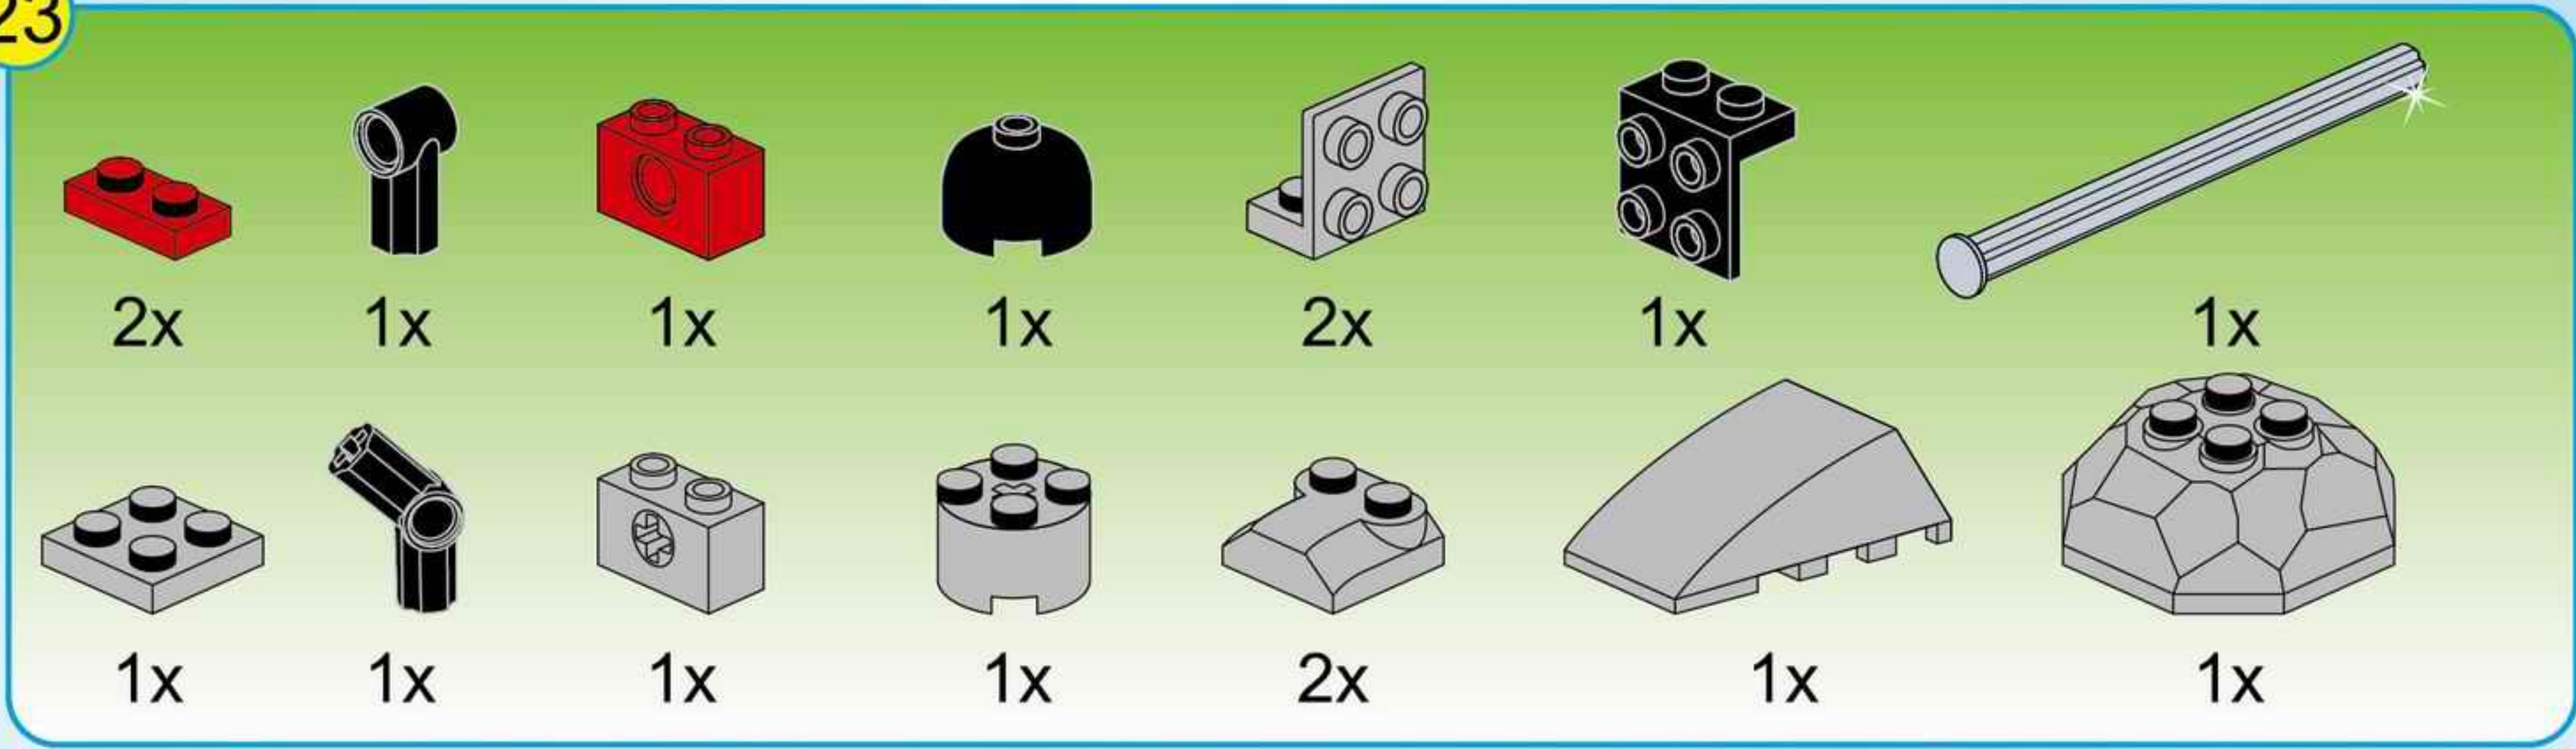

24

29

30

2x

24

29

The title logo for "THE WAR OF GLORY". It features a central shield with a white eagle with spread wings. The words "THE WAR OF GLORY" are written in a bold, golden, serif font across the shield. The entire logo is set against a blue and white background with a metallic, embossed appearance.