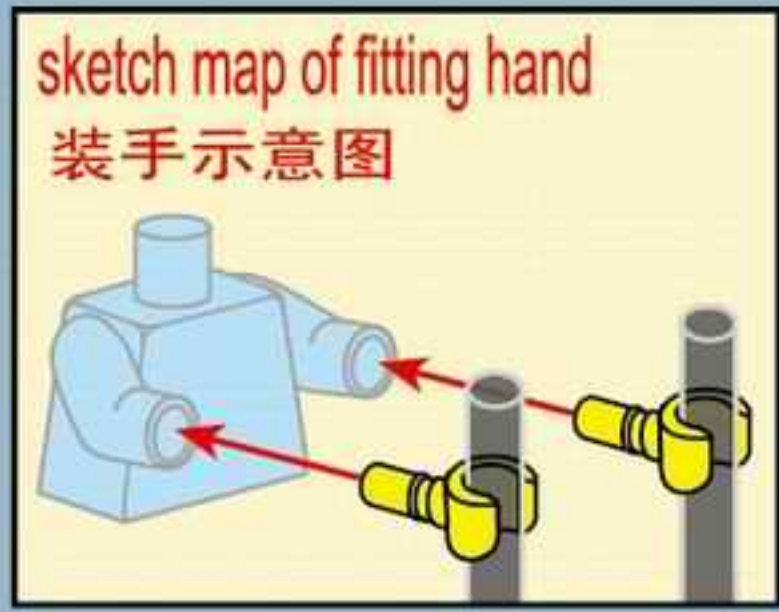

KYANITE SQUAD

2403

Ages: 6+

Minifigs: X2

Pcs: 128

STONE CHOPPER

1

1