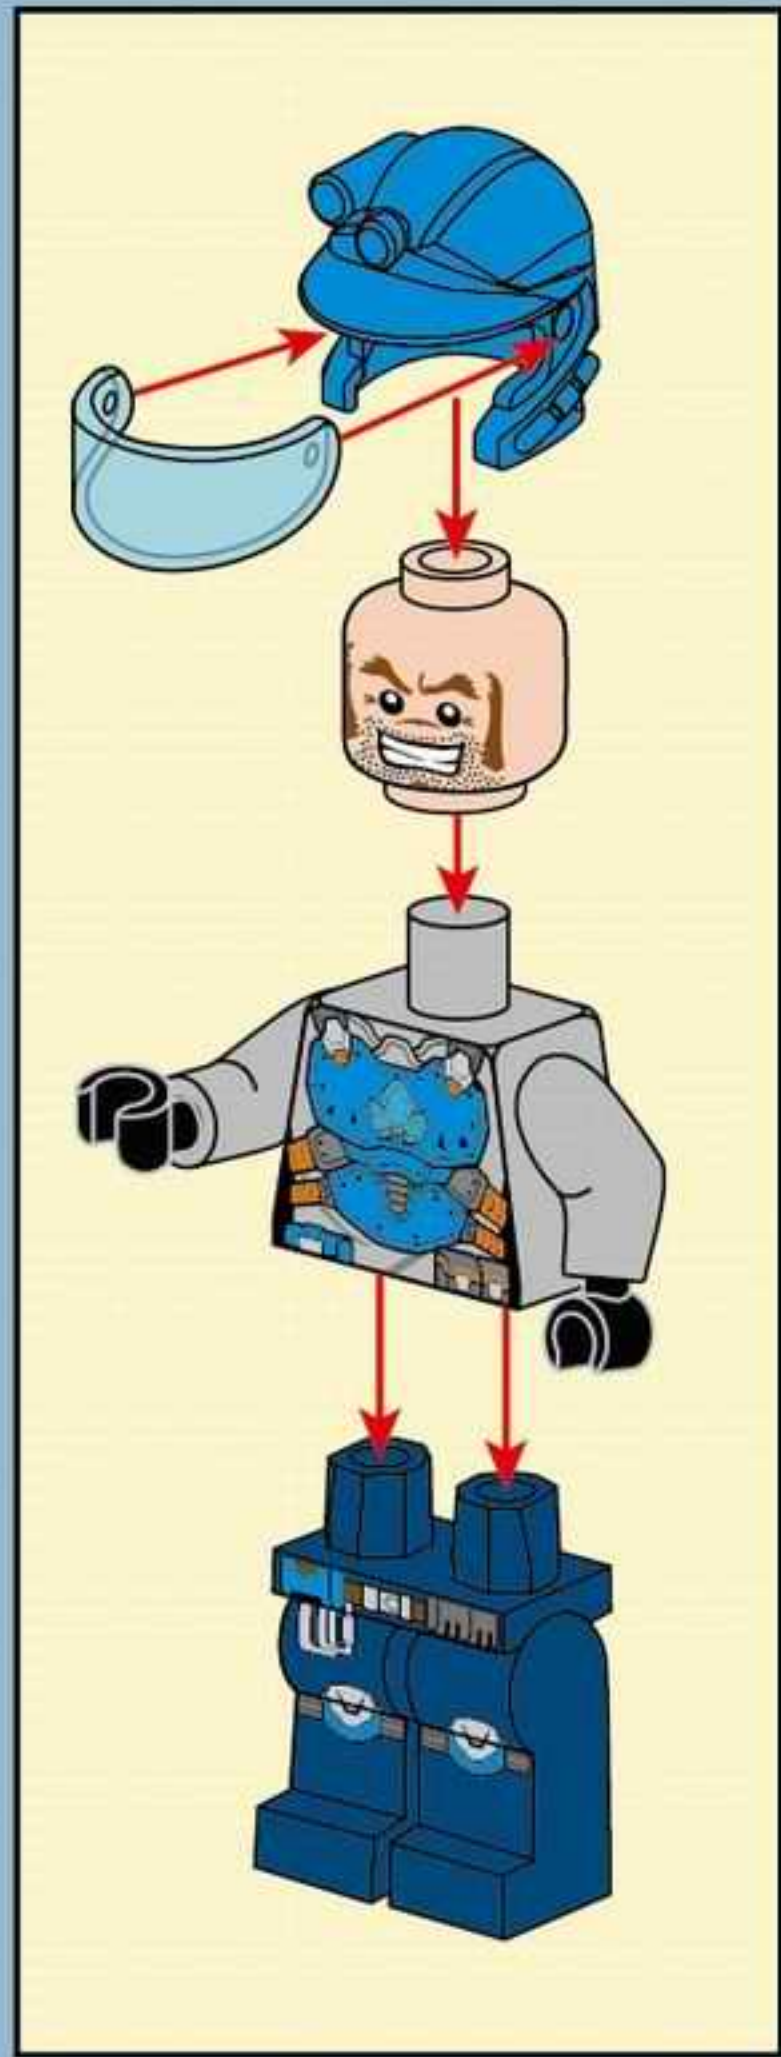

KYANITE SQUAD

2403

Ages: 6+

Minifigs: X2

Pcs: 128

STONE CHOPPER

1

1