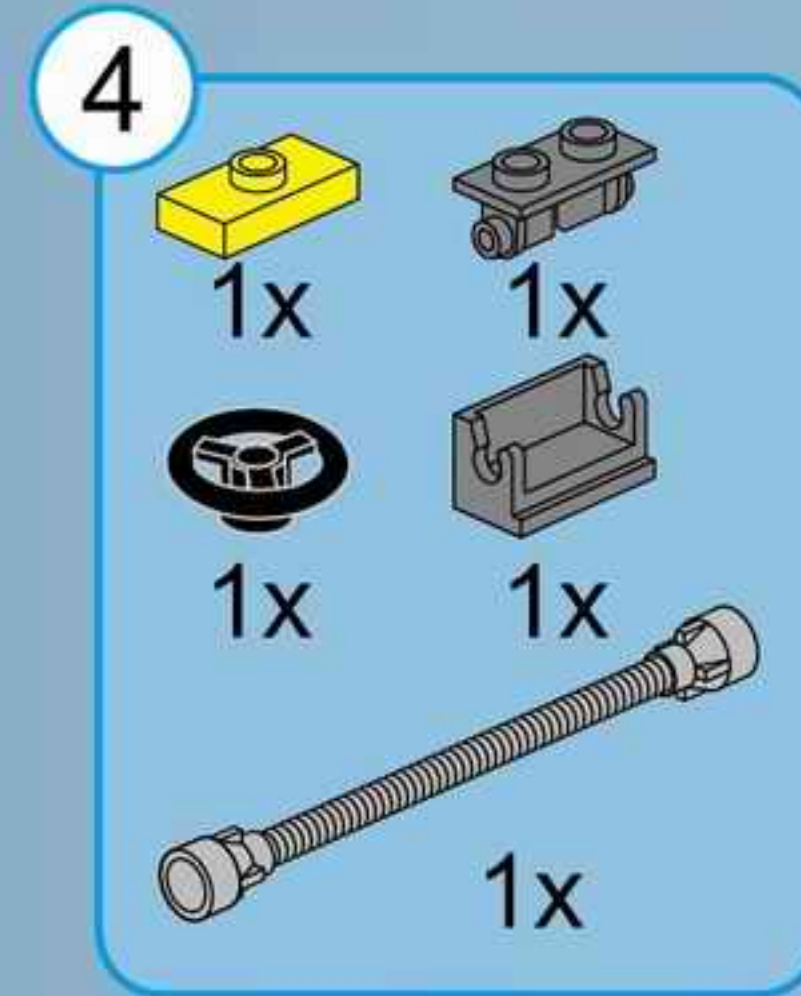

KYANITE SQUAD

2409

Ages: 6+

Minifigs: X3

PCS: 238

DRILLER PLATFORM

拆件器使用方法, 仅为示例
Usage of Brick Separator, Just for the sample

6