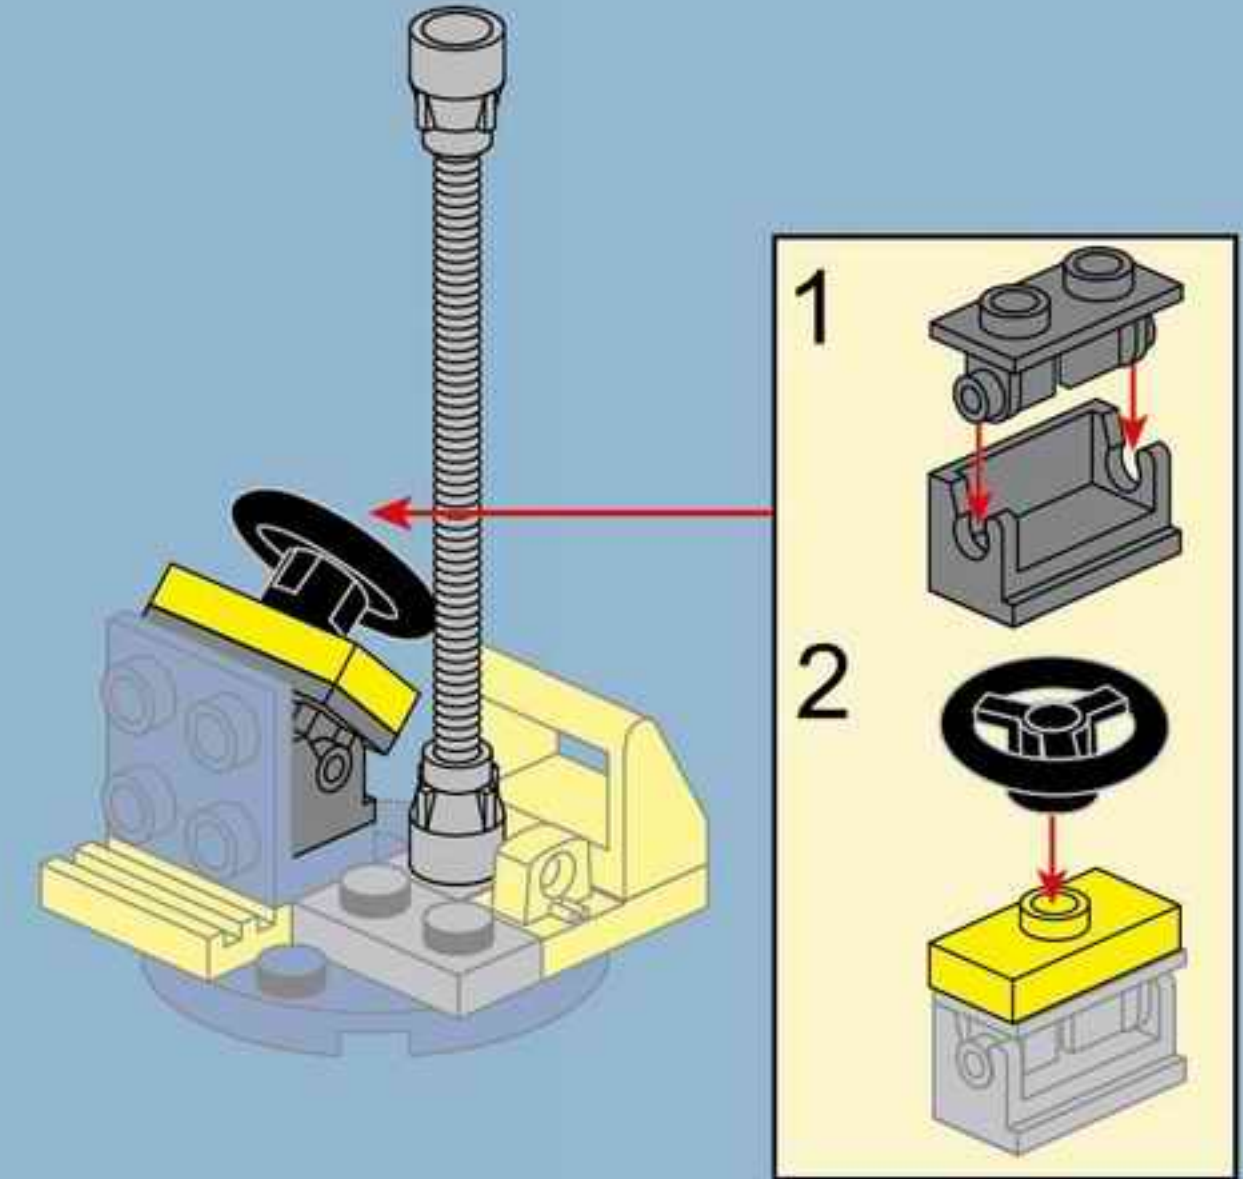

KYANITE SQUAD

2409

Ages: 6+

Minifigs: X3

PCS: 238

DRILLER PLATFORM

拆件器使用方法, 仅为示例
Usage of Brick Separator, Just for the sample

6