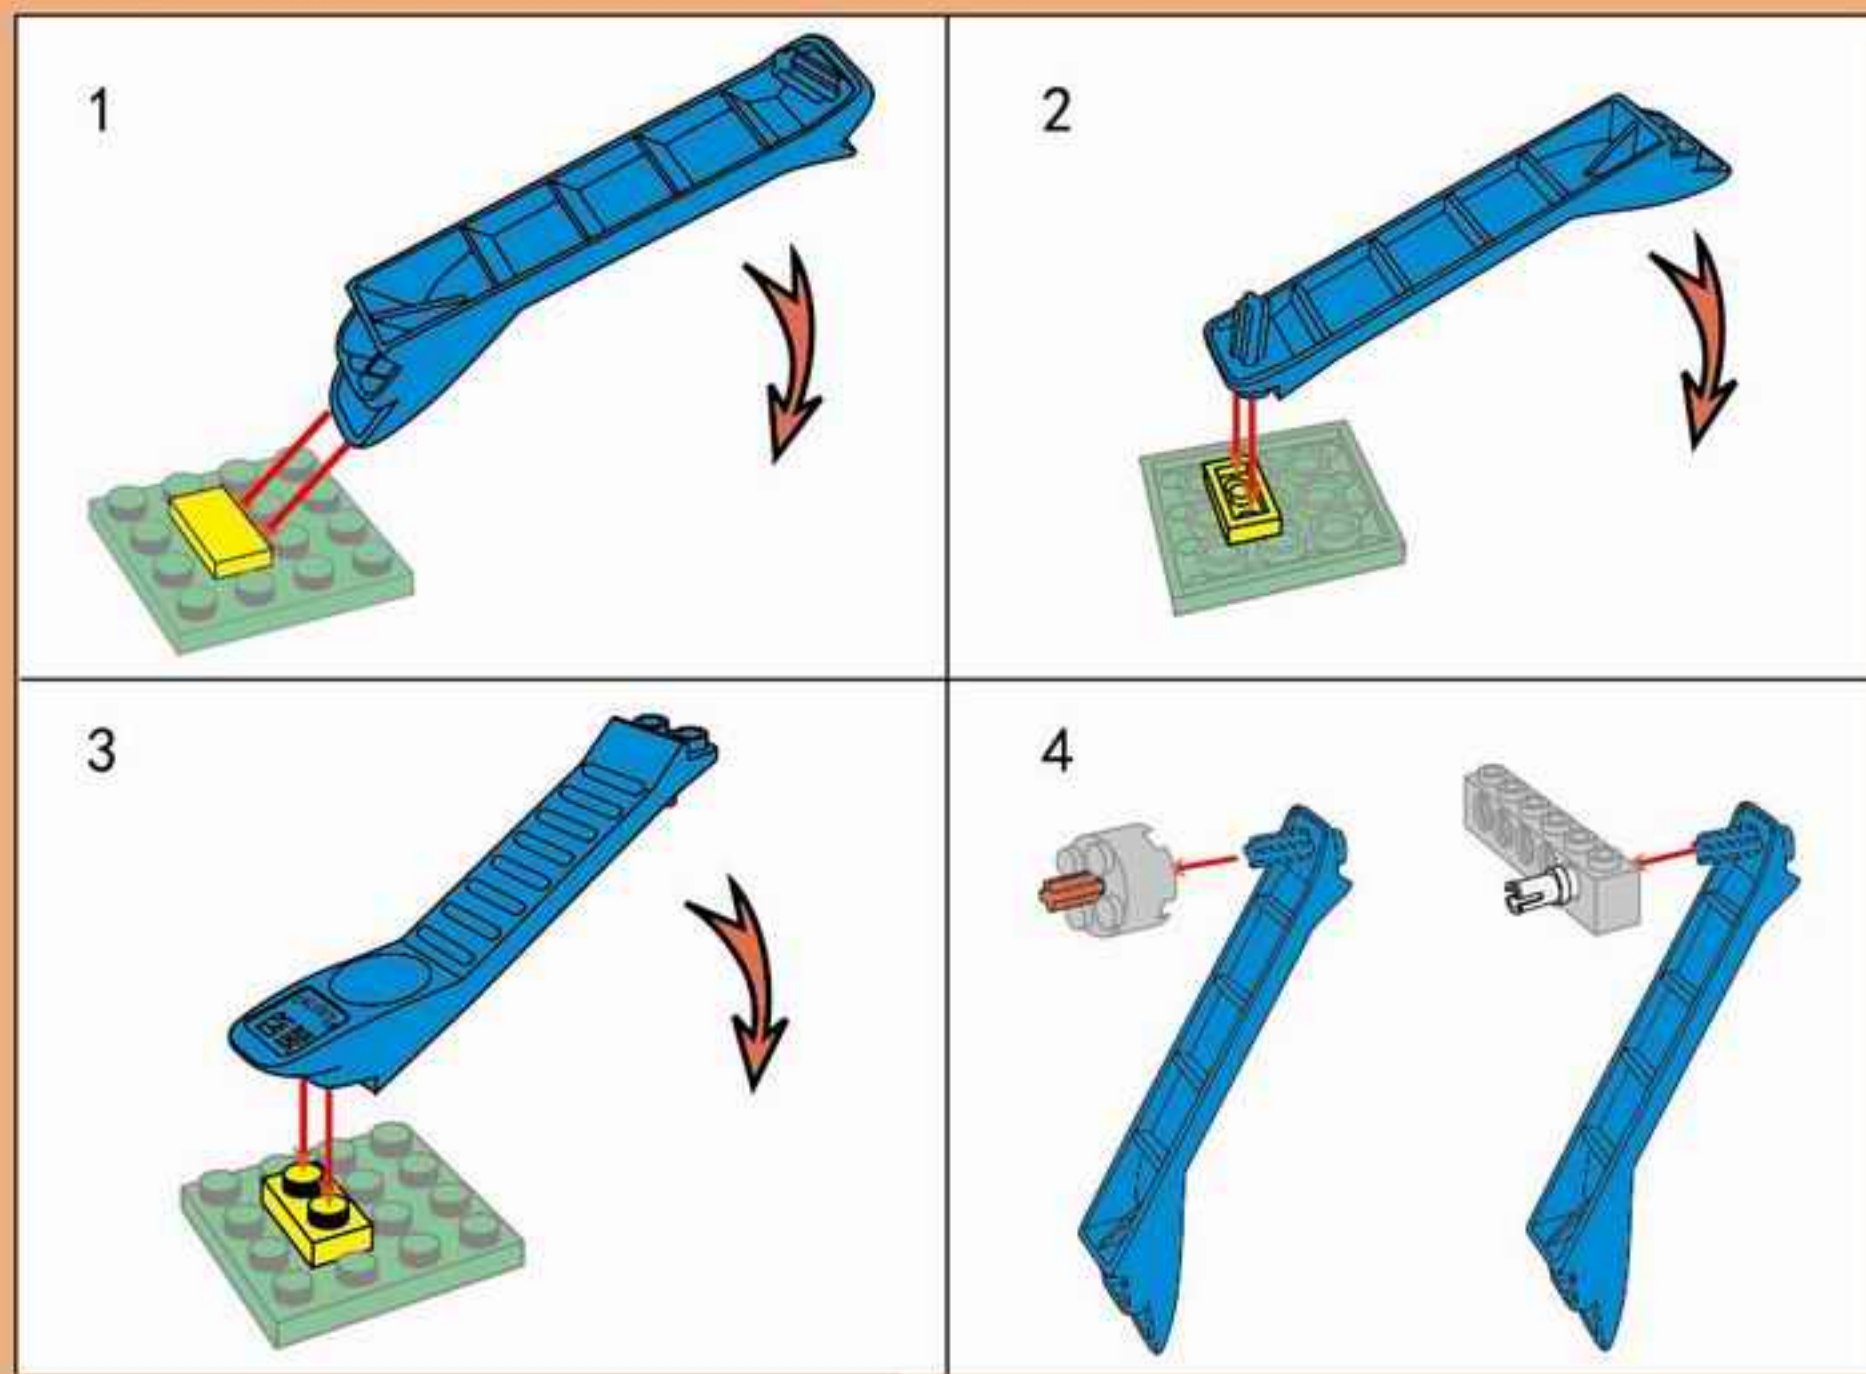

KYANITE SQUAD

2409

Ages: 6+

Minifigs: X3

PCS: 238

DRILLER PLATFORM

拆件器使用方法, 仅为示例
Usage of Brick Separator, Just for the sample

6