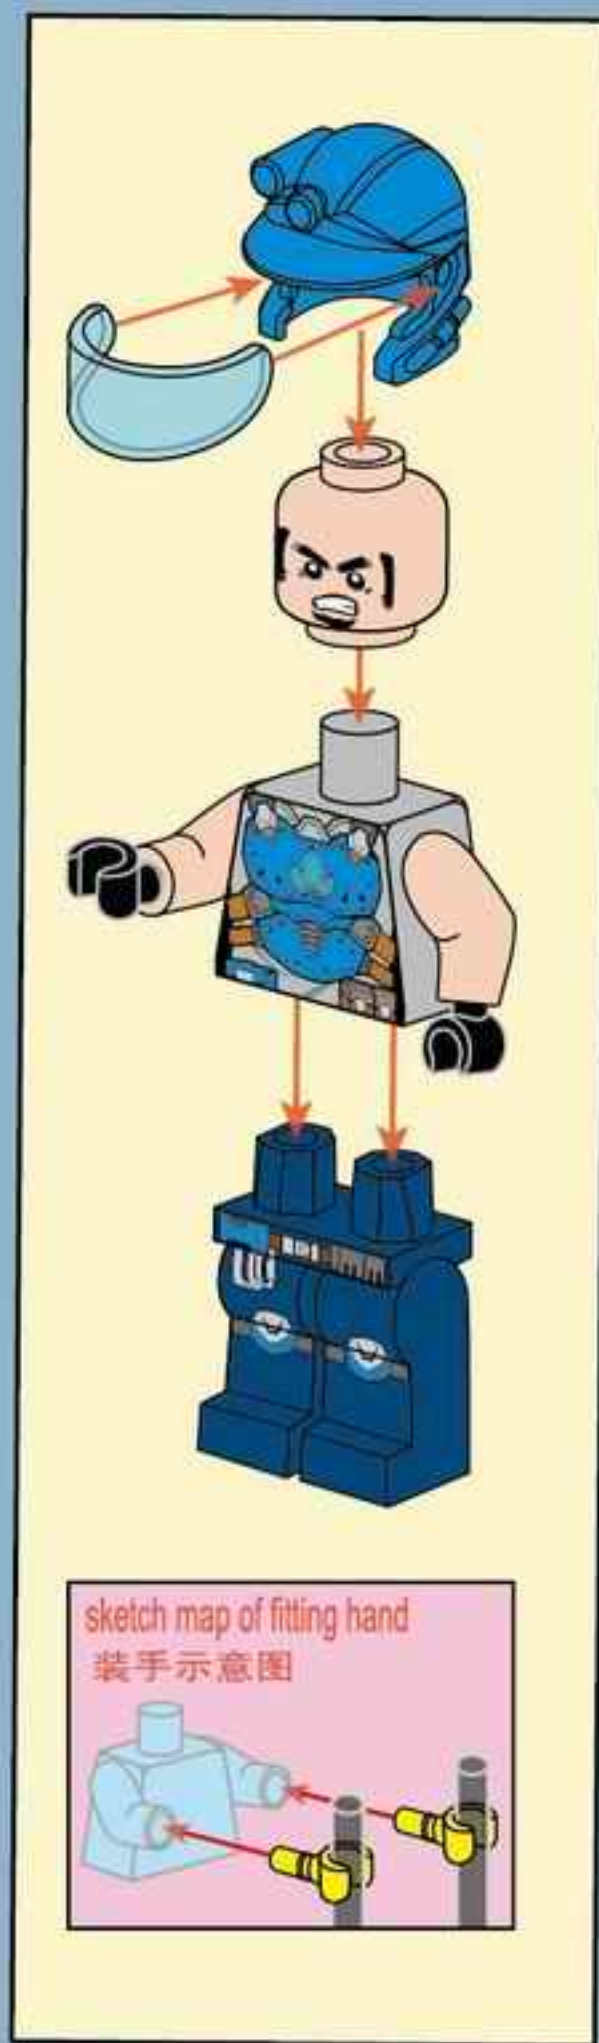

KYANITE SQUAD

2409

Ages: 6+

Minifigs: X3

PCS: 238

DRILLER PLATFORM

拆件器使用方法, 仅为示例
Usage of Brick Separator, Just for the sample

6