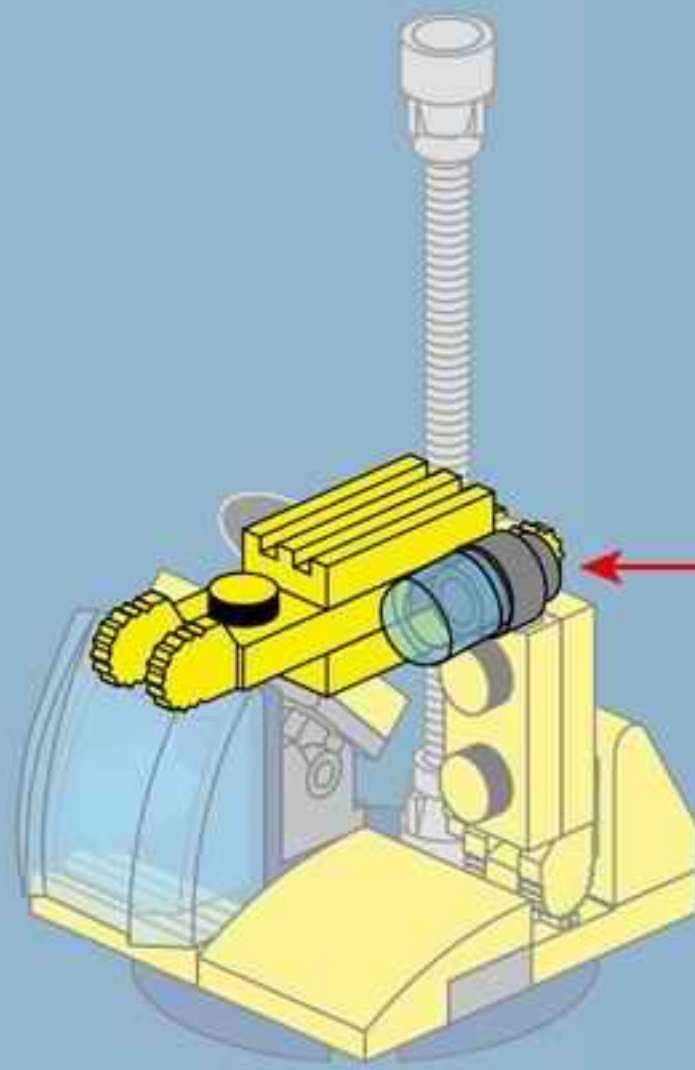

6

- 1x
- 1x
- 1x
- 2x

8

- 1x
- 1x
- 1x
- 1x

7

- 1x
- 1x
- 1x
- 1x